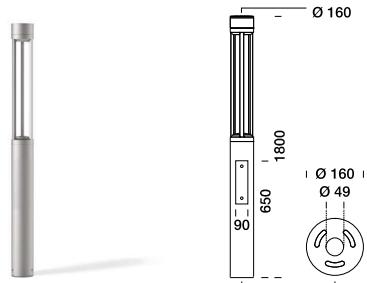

# TRIS Bollard

TRIS H. 900 / LED White

CONVERTER /  
CONTROL SYSTEMS  
PAG. 586

220-240V 50/60Hz

IP66 protection rating  
IK10 mechanical resistance

↓ LED colour temperature configurator

X = 9 → 2700K 2600 lm (!)  
X = 1 → 3000K 2600 lm (!)  
4000K on request

76°  
diffuse

21W COB LED CRI >80  
2070 lm 2700K (°)  
2070 lm 3000K (°)

ON-OFF → 33 33 6X1

DALI → 33 33 6X1DALI

356 cd/klm  
@3000K

@3000K  
h: 0,9 m

490 lux  
324 lux  
211 lux  
126 lux  
5 lux

← light simulation

Interdistance of fixtures: 4 m

code: 33 33 611

TRIS H. 1800 / LED White

220-240V 50/60Hz

IP66 protection rating  
IK10 mechanical resistance

product with inspection door

↓ LED colour temperature configurator

X = 9 → 2700K 3685 lm (!)  
X = 1 → 3000K 3685 lm (!)  
4000K on request

76°  
diffuse

26W COB LED CRI >80  
2880 lm 2700K (°)  
2880 lm 3000K (°)

ON-OFF → 33 33 6X2

DALI → 33 33 6X2DALI

356 cd/klm  
@3000K