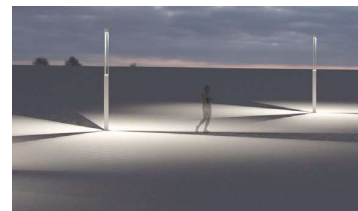

ON-OFF → 33 33 6**X**3

DALI → 33 33 6**X**3DALI

446 cd/klm  
@3000K

@3000K  
h:3,6 m  
75 lux  
50 lux  
33 lux  
19 lux  
5 lux

← light simulation

Interdistance of fixtures: 14 m

code: 33 33 613