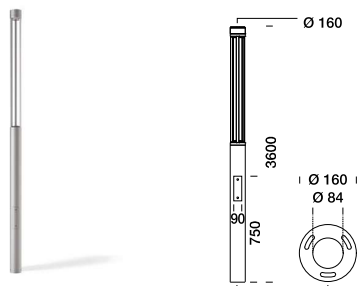

**X = 9** → 2700K 4900 lm (!)  
**X = 1** → 3000K 4900 lm (!)  
4000K on request

76°  
diffuse

39W COB LED CRI >80  
3820 lm 2700K (!)  
3820 lm 3000K (!)

ON-OFF → 33 33 6**X**4

DALI → 33 33 6**X**4DALI

446 cd/klm  
@3000K

@3000K  
h:2,0 m  
245 lux  
162 lux  
105 lux  
63 lux  
5 lux

← light simulation

Interdistance of fixtures: 12 m

code: 33 33 614

TRIS H. 3600 / LED White

220-240V 50/60Hz

IP66 protection rating  
IK10 mechanical resistance

ON-OFF → 33 33 6**X**3

DALI → 33 33 6**X**3DALI

446 cd/klm  
@3000K

@3000K  
h:3,6 m  
75 lux  
50 lux  
33 lux  
19 lux  
5 lux

← light simulation

Interdistance of fixtures: 14 m

code: 33 33 613