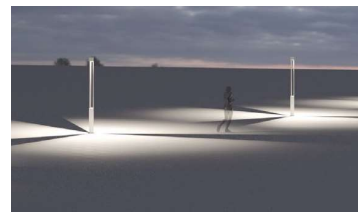

← light simulation

Interdistance of fixtures: 12 m

code: 33 33 614

TRIS H. 3600 / LED White