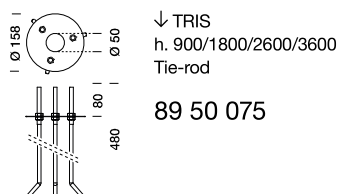

↓ TRIS
h. 900/1800/2600/3600
Tie-rod

89 50 075

Shield for two openings
(colour .01 black)

89 01 045

(!) led data - (°) real data . Due the continuing technological developments the present data may vary from what is stated in the current catalogue. The Technical data available from the platek.eu website are continuously updated in the data sheets.