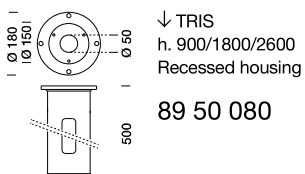

accessories

↓ TRIS
h. 900/1800/2600
Recessed housing

89 50 080