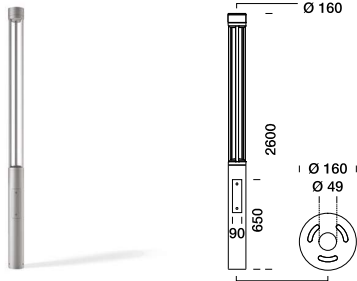

TRIS

Urban and residential post

TRIS H. 2600 / LED White

CONVERTER /
CONTROL SYSTEMS
PAG. 586