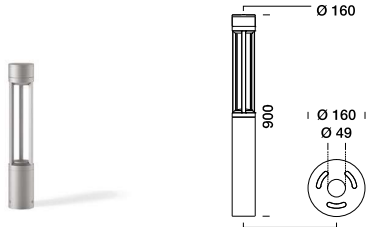

# TRIS Bollard

TRIS H. 900 / LED White

CONVERTER /  
CONTROL SYSTEMS  
PAG. 586

220-240V 50/60Hz

IP66 protection rating  
IK10 mechanical resistance

↓ LED colour temperature configurator

X = 9 → 2700K 2600 lm (!)  
X = 1 → 3000K 2600 lm (!)  
4000K on request

Interdistance of fixtures: 4 m

code: 33 33 611

TRIS H. 1800 / LED White

220-240V 50/60Hz

IP66 protection rating  
IK10 mechanical resistance

product with inspection door

↓ LED colour temperature configurator