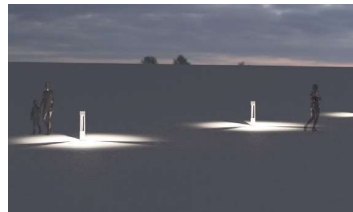

← light simulation

Interdistance of fixtures: 4 m

code: 33 33 611

TRIS H. 1800 / LED White