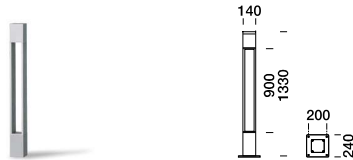

TETRA PARCO Bollard

TETRA PARCO H. 1330 / LED White

CONVERTER /
CONTROL SYSTEMS
PAG. 586

220-240V 50/60Hz

IP65 protection rating
IK10 mechanical resistance

↓ LED colour temperature configurator

X = 9 → 2700K 3685 lm (¹)
X = 1 → 3000K 3685 lm (¹)
4000K on request

55°
diffuse

28W LED CRI >80
1620 lm 2700K (²)
1620 lm 3000K (²)

ON-OFF → 50 35 6X1

DALI → 50 35 6X1DALI

781 cd/klm
@3000K

@3000K
h:1,3 m

438 lux
289 lux
189 lux
113 lux
5 lux

← light simulation

Interdistance of fixtures: 10 m

code: 50 35 611

TETRA PARCO H. 1930 / LED White

220-240V 50/60Hz

IP65 protection rating
IK10 mechanical resistance

↓ LED colour temperature configurator

X = 9 → 2700K 3685 lm (¹)
X = 1 → 3000K 3685 lm (¹)
4000K on request

55°
diffuse

28W LED CRI >80
1620 lm 2700K (²)
1620 lm 3000K (²)

ON-OFF → 50 35 6X2

DALI → 50 35 6X2DALI

781 cd/klm
@3000K

@3000K
h:1,9 m

203 lux
134 lux
88 lux
52 lux
5 lux

← light simulation