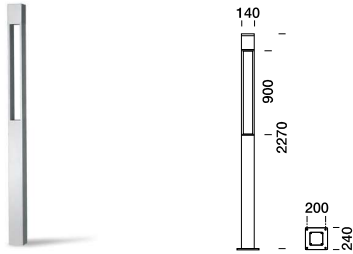

TETRA PARCO

Urban and residential post

TETRA PARCO H. 2270 / LED White

CONVERTER /
CONTROL SYSTEMS
PAG. 586