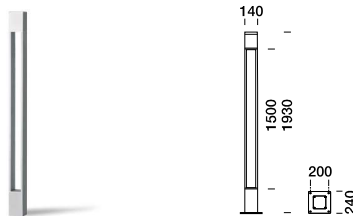

55°
diffuse

28W LED CRI >80
1620 lm 2700K (²)
1620 lm 3000K (²)

ON-OFF → 50 35 6X1

DALI → 50 35 6X1DALI

781 cd/klm
@3000K

@3000K
h:1,3 m

438 lux
289 lux
189 lux
113 lux
5 lux

← light simulation

Interdistance of fixtures: 10 m

code: 50 35 611

TETRA PARCO H. 1930 / LED White

220-240V 50/60Hz

IP65 protection rating
IK10 mechanical resistance

↓ LED colour temperature configurator

X = 9 → 2700K 3685 lm (¹)
X = 1 → 3000K 3685 lm (¹)
4000K on request

55°
diffuse

28W LED CRI >80
1620 lm 2700K (²)
1620 lm 3000K (²)

ON-OFF → 50 35 6X2

DALI → 50 35 6X2DALI

781 cd/klm
@3000K

@3000K
h:1,9 m

203 lux
134 lux
88 lux
52 lux
5 lux

← light simulation