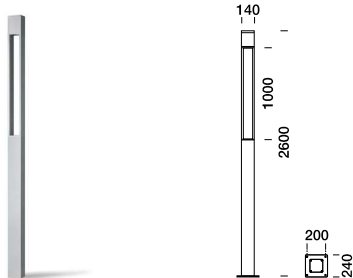

55°
diffuse

28W LED CRI >80
1620 lm 2700K (²)
1620 lm 3000K (²)

ON-OFF → 50 35 6X2

DALI → 50 35 6X2DALI

781 cd/klm
@3000K

@3000K
h:1,9 m

203 lux
134 lux
88 lux
52 lux
5 lux

← light simulation

X = 9 → 2700K 4900 lm (!)
X = 1 → 3000K 4900 lm (!)
4000K on request

55°
diffuse

41W LED CRI >80
2390 lm 2700K (!)
2390 lm 3000K (!)

773 cd/klm
@3000K

@3000K
h:2,2 m
221 lux
146 lux
95 lux
57 lux
5 lux

← light simulation

Interdistance of fixtures: 12 m

code: 50 35 613

ON-OFF → 50 35 6X3

DALI → 50 35 6X3DALI

TETRA PARCO H. 2600 / LED White

220-240V 50/60Hz

↓ LED colour temperature configurator

IP65 protection rating
IK10 mechanical resistance

Interdistance of fixtures: 12 m

code: 50 35 614

ON-OFF → 50 35 6X4

DALI → 50 35 6X4DALI