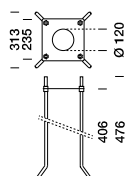

55°
diffuse

28W LED CRI >80
1620 lm 2700K (²)
1620 lm 3000K (²)

ON-OFF → 50 35 6X2

DALI → 50 35 6X2DALI

781 cd/klm
@3000K

@3000K
h:1,9 m

203 lux
134 lux
88 lux
52 lux
5 lux

← light simulation

Interdistance of fixtures: 10 m

code: 50 35 612

accessories

Tie-rod

89 50 090

(¹) led data - (²) real data . Due the continuing technological developments the present data may vary from what is stated in the current catalogue. The Technical data available from the platek.eu website are continuously updated in the data sheets.