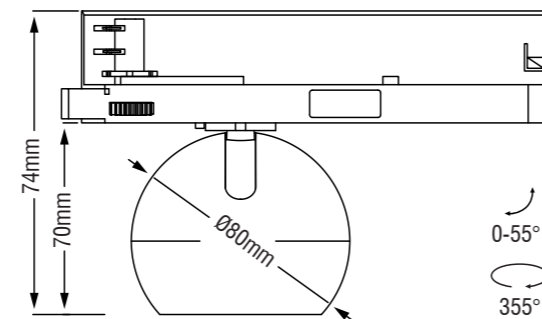

Dea Eros S traccia.

		790lm 927 10.5W	black high gloss	40°	656DW92740BGF0	656DB92740BGF0
		800lm 930 10.5W	black high gloss	40°	656DW93040BGF0	656DB93040BGF0
		810lm 940 10.5W	black high gloss	40°	656DW94040BGF0	656DB94040BGF0
		790lm 927 10.5W	silver high gloss	40°	656DW92740SGF0	656DB92740SGF0
		800lm 930 10.5W	silver high gloss	40°	656DW93040SGF0	656DB93040SGF0
		790lm 927 10.5W	silver high gloss	40°	656DW94040SGF0	656DB94040SGF0
		790lm 927 10.5W	chrome	40°	656DW92740CHF0	656DB92740CHF0
		800lm 930 10.5W	chrome	40°	656DW93040CHF0	656DB93040CHF0
		810lm 940 10.5W	chrome	40°	656DW94040CHF0	656DB94040CHF0
		790lm 927 10.5W	white	40°	656DW92740WHF0	656DB92740WHF0
		800lm 930 10.5W	white	40°	656DW93040WHF0	656DB93040WHF0
		810lm 940 10.5W	white	40°	656DW94040WHF0	656DB94040WHF0
		790lm 927 10.5W	gold	40°	656DW92740GOF0	656DB92740GOF0
		800lm 930 10.5W	gold	40°	656DW93040GOF0	656DB93040GOF0
		810lm 940 10.5W	gold	40°	656DW94040GOF0	656DB94040GOF0
		790lm 927 10.5W	black matt	40°	656DW92740BMF0	656DB92740BMF0
		800lm 930 10.5W	black matt	40°	656DW93040BMF0	656DB93040BMF0
		810lm 940 10.5W	black matt	40°	656DW94040BMF0	656DB94040BMF0
		790lm 927 10.5W	copper	40°	656DW92740COF0	656DB92740COF0
		800lm 930 10.5W	copper	40°	656DW93040COF0	656DB93040COF0
		810lm 940 10.5W	copper	40°	656DW94040COF0	656DB94040COF0