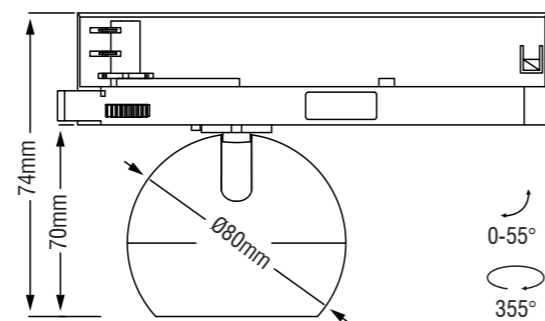

Dea Eros S traccia.

		790lm 927 10.5W	black high gloss	40°	656DW92740BGF0	656DB92740BGF0
		800lm 930 10.5W	black high gloss	40°	656DW93040BGF0	656DB93040BGF0
		810lm 940 10.5W	black high gloss	40°	656DW94040BGF0	656DB94040BGF0
		790lm 927 10.5W	silver high gloss	40°	656DW92740SGF0	656DB92740SGF0
		800lm 930 10.5W	silver high gloss	40°	656DW93040SGF0	656DB93040SGF0
		810lm 940 10.5W	silver high gloss	40°	656DW94040SGF0	656DB94040SGF0
		790lm 927 10.5W	chrome	40°	656DW92740CHF0	656DB92740CHF0
		800lm 930 10.5W	chrome	40°	656DW93040CHF0	656DB93040CHF0
		810lm 940 10.5W	chrome	40°	656DW94040CHF0	656DB94040CHF0
		790lm 927 10.5W	white	40°	656DW92740WHF0	656DB92740WHF0
		800lm 930 10.5W	white	40°	656DW93040WHF0	656DB93040WHF0
		810lm 940 10.5W	white	40°	656DW94040WHF0	656DB94040WHF0
		790lm 927 10.5W	gold	40°	656DW92740GOF0	656DB92740GOF0
		800lm 930 10.5W	gold	40°	656DW93040GOF0	656DB93040GOF0
		810lm 940 10.5W	gold	40°	656DW94040GOF0	656DB94040GOF0
		790lm 927 10.5W	black matt	40°	656DW92740BMF0	656DB92740BMF0
		800lm 930 10.5W	black matt	40°	656DW93040BMF0	656DB93040BMF0
		810lm 940 10.5W	black matt	40°	656DW94040BMF0	656DB94040BMF0
		790lm 927 10.5W	copper	40°	656DW92740COF0	656DB92740COF0
		800lm 930 10.5W	copper	40°	656DW93040COF0	656DB93040COF0
		810lm 940 10.5W	copper	40°	656DW94040COF0	656DB94040COF0