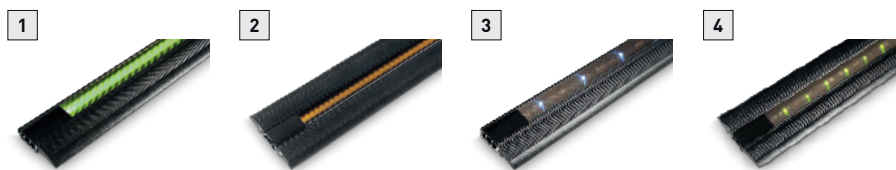

AISLES PROFILES

* COMPLETE READY SYSTEM - REFERENCES

* SISTEMA COMPLETO - REFERENCIAS

Fiberlines 301 FW	12V	Standard		Black anodized profile with anti-slip surface (1m) For installation and finishes between one floor and one wall Perfil anodizado en negro con superficie antideslizante (1m) Para instalación y acabados entre un suelo y una pared	7030900/C..	1
	24V	Standard			7030904/C..	
Fiberlines 301 FF	12V	Standard		Black anodized profile with anti-slip surface (1m) For installation and finishes between two floors Perfil anodizado en negro con superficie antideslizante (1m) Para instalación y acabados entre dos suelos	7030700/C..	2
	24V	Standard			7030704/C..	
Ledline 301 FW	12V	Standard	5 LEDs	Black anodized profile with anti-slip surface and electronic module (1m) For installation and finishes between one floor and one wall Perfil anodizado en negro con superficie antideslizante y módulo electrónico (1m) Para instalación y acabados entre un suelo y una pared	7090700/C..	3
	12V	Standard	10 LEDs		7090701/C..	
	12V	Standard	15 LEDs		7090702/C..	
	12V	Standard	30 LEDs		7090703/C..	
	24V	Standard	5 LEDs		7090705/C..	
	24V	Standard	10 LEDs		7090706/C..	
	24V	Standard	15 LEDs		7090707/C..	
	24V	Standard	30 LEDs		7090708/C..	
Ledline 301 FF	12V	Standard	5 LEDs	Black anodized profile with anti-slip surface and electronic module (1m) For installation and finishes between two floors Perfil anodizado en negro con superficie antideslizante y módulo electrónico (1m) Para instalación y acabados entre dos suelos	7090600/C..	4
	12V	Standard	10 LEDs		7090601/C..	
	12V	Standard	15 LEDs		7090602/C..	
	12V	Standard	30 LEDs		7090603/C..	
	24V	Standard	5 LEDs		7090605/C..	
	24V	Standard	10 LEDs		7090606/C..	
	24V	Standard	15 LEDs		7090607/C..	
	24V	Standard	30 LEDs		7090608/C..	

* In addition to the complete system, you must order end-caps separately

* En el sistema completo deben pedirse las tapas finales aparte

Also available in silver-grey anodized

También disponible en gris-plata anodizado

Possibility to cut to needed size, max. 2m

Posibilidad de cortar a medida, máx. 2m

To control the luminaires via Bluetooth see page 312

Para controlar las luminarias via Bluetooth consultar página 312

For more information you can consult our Safety & Decorative Lighting catalogue

Para más información puede consultar nuestro catálogo de Balizamiento de Seguridad e Iluminación Decorativa