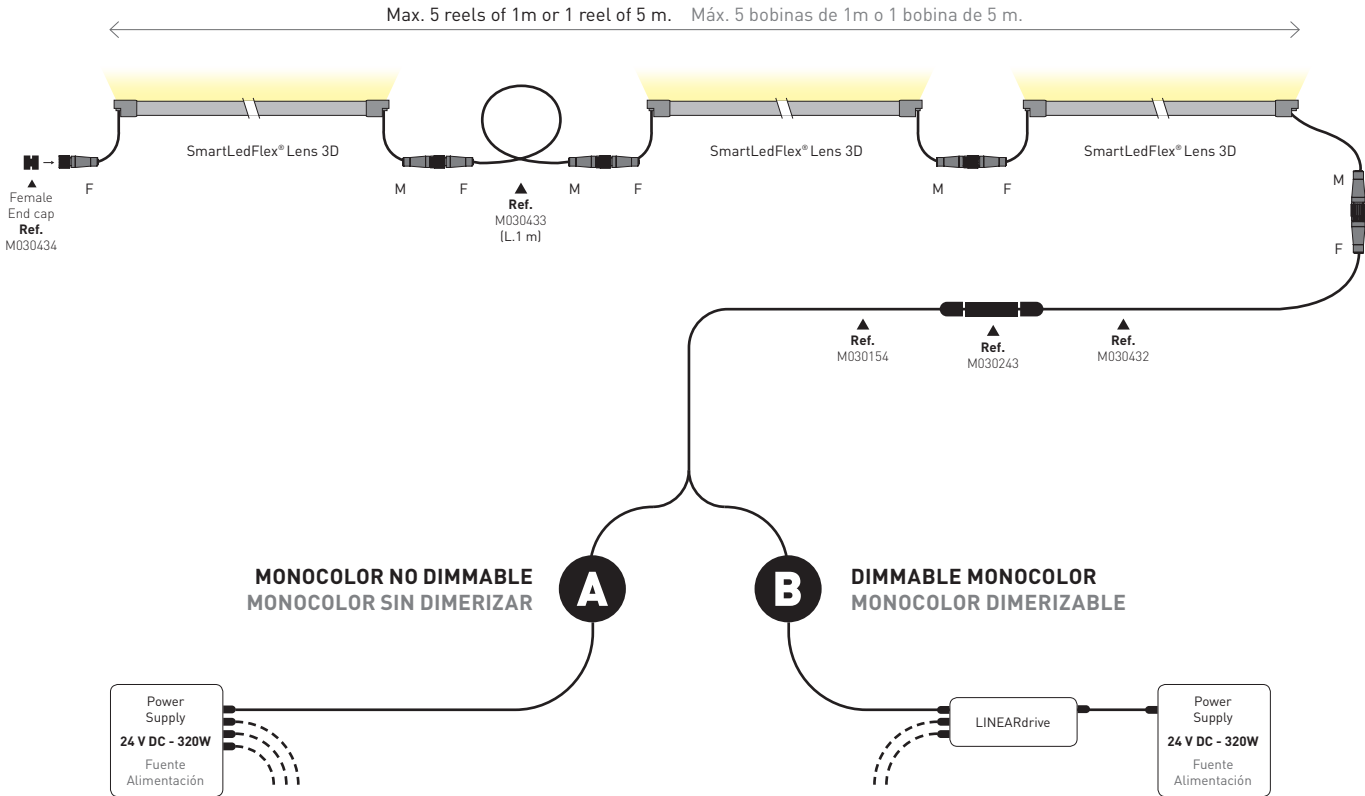

1 luminaire of 3 meters (Ø1m)
1 luminaria de 3 metros (Ø1m)

1 luminaire of 5 meters (Ø1,6m)
1 luminaria de 5 metros (Ø1,6m)

2 luminaires of 1 meter
2 luminarias de 1 metro

Color temperature conform to **ANSI C78.377A**.
Temperatura de color según normativa **ANSI C78.377A**.

SOPORTES

DETAILS
DETALLES

Flexible cable entry. Cable length 30 cm.
Entrada de cable flexible. Longitud del cable 30 cm.

Aluminium mounting clip accessory.
Accesorio clip montaje aluminio.

Swivel base accessory.
Accesorio base giratoria.

Top & Sideflex light.
Iluminación Top & Sideflex.

2 beam angles: 30° and 20x55°.
2 ópticas diferentes: 30° y 20x55°

Bending diameter 400 mm.
Diámetro de curvatura 400 mm.

SMARTLED FLEX® LENS 3D

TOP & SIDE FLEX

MONOCOLOR CONNECTIONS CONEXIONES MONOCOLOR

A

MONOCOLOR NO DIMMABLE MONOCOLOR SIN DIMERIZAR

Below you see the maximum SmartLedFlex® Lens 3D 1000 mm which can be connected in chain and maximum chains' number connected to the PSU 24 V DC - 320W. Max. 5 m from the power supply to the first SmartLedFlex® Lens 3D 1000 mm.