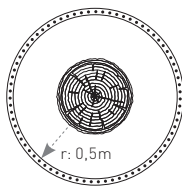

SmartLedFlex® Lens 3D 24 W/m				
Power (1 m)	24W/m / 24 LEDs/m		24W/m / 24 LEDs/m	
Beam angle	30°		20°x55°	
Color temperatures	3000K	4000K	3000K	4000K
Lumens output (1 m)	1815 lm	1950 lm	1725 lm	1850 lm
Luminaire efficiency	75 lm/W	81 lm/W	72 lm/W	77 lm/W
Measures / Weight	26,5 x 20 x 1000 mm 0,59 Kg			

LIGHT DISTRIBUTION CURVES
FOTOMETRÍAS

SLF® Lens 3D

24W

3000K

4000K

Distance
Distancia

Beam
Ángulo

Diameter
Diámetro

1 m		0,56 m
2 m		1,13 m
3 m		1,70 m
4 m		2,27 m
5 m		2,84 m

WARM WHITE BLANCO CÁLIDO	NEUTRAL WHITE BLANCO NEUTRO
2295 lux	2433 lux
573 lux	607 lux
255 lux	270 lux
143 lux	152 lux
91 lux	96 lux

Data calculated with **SmartLedFlex® Lens 3D Top & Sideflex** (1000 mm).
Lumen measurement complies with **UNE-EN 13032 / IES LM-79-08** testing procedures.
Light distribution curves are available at **www.mclight.com**.
Due to continuous improvements and innovations, specifications may change without notice.

1 luminaire of 3 meters (Ø1m)
1 luminaria de 3 metros (Ø1m)

1 luminaire of 5 meters (Ø1,6m)
1 luminaria de 5 metros (Ø1,6m)

2 luminaires of 1 meter
2 luminarias de 1 metro

Color temperature conform to **ANSI C78.377A**.
Temperatura de color según normativa **ANSI C78.377A**.