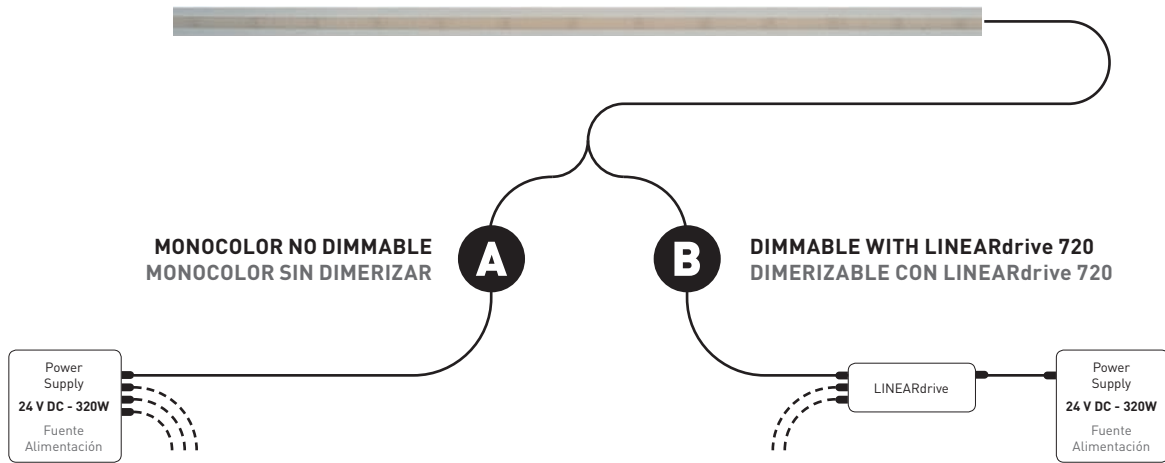

**D Brackets
Soportes**

<p>Clip</p> 		<p>15° Bracket Soporte 15°</p> 	<p>30° Bracket Soporte 30°</p> 	<p>45° Bracket Soporte 45°</p> 		
--	---	--	--	--	---	---

		<p>Al. Profile + Clip + Flat milky cover. Perfil AL. + Clip + Cubierta plana opal.</p>
		<p>Al. Profile + Clip + High milky cover. Perfil AL. + Clip + Cubierta opal alta.</p>
		<p>Al. Profile + Clip + Round clear cover. Perfil AL. + Clip + Cubierta redonda transparente.</p>
		<p>Al. Profile + Clip + 60° Lens. Perfil AL. + Clip + Lente 60°.</p>
		<p>Al. Profile + Clip + 30° Lens. Perfil AL. + Clip + Lente 30°.</p>
		<p>Al. Profile + Clip. Perfil AL. + Clip.</p>

DETAILS
DETALLES

POWER WIRE TABLE COMPATIBLE WITH DIFFUSERS, LENS & END CAPS
TABLA DE CABLES ALIMENTACIÓN COMPATIBLES CON DIFUSORES, LENTES Y TAPAS FINALES

							
Round milky cover Cubierta opal redonda	Round clear cover Cubierta redonda transparente	High milky cover Cubierta opal alta	High clear cover Cubierta alta transparente	Flat milky cover Cubierta plana opal	Flat clear cover Cubierta plana transparente	30° lens Lente 30° (diffuser light)	60° lens Lente 60° (diffuser light)
✓	✓	✓	✓	✗	✗	✗	✗
							

Desde 1911 restaurant
Madrid, Spain

MONOCOLOR CONNECTIONS CONEXIONES MONOCOLOR

A

MONOCOLOR NO DIMMABLE MONOCOLOR SIN DIMERIZAR

Below you see the maximum reels which can be connected in parallel to the 24 V DC - 320W power supply.
Maximum 5 m from the power supply to the first reel connection.