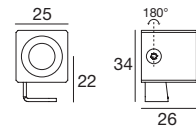

Eyelet65_Q | Accent lighting | powerLED 2 W DC 630 mA

		Cct	lm S - D	Optic
White	91217	M 2700	219 - 151	15 Spot (23°)
Black	91219	W 3000	233 - 171	30 Flood (29°)
Grey	91220	N 4000	249 - 183	60 Wide Flood (65°)

Electronics

89420	99179	99186	83102
ON/OFF 1 - 2 art. p 65 x l 74 x h 27	ON/OFF 3 - 6 art. p 80 x l 100 x h 31	ON/OFF 6 - 12 art. p 92 x l 117 x h 38	DALI 1 - 14 art. p 54 x l 121 x h 26

Accessories Pag. 5