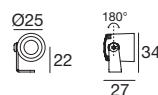

Eyelet_R | Movable spotlight | powerLED 2 W DC 630 mA

Efficiency - CRI 80		Cct	lm S - D	Optic
White	96984	M 2700	219 - 172	15 Spot (23°)
Black	96985	W 3000	233 - 154	30 Flood (28°)
Grey	96986	N 4000	249 - 165	60 W.Flood (65°)

Electronics

89147	99376	99105	99710	99713	+ driver 24V DC 99374 75W 99331 150W
ON/OFF 1 - 2 art. p 138 x 1 22 x h 21	ON/OFF 3 - 6 art. p 138 x 1 22 x h 21	ON/OFF 6 - 12 art. p 103 x 1 58 x h 27	24V DC converter 0/1-10V 1 art. p 138 x 1 22 x h 21	24V DC converter DALI 1 art. p 138 x 1 22 x h 21