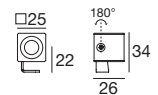

Eyelet_Q | Movable spotlight | powerLED 2 W DC 630 mA

Efficiency - CRI 80		Cct	lm S - D	Optic
White	97336	M 2700	219 - 172	15 Spot (23°)
Black	97337	W 3000	233 - 154	30 Flood (28°)
Grey	97338	N 4000	249 - 165	60 W.Flood (65°)

Electronics

89147	99376	99105	99710	99713	+ driver 24V DC 99374 75W 99331 150W
ON/OFF 1 - 2 art. p 138 x 1 22 x h 21	ON/OFF 3 - 6 art. p 138 x 1 22 x h 21	ON/OFF 6 - 12 art. p 103 x 1 58 x h 27	24V DC converter 0/1-10V 1 art. p 138 x 1 22 x h 21	24V DC converter DALI 1 art. p 138 x 1 22 x h 21