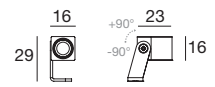

Eyelet_Q | Movable spotlight | powerLED 1 W DC 350 mA

Efficiency - CRI 80		Cct	lm S - D	Optic
White	82622	M 2700	136 - 74	20 Spot (20°)
Black	82623	W 3000	144 - 79	35 Flood (34°)
Grey	82624	N 4000	155 - 84	

Electronics

89144	89145	99375	99708	99711	+ driver 24V DC 99374 75W 99331 150W
ON/OFF 1 - 2 art. p 138 x 1 22 x h 21	ON/OFF 3 - 6 art. p 138 x 1 22 x h 21	ON/OFF 6 - 12 art. p 138 x 1 22 x h 21	24V DC converter 0/1-10V 1 - 4 art. p 138 x 1 22 x h 21	24V DC converter DALI 1 - 4 art. p 138 x 1 22 x h 21