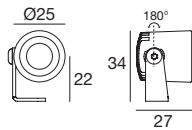

Eyelet65_R | Accent lighting | powerLED 2 W DC 630 mA

		Cct	lm S - D	Optic
White	91214	M 2700	219 - 151	15 Spot (23°)
Black	91215	W 3000	233 - 171	30 Flood (29°)
Grey	91216	N 4000	249 - 183	60 Wide Flood (65°)

Electronics

89420	99179	99186	83102
ON/OFF 1 - 2 art. p 65 x l 74 x h 27	ON/OFF 3 - 6 art. p 80 x l 100 x h 31	ON/OFF 6 - 12 art. p 92 x l 117 x h 38	DALI 1 - 14 art. p 54 x l 121 x h 26

Accessories Pag. 5