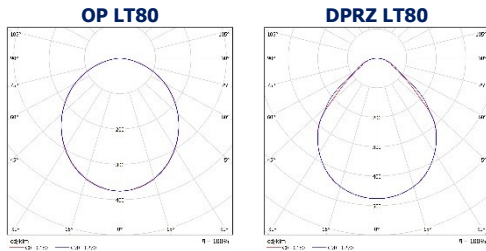

MW	Integrated microwave (MW) motion sensor with on-off control
<i>*note - some shadows might be visible with MW option</i>	
EM3B	Emergency version 3 hours (best available technology)
EM3A	Emergency version equipped with an autonomous testing system, 3 hours
EM3D	Emergency version 3 hours with DALI interface
EM3LER	Emergency version 3 hours, lens - escape route
EM3LOA	Emergency version 3 hours, lens - open areas
WIE3	3-pole "Wieland - gesis classic" type or compatible connector
WIE5D	5-pole DALI "Wieland - gesis classic" type or compatible connector
Schuko-1.5m	3-pole "Schuko" type plug with 3x1.0mm² 1.5m cable
Schuko-3.0m	3-pole "Schuko" type plug with 3x1.0mm² 3.0m cable
W625	Designed for the German market to fit 625x625 suspended ceiling
RAL	RAL colour
DPRZ	De-glaring micro-prismatic diffuser
T830	Colour temperature 3000K, CRI 80+
T840	Colour temperature 4000K, CRI 80+

Available accessories:

Product: Recessed MTG FRAME S626x626 RAL9003
Description: Frame for LED luminaire 595x595mm installation into plasterboard ceiling (1pcs), white steel