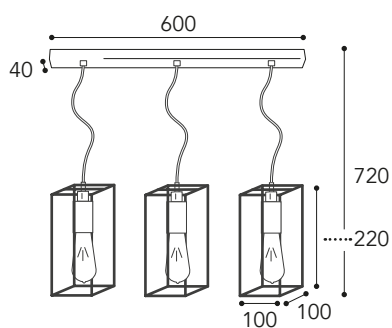

3378.

AR
NA
1
5
...

pag. 10 - 12

CE
IP20 - E27

Max Watt
52

Lampadina a LED
non inclusa
Led bulb not included

Finiture/Finishing:

Anticato Ramato Aged Brass	Nichel anticato Aged Nickel	Nero Black	Bianco White	Nero/Argento Black/Silver	Nero/Verde Black/Green	Nero/Rame Black/Copper
.AR	.NA	.1	.5	.3	.4	.6