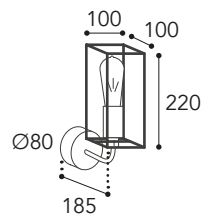

3375.5

3375.
AR
NA
1
5
...

i pag. 10 - 12

CE
IP20 - E27

⚡
Max Watt
52

💡
Lampadina a LED
non inclusa
Led bulb not included

Finiture/Finishing:

Anticato Ramato Aged Brass	Nickel anticato Aged Nickel	Nero Black	Bianco White	Nero/Argento Black/Silver	Nero/Verde Black/Green	Nero/Rame Black/Copper
.AR	.NA	.1	.5	.3	.4	.6