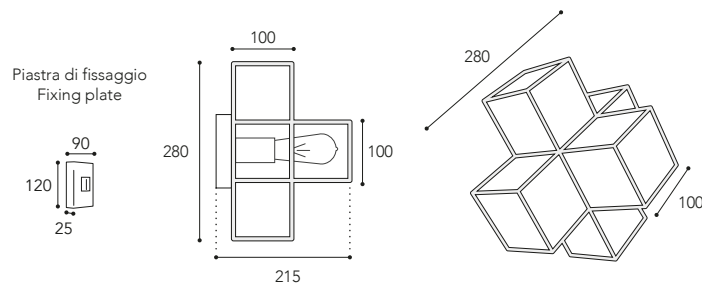

3387.

- AR
- NA
- 1
- 5
- ...

pag. 10 - 12

CE
IP20 - E27

Max Watt
52

Lampadina a LED non inclusa
Led bulb not included

Finiture/Finishing:

Anticato Ramato Aged Brass	Nickel anticato Aged Nickel	Nero Black	Bianco White
.AR	.NA	.1	.5