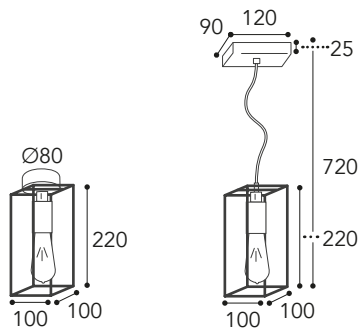

3376. AR
NA
1
5
...

3393. AR
NA
1
5
...