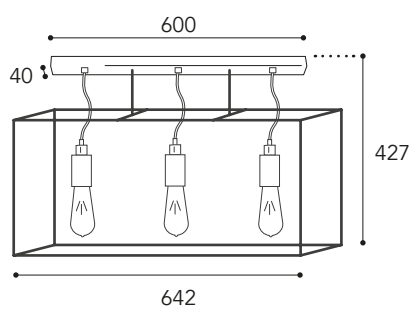

3384.1

3384.
AR
NA
1
5
...

3384.AR

 pag. 10 - 12

CE
IP20 - E27

Max Watt
52

Lampadina a LED
non inclusa
Led bulb not included

Finiture/Finishing: