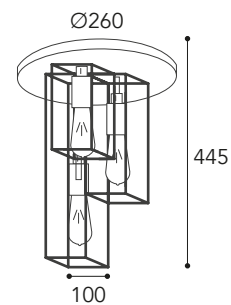

AR
NA
1
5
...

3398.