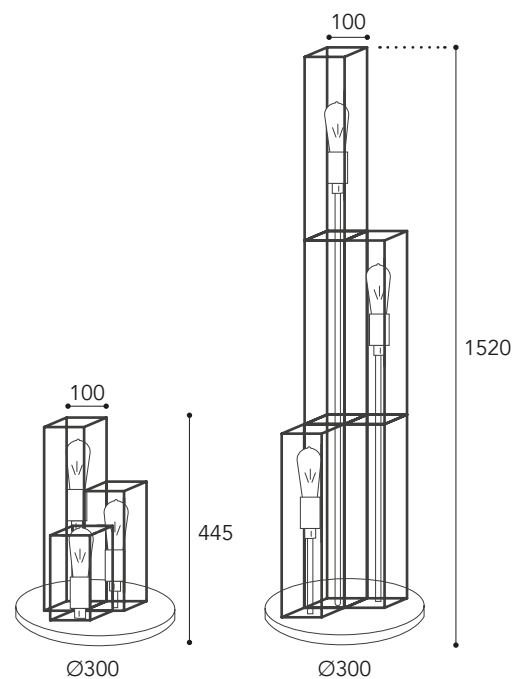

AR
NA
1
5
...

3399.

AR
NA
1
5
...

3380.

i pag. 10 - 12

CE
IP20 - E27

⚡
Max Watt
52

💡
Lampadina a LED
non inclusa
Led bulb not included

Finiture/Finishing:

Anticato Ramato Aged Brass	Nickel anticato Aged Nickel	Nero Black	Bianco White	Nero/Argento Black/Silver	Nero/Verde Black/Green	Nero/Rame Black/Copper
.AR	.NA	.1	.5	.3	.4	.6