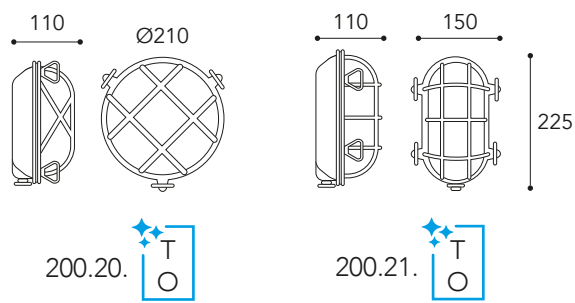

Ottone Nickelato
Nickelated brass:
Argento
Silver