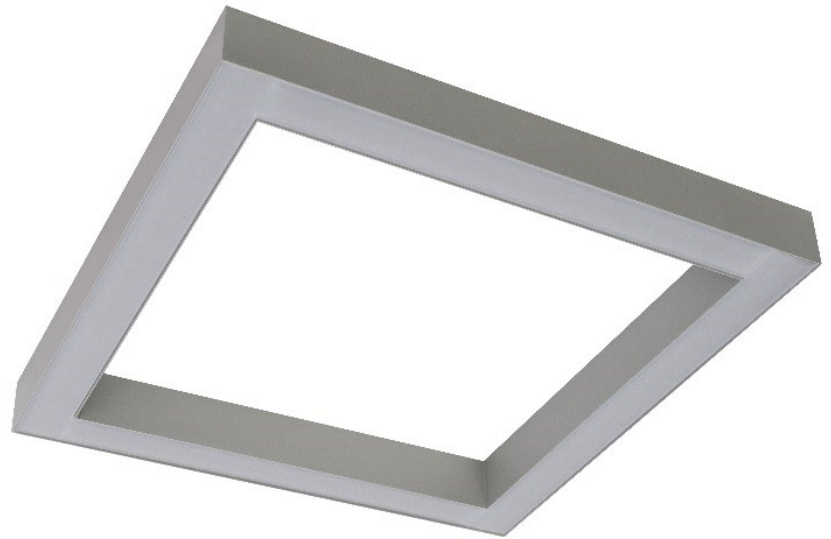

QUADRO LED

Aluminium Profile Luminaires

Description:	Suspended decorative LED luminaire Light distribution type: direct Optical system: opal polycarbonate diffuser/ matt micro-prismatic polycarbonate diffuser, low glare Housing: aluminium Colour: grey (RAL9006), white (RAL9003), black (9005)
General data:	Mains voltage: 220-240V, 0/50/60Hz LED lifetime, h: 750000/L80B50 SDCM: 3 Protection class IEC: I Ingress protection code: IP40 Mechanical impact resistance: IK05 Glow wire test, °C: 650 Operating temperature range, °C: ta 0...+35
Installation:	Suspended (wire, cable and cap to be ordered separately). Cable 2.0m, 3x0.75mm ² , transparent
Environment:	Indoor
Application:	Office, education, hotel, retail, public place

RAL
T830
T840

RAL colour
Colour temperature 3000K, CRI 80+
Colour temperature 4000K, CRI 80+

Available accessories:

Product: Suspension MTG KIT SUSI
Description: Suspension wire set "I" type, 1.5m adjustable, 1pcs
**note - 4pcs MTG SUSI KIT for 1 luminaire required*

Product: CAP1 CLEAR
Description: Plastic cap for hiding cable inlet into ceiling, clear

Product: CAP2 WHITE
Description: Plastic cap for hiding cable inlet into ceiling, white

Product: CAP4, white/ light grey/ black
Description: Square decorative metal cap for hiding cable inlet into ceilings

Product: CAP1 WHITE
Description: Plastic cap for hiding cable inlet into ceiling, white

Product: CAP2 CLEAR
Description: Plastic cap for hiding cable inlet into ceiling, clear

Product: CAP cable clip D6.3mm SET clear
Description: Cable and suspension wire clip set, 4pcs. For cable diameter up to 6.3mm and wire diameter 1mm