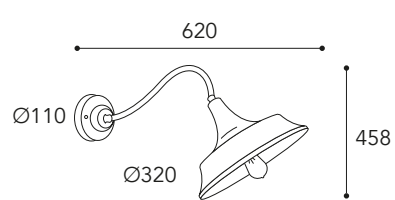

3125. AR.VS
BA.VS