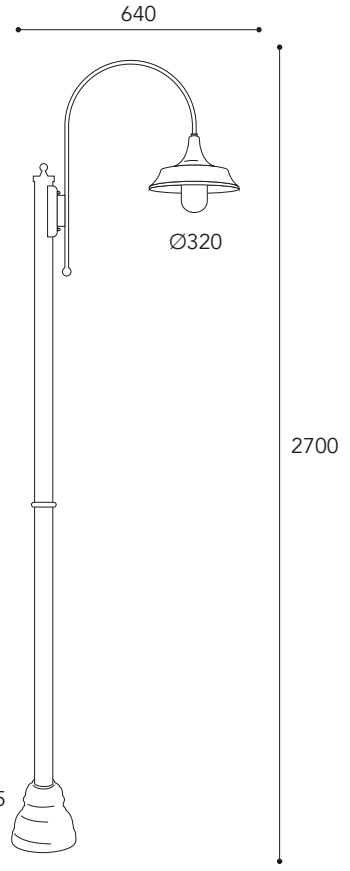

**.T =**  
Vetro trasparente  
Transparent glass

**.O =**  
Vetro opale  
Opal glass

pag. 10 - 12

**CE**  
IP44 - E27

Max Watt 52

Lampadina a LED non inclusa  
Led bulb not included

3139.T.AR

3138. 