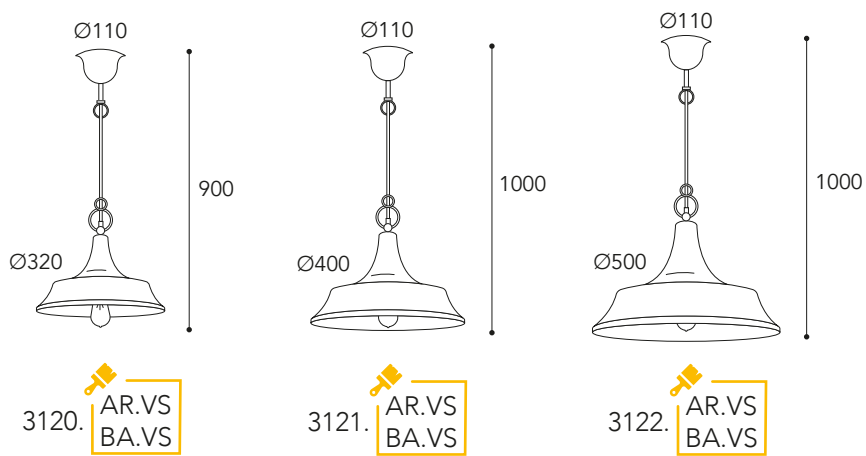

Atelier

pag. 10 - 12

**CE**  
IP20 - E27

Max Watt  
52

Lampadina a LED  
non inclusa  
Led bulb not included

**Finiture/Finishing:**

Anticato Ramato Aged Brass	Brunito Anticato Aged Burnish
<b>.AR</b>	<b>.BA</b>