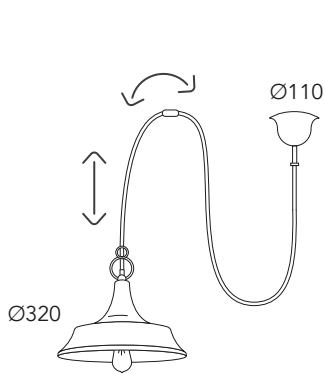

3120R. AR.VS
BA.VS

Cavo/Cable 1500 mm