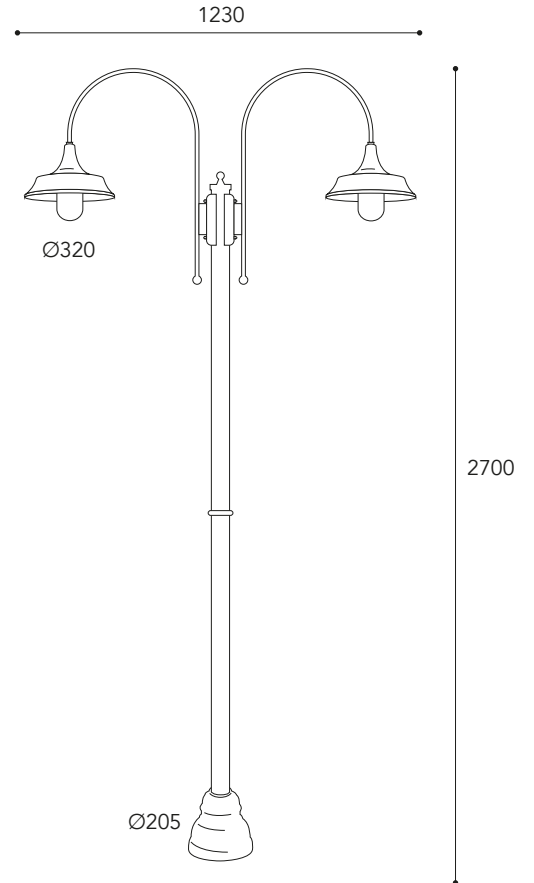

3138.

T	AR
O	BA