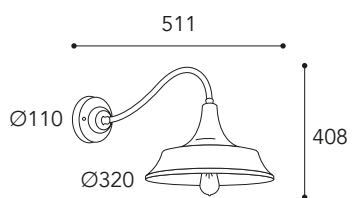

pag. 10 - 12

**CE**  
IP20 - E27

Max Watt  
52

Lampadina a LED  
non inclusa  
Led bulb not included

**Finiture/Finishing:**

Anticato Ramato Aged Brass	Brunito Anticato Aged Burnish
.AR	.BA

3123.AR

3123. 