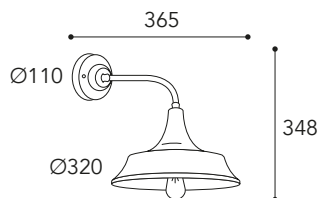

pag. 10 - 12

**CE**  
IP20 - E27

Max Watt  
52

Lampadina a LED  
non inclusa  
Led bulb not included

**Finiture/Finishing:**

Anticato Ramato Aged Brass	Brunito Anticato Aged Burnish
.AR	.BA

3123.AR

3123. 