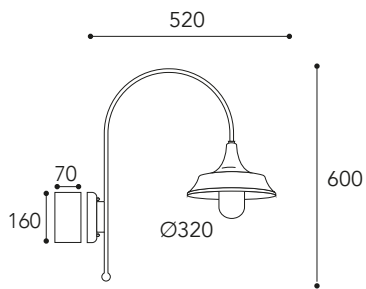

3141. T
O AR
BA