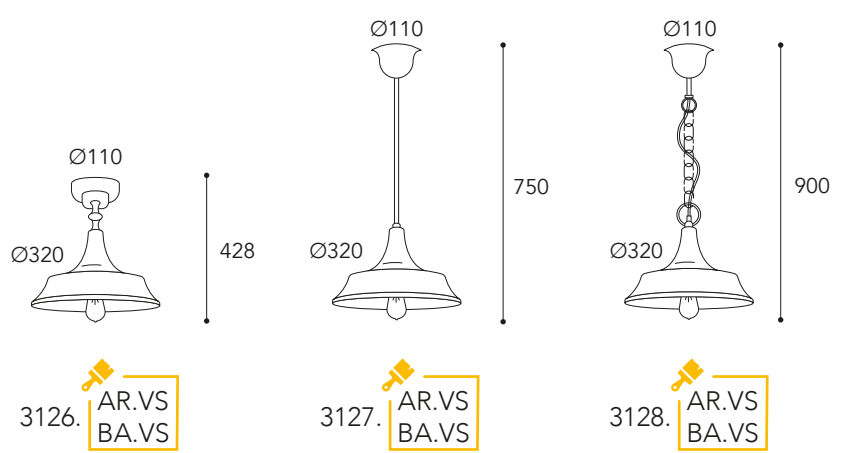

i pag. 10 - 12

CE
IP20 - E27

Max Watt
52

Lampadina a LED
non inclusa
Led bulb not included

Finiture/Finishing:

Anticato Ramato Aged Brass	Brunito Anticato Aged Burnish
.AR	.BA