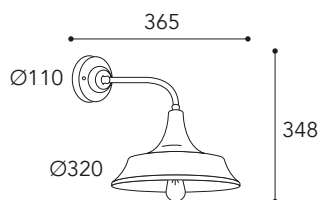

3124. AR.VS
BA.VS