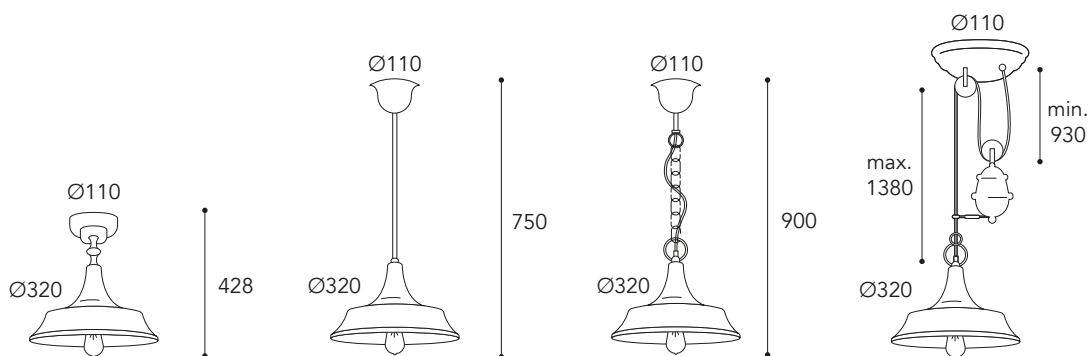

3126. AR
BA

3127. AR
BA

3128. AR
BA

3130. AR
BA

pag. 10 - 12

CE
IP20 - E27

Max Watt
52

Lampadina a LED
non inclusa
Led bulb not included

Finiture/Finishing:

Anticato Ramato Aged Brass	Brunito Anticato Aged Burnish
.AR	.BA