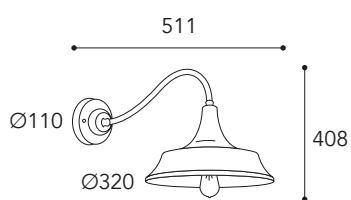

3123. AR.VS
BA.VS