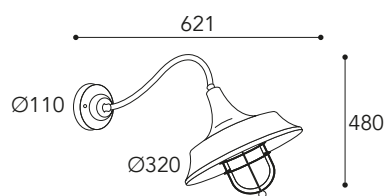

3332. .

Vetri/Glasses

.T =
Vetro trasparente
Transparent glass

.O =
Vetro opale
Opal glass