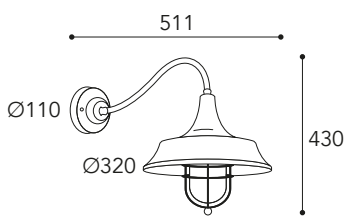

3330. .

Vetri/Glasses

.T =
Vetro trasparente
Transparent glass

.O =
Vetro opale
Opal glass