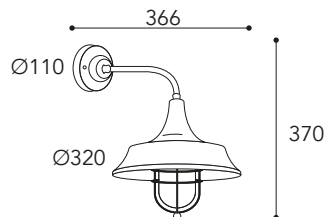

3331. .

Vetri/Glasses

.T =
Vetro trasparente
Transparent glass

.O =
Vetro opale
Opal glass