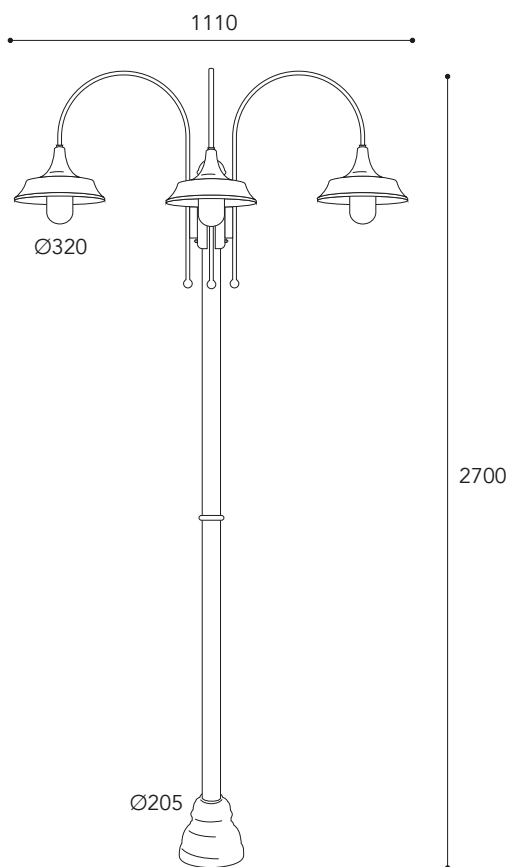

3140. T
O AR
BA

dettagli / details

◆◆ Vetri/Glasses

.T =
Vetro trasparente
Transparent glass

.O =
Vetro opale
Opal glass

3140.T.AR

i pag. 10 - 12

CE
IP44 - E27

Max Watt
52

Lampadina a LED
non inclusa
Led bulb not included