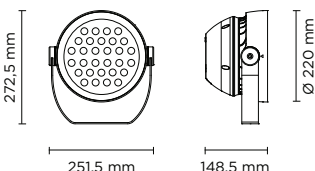

101801 **BEAMER-18**

light source	light beam options	lumen output (lm)
3000°K warm-white		
high-power led	8° / 15° / 30° / 45° / 60° / 15x60° / 20x40°	2.702
4000°K neutral-white		
high-power led	8° / 15° / 30° / 45° / 60° / 15x60° / 20x40°	2.758

Technical data

Wattage	36 WATT
Light source	NR. 18 OSRAM LED
Gross weight	2,60 Kg

101802 **BEAMER-30**

light source	light beam options	lumen output (lm)
3000°K warm-white		
high-power led	8° / 15° / 30° / 45° / 60° / 15x60° / 20x40°	4.887
4000°K neutral-white		
high-power led	8° / 15° / 30° / 45° / 60° / 15x60° / 20x40°	4.986

Technical data

Wattage	60 WATT
Light source	NR. 30 OSRAM LED
Gross weight	5,20 Kg

101803 **BEAMER-48**

light source	light beam options	lumen output (lm)
3000°K warm-white		
high-power led	8° / 15° / 30° / 45° / 60° / 15x60° / 20x40°	6.277
4000°K neutral-white		
high-power led	8° / 15° / 30° / 45° / 60° / 15x60° / 20x40°	6.405

Technical data

Wattage	100 WATT
Light source	NR. 48 OSRAM LED
Gross weight	7,30 Kg

101804 **BEAMER-60**

light source	light beam options	lumen output (lm)
3000°K warm-white		
high-power led	8° / 15° / 30° / 45° / 60° / 15x60° / 20x40°	12.135
4000°K neutral-white		
high-power led	8° / 15° / 30° / 45° / 60° / 15x60° / 20x40°	12.383