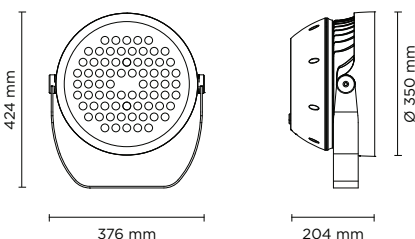

101801 **BEAMER-18**

light source	light beam options	lumen output (lm)
3000°K warm-white		
high-power led	8° / 15° / 30° / 45° / 60° / 15x60° / 20x40°	2.702
4000°K neutral-white		
high-power led	8° / 15° / 30° / 45° / 60° / 15x60° / 20x40°	2.758

Technical data

Wattage	36 WATT
Light source	NR. 18 OSRAM LED
Gross weight	2,60 Kg

101802 **BEAMER-30**

light source	light beam options	lumen output (lm)
3000°K warm-white		
high-power led	8° / 15° / 30° / 45° / 60° / 15x60° / 20x40°	4.887
4000°K neutral-white		
high-power led	8° / 15° / 30° / 45° / 60° / 15x60° / 20x40°	4.986

Technical data

Wattage	60 WATT
Light source	NR. 30 OSRAM LED
Gross weight	5,20 Kg

101803 **BEAMER-48**

light source	light beam options	lumen output (lm)
3000°K warm-white		
high-power led	8° / 15° / 30° / 45° / 60° / 15x60° / 20x40°	6.277
4000°K neutral-white		
high-power led	8° / 15° / 30° / 45° / 60° / 15x60° / 20x40°	6.405

Technical data

Wattage	100 WATT
Light source	NR. 48 OSRAM LED
Gross weight	7,30 Kg

101804 **BEAMER-60**

light source	light beam options	lumen output (lm)
3000°K warm-white		
high-power led	8° / 15° / 30° / 45° / 60° / 15x60° / 20x40°	12.135
4000°K neutral-white		
high-power led	8° / 15° / 30° / 45° / 60° / 15x60° / 20x40°	12.383