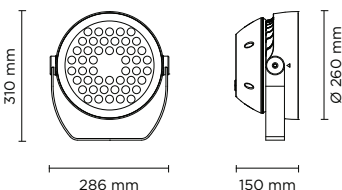

101801 **BEAMER-18**

light source	light beam options	lumen output (lm)
3000°K warm-white		
high-power led	8° / 15° / 30° / 45° / 60° / 15x60° / 20x40°	2.702
4000°K neutral-white		
high-power led	8° / 15° / 30° / 45° / 60° / 15x60° / 20x40°	2.758

Technical data

Wattage	36 WATT
Light source	NR. 18 OSRAM LED
Gross weight	2,60 Kg

101802 **BEAMER-30**

light source	light beam options	lumen output (lm)
3000°K warm-white		
high-power led	8° / 15° / 30° / 45° / 60° / 15x60° / 20x40°	4.887
4000°K neutral-white		
high-power led	8° / 15° / 30° / 45° / 60° / 15x60° / 20x40°	4.986

Technical data

Wattage	60 WATT
Light source	NR. 30 OSRAM LED
Gross weight	5,20 Kg

101803 **BEAMER-48**

light source	light beam options	lumen output (lm)
3000°K warm-white		
high-power led	8° / 15° / 30° / 45° / 60° / 15x60° / 20x40°	6.277
4000°K neutral-white		
high-power led	8° / 15° / 30° / 45° / 60° / 15x60° / 20x40°	6.405

Technical data

Wattage	100 WATT
Light source	NR. 48 OSRAM LED
Gross weight	7,30 Kg

101804 **BEAMER-60**

light source	light beam options	lumen output (lm)
3000°K warm-white		
high-power led	8° / 15° / 30° / 45° / 60° / 15x60° / 20x40°	12.135
4000°K neutral-white		
high-power led	8° / 15° / 30° / 45° / 60° / 15x60° / 20x40°	12.383