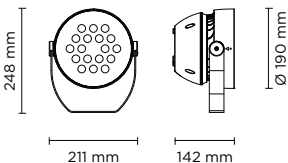

Technical features

NEW

Technical data

IP Rating	IP66
IK Rating	08
Material	High corrosion resistance die-cast copper-free aluminum body
Coating	Polyester powder coating with phosphochromating pre-finish
Light source	OSRAM OSOLON SSL 80 LED
Screws	Stainless steel
Transformer	Built-in or remote, as per customer preference
Gasket	Silicone rubber
Glass	Tempered
Power cable	1 mt. power cable included

Technical data

Wattage	36 WATT
Light source	NR. 18 OSRAM LED
Gross weight	2,60 Kg

101802 **BEAMER-30**

light source	light beam options	lumen output (lm)
3000°K warm-white		
high-power led	8° / 15° / 30° / 45° / 60° / 15x60° / 20x40°	4.887
4000°K neutral-white		
high-power led	8° / 15° / 30° / 45° / 60° / 15x60° / 20x40°	4.986

Technical data

Wattage	60 WATT
Light source	NR. 30 OSRAM LED
Gross weight	5,20 Kg

101803 **BEAMER-48**

light source	light beam options	lumen output (lm)
3000°K warm-white		
high-power led	8° / 15° / 30° / 45° / 60° / 15x60° / 20x40°	6.277
4000°K neutral-white		
high-power led	8° / 15° / 30° / 45° / 60° / 15x60° / 20x40°	6.405

Technical data

Wattage	100 WATT
Light source	NR. 48 OSRAM LED
Gross weight	7,30 Kg

101804 **BEAMER-60**

light source	light beam options	lumen output (lm)
3000°K warm-white		
high-power led	8° / 15° / 30° / 45° / 60° / 15x60° / 20x40°	12.135
4000°K neutral-white		
high-power led	8° / 15° / 30° / 45° / 60° / 15x60° / 20x40°	12.383