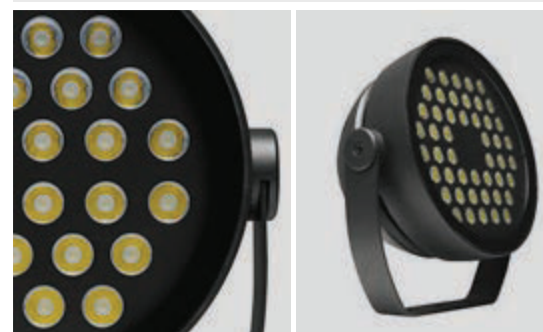

101801-02-03-04

BEAMER

Projector for outdoor installation. phospho-chromatised and polyester powder coated die-cast copper-free aluminium body, tempered safety glass, moulded silicone gasket and stainless steel screws. With 18 to 60 OSRAM LED, available as 24V (remote power supply needed) or 220-240V (built-in power supply). IP66 rating.

Technical features

NEW

Technical data

IP Rating	IP66
IK Rating	08
Material	High corrosion resistance die-cast copper-free aluminum body
Coating	Polyester powder coating with phosphochromating pre-finish
Light source	OSRAM OSOLON SSL 80 LED
Screws	Stainless steel
Transformer	Built-in or remote, as per customer preference
Gasket	Silicone rubber
Glass	Tempered
Power cable	1 mt. power cable included

101801 **BEAMER-18**

light source	light beam options	lumen output (lm)
3000°K warm-white		
high-power led	8° / 15° / 30° / 45° / 60° / 15x60° / 20x40°	2.702
4000°K neutral-white		
high-power led	8° / 15° / 30° / 45° / 60° / 15x60° / 20x40°	2.758

Technical data

Wattage	36 WATT
Light source	NR. 18 OSRAM LED
Gross weight	2,60 Kg

101802 **BEAMER-30**

light source	light beam options	lumen output (lm)
3000°K warm-white		
high-power led	8° / 15° / 30° / 45° / 60° / 15x60° / 20x40°	4.887
4000°K neutral-white		
high-power led	8° / 15° / 30° / 45° / 60° / 15x60° / 20x40°	4.986