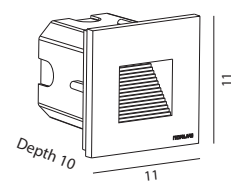

NAMSOS

NAMSOS MINI

NAMSOS Aluminium powder coated wall light. Supplied with tempered clear glass.

Art	Watt	Type of light source:	Luminous flux	Colour temperature	Lifetime (L70/B50)	EEL	Dimmable
1341	4W	LED	123 lm	3000K	50 000h	A+	Dim. Triac

Accessories for Namsos Art. 1341

157	Spacer

*Namsos with 4000K available by request, contact your supplier.

NAMSOS MINI Recessed aluminium powder coated wall light. Supplied with tempered clear glass.

Art	Watt	Type of light source:	Luminous flux	Colour temperature	Lifetime (L70/B50)	EEL	Dimmable
1340	4W	LED	59 lm	3000K	50 000h	A+	Dim. Triac

Accessories for Namsos Mini Art. 1340

Incl. recessing box.

*Namsos Mini with 4000K available by request, contact your supplier.

Art. 1340