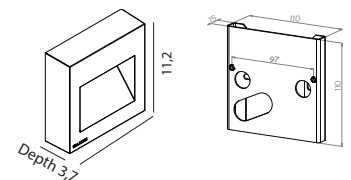

Accessories for Namsos Art. 1341

157	Spacer
-----	--------

*Namsos with 4000K available by request, contact your supplier.

Art. 1341

Art. 157

NAMSOS MINI Recessed aluminium powder coated wall light. Supplied with tempered clear glass.