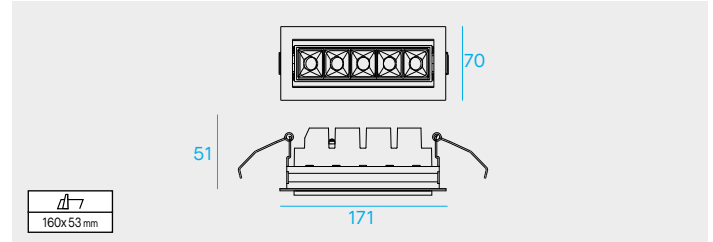

2 ANNI DI GARANZIA
2 YEARS OF WARRANTY

L05A (orientabile - adjustable)

Code	Frame	Nominal/lm	Real/lm	LED/W	System/W	CCT	Beam
L05A/WCM/3K11/_		1050	963	11	13	3000K	25°
L05A/WCM/4K11/_	W	1100	1009	11	13	4000K	25°
L05A/WCF/3K11/_		1050	890	11	13	3000K	40°
L05A/WCF/4K11/_		1100	932	11	13	4000K	40°
L05A/BCM/3K11/_		1050	963	11	13	3000K	25°
L05A/BCM/4K11/_	B	1100	1009	11	13	4000K	25°
L05A/BCF/3K11/_		1050	890	11	13	3000K	40°
L05A/BCF/4K11/_		1100	932	11	13	4000K	40°