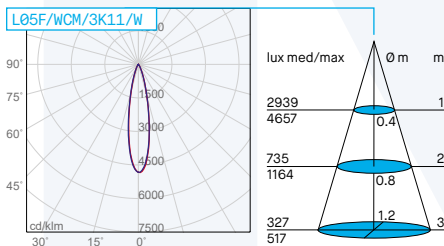

Versioni prodotto disponibili su richiesta - Product versions available upon request - Versions du produit disponibles sur demande - Produktversion auf Anfrage erhältlich

Code	Descrizione	Description	Description	Beschreibung
L05F/_/_/_/_/_/1	Con driver ON-OFF Made in Italy	With Made in Italy ON-OFF driver	Avec alimentation ON-OFF Made in Italy	Mit Driver ON-OFF Made in Italy
L05F/_/_/_/_/_/2	Con driver PUSH/DIM 1-10V Made in Italy	With Made in Italy PUSH/DIM 1-10V driver	Avec alimentation PUSH/DIM 1-10V Made in Italy	Mit Driver PUSH/DIM 1-10V Made in Italy
L05F/_/_/_/_/_/3	Con driver DALI Made in Italy	With Made in Italy DALI driver	Avec alimentation DALI Made in Italy	Mit Driver DALI Made in Italy
L05F/_/_/_/_/_/6	Con driver ON-OFF	With ON-OFF driver	Avec alimentation ON-OFF	Mit Driver ON-OFF

Accessori disponibili su richiesta - Accessories available upon request

Code	Descrizione	Description
5861	Interfaccia Bluetooth regolazione tramite APP o pulsante NA. Solo per versione /2	Bluetooth interface, control via App or NO button. Only for version /2
5864	Interfaccia Wi-Fi regolazione tramite gateway Zigbee (non fornito). Solo per versione /2	Wi-Fi interface through Zigbee gateway (not included). Only for version /2

Kit emergenza disponibile su richiesta - Emergency kit available upon request - Kit éclairage secours disponible sur demande - Notfall Kit auf Anfrage erhältlich

Code	Descrizione	Description	Description	Beschreibung
KIT EM/LED/1H	Kit emergenza per LED 1 ora - Batt.7.2V - 1.5Ah	Emergency kit for LED 1 hour - Batt.7.2V - 1.5Ah	Kit éclairage secours pour LED 1 heure - Batt.7.2V - 1.5Ah	Notfall Kit für LED 1 Stunde - Batt.7.2V - 1.5Ah
KIT EM/LED/3H	Kit emergenza per LED 3 ore - Batt.7.2V - 4Ah	Emergency kit for LED 3 hours - Batt.7.2V - 4Ah	Kit éclairage secours pour LED 3 heures - Batt.7.2V - 4Ah	Notfall Kit für LED 3 Stunden - Batt.7.2V - 4Ah