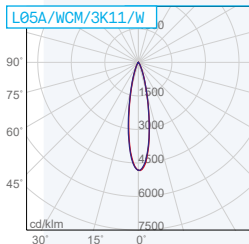

Versioni prodotto disponibili su richiesta - Product versions available upon request - Versions du produit disponibles sur demande - Produktversion auf Anfrage erhältlich

Code	Descrizione	Description	Description	Beschreibung
L05A/_/_/_/_/_/1	Con driver ON-OFF Made in Italy	With Made in Italy ON-OFF driver	Avec alimentation ON-OFF Made in Italy	Mit Driver ON-OFF Made in Italy
L05A/_/_/_/_/_/2	Con driver PUSH/DIM 1-10V Made in Italy	With Made in Italy PUSH/DIM 1-10V driver	Avec alimentation PUSH/DIM 1-10V Made in Italy	Mit Driver PUSH/DIM 1-10V Made in Italy
L05A/_/_/_/_/_/3	Con driver DALI Made in Italy	With Made in Italy DALI driver	Avec alimentation DALI Made in Italy	Mit Driver DALI Made in Italy
L05A/_/_/_/_/_/6	Con driver ON-OFF	With ON-OFF driver	Avec alimentation ON-OFF	Mit Driver ON-OFF

Accessori disponibili su richiesta - Accessories available upon request

Code	Descrizione	Description
5861	Interfaccia Bluetooth regolazione tramite APP o pulsante NA. Solo per versione /2	Bluetooth interface, control via App or NO button. Only for version /2
5864	Interfaccia Wi-Fi regolazione tramite gateway Zigbee (non fornito). Solo per versione /2	Wi-Fi interface through Zigbee gateway (not included). Only for version /2

Kit emergenza disponibile su richiesta - Emergency kit available upon request - Kit éclairage secours disponible sur demande - Notfall Kit auf Anfrage erhältlich

Code	Descrizione	Description	Description	Beschreibung
KIT EM/LED/1H	Kit emergenza per LED 1 ora - Batt.7.2V - 1.5Ah	Emergency kit for LED 1 hour - Batt.7.2V - 1.5Ah	Kit éclairage secours pour LED 1 heure - Batt.7.2V - 1.5Ah	Notfall Kit für LED 1 Stunde - Batt.7.2V - 1.5Ah
KIT EM/LED/3H	Kit emergenza per LED 3 ore - Batt.7.2V - 4Ah	Emergency kit for LED 3 hours - Batt.7.2V - 4Ah	Kit éclairage secours pour LED 3 heures - Batt.7.2V - 4Ah	Notfall Kit für LED 3 Stunden - Batt.7.2V - 4Ah