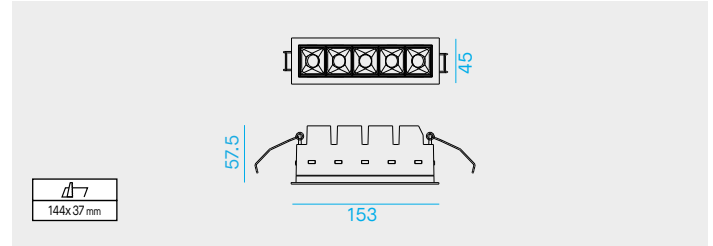

2 ANNI DI GARANZIA
2 YEARS OF WARRANTY

L05F (fisso - fixed)

Code	Frame	Nominal/lm	Real/lm	LED/W	System/W	CCT	Beam
L05F/WCM/3K11/_	W	1050	963	11	13	3000K	25°
L05F/WCM/4K11/_		1100	1009	11	13	4000K	25°
L05F/WCF/3K11/_		1050	890	11	13	3000K	40°
L05F/WCF/4K11/_	B	1100	932	11	13	4000K	40°
L05F/BCM/3K11/_		1050	963	11	13	3000K	25°
L05F/BCM/4K11/_		1100	1009	11	13	4000K	25°
L05F/BCF/3K11/_		1050	890	11	13	3000K	40°
L05F/BCF/4K11/_		1100	932	11	13	4000K	40°