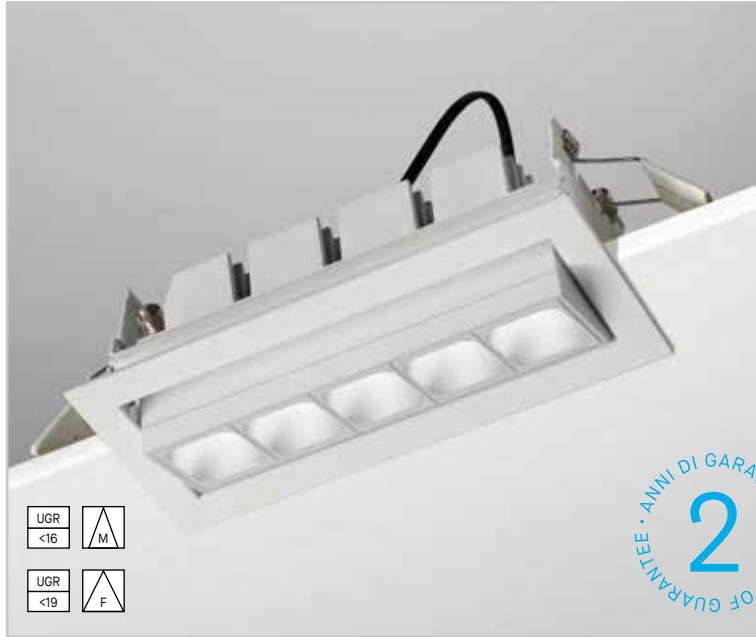

2 ANNI DI GARANZIA
2 YEARS OF WARRANTY

L05A (orientabile - adjustable)

Code	Frame	Nominal/lm	Real/lm	LED/W	System/W	CCT	Beam
L05A/WCM/3K11/_		1050	963	11	13	3000K	25°
L05A/WCM/4K11/_	W	1100	1009	11	13	4000K	25°
L05A/WCF/3K11/_		1050	890	11	13	3000K	40°
L05A/WCF/4K11/_		1100	932	11	13	4000K	40°
L05A/BCM/3K11/_		1050	963	11	13	3000K	25°
L05A/BCM/4K11/_	B	1100	1009	11	13	4000K	25°
L05A/BCF/3K11/_		1050	890	11	13	3000K	40°
L05A/BCF/4K11/_		1100	932	11	13	4000K	40°