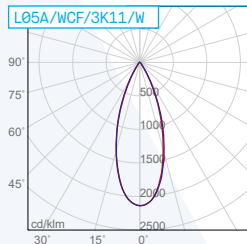

Versioni prodotto disponibili su richiesta - Product versions available upon request - Versions du produit disponibles sur demande - Produktversion auf Anfrage erhältlich

Code	Descrizione	Description	Description	Beschreibung
L05A/_/_/_/_/_/1	Con driver ON-OFF Made in Italy	With Made in Italy ON-OFF driver	Avec alimentation ON-OFF Made in Italy	Mit Driver ON-OFF Made in Italy
L05A/_/_/_/_/_/2	Con driver PUSH/DIM 1-10V Made in Italy	With Made in Italy PUSH/DIM 1-10V driver	Avec alimentation PUSH/DIM 1-10V Made in Italy	Mit Driver PUSH/DIM 1-10V Made in Italy
L05A/_/_/_/_/_/3	Con driver DALI Made in Italy	With Made in Italy DALI driver	Avec alimentation DALI Made in Italy	Mit Driver DALI Made in Italy
L05A/_/_/_/_/_/6	Con driver ON-OFF	With ON-OFF driver	Avec alimentation ON-OFF	Mit Driver ON-OFF

Accessori disponibili su richiesta - Accessories available upon request

Code	Descrizione	Description
5861	Interfaccia Bluetooth regolazione tramite APP o pulsante NA. Solo per versione /2	Bluetooth interface, control via App or NO button. Only for version /2
5864	Interfaccia Wi-Fi regolazione tramite gateway Zigbee (non fornito). Solo per versione /2	Wi-Fi interface through Zigbee gateway (not included). Only for version /2

Kit emergenza disponibile su richiesta - Emergency kit available upon request - Kit éclairage secours disponible sur demande - Notfall Kit auf Anfrage erhältlich

Code	Descrizione	Description	Description	Beschreibung
KIT EM/LED/1H	Kit emergenza per LED 1 ora - Batt.7.2V - 1.5Ah	Emergency kit for LED 1 hour - Batt.7.2V - 1.5Ah	Kit éclairage secours pour LED 1 heure - Batt.7.2V - 1.5Ah	Notfall Kit für LED 1 Stunde - Batt.7.2V - 1.5Ah
KIT EM/LED/3H	Kit emergenza per LED 3 ore - Batt.7.2V - 4Ah	Emergency kit for LED 3 hours - Batt.7.2V - 4Ah	Kit éclairage secours pour LED 3 heures - Batt.7.2V - 4Ah	Notfall Kit für LED 3 Stunden - Batt.7.2V - 4Ah