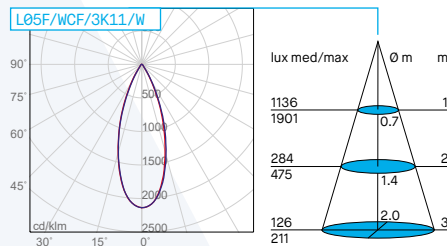

Versioni prodotto disponibili su richiesta - Product versions available upon request - Versions du produit disponibles sur demande - Produktversion auf Anfrage erhältlich

Code	Descrizione	Description	Description	Beschreibung
L05F/_/_/_/_/_/1	Con driver ON-OFF Made in Italy	With Made in Italy ON-OFF driver	Avec alimentation ON-OFF Made in Italy	Mit Driver ON-OFF Made in Italy
L05F/_/_/_/_/_/2	Con driver PUSH/DIM 1-10V Made in Italy	With Made in Italy PUSH/DIM 1-10V driver	Avec alimentation PUSH/DIM 1-10V Made in Italy	Mit Driver PUSH/DIM 1-10V Made in Italy
L05F/_/_/_/_/_/3	Con driver DALI Made in Italy	With Made in Italy DALI driver	Avec alimentation DALI Made in Italy	Mit Driver DALI Made in Italy
L05F/_/_/_/_/_/6	Con driver ON-OFF	With ON-OFF driver	Avec alimentation ON-OFF	Mit Driver ON-OFF

Accessori disponibili su richiesta - Accessories available upon request

Code	Descrizione	Description
5861	Interfaccia Bluetooth regolazione tramite APP o pulsante NA. Solo per versione /2	Bluetooth interface, control via App or NO button. Only for version /2
5864	Interfaccia Wi-Fi regolazione tramite gateway Zigbee (non fornito). Solo per versione /2	Wi-Fi interface through Zigbee gateway (not included). Only for version /2

Kit emergenza disponibile su richiesta - Emergency kit available upon request - Kit éclairage secours disponible sur demande - Notfall Kit auf Anfrage erhältlich

Code	Descrizione	Description	Description	Beschreibung
KIT EM/LED/1H	Kit emergenza per LED 1 ora - Batt.7.2V - 1.5Ah	Emergency kit for LED 1 hour - Batt.7.2V - 1.5Ah	Kit éclairage secours pour LED 1 heure - Batt.7.2V - 1.5Ah	Notfall Kit für LED 1 Stunde - Batt.7.2V - 1.5Ah
KIT EM/LED/3H	Kit emergenza per LED 3 ore - Batt.7.2V - 4Ah	Emergency kit for LED 3 hours - Batt.7.2V - 4Ah	Kit éclairage secours pour LED 3 heures - Batt.7.2V - 4Ah	Notfall Kit für LED 3 Stunden - Batt.7.2V - 4Ah