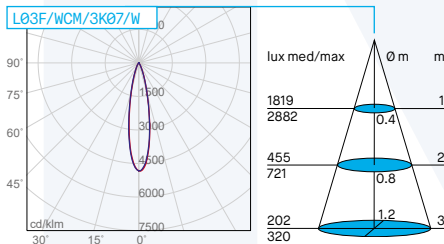

Versioni prodotto disponibili su richiesta - Product versions available upon request - Versions du produit disponibles sur demande - Produktversion auf Anfrage erhältlich

Code	Descrizione	Description	Description	Beschreibung
L03F/___/___/___/1	Con driver ON-OFF Made in Italy	With Made in Italy ON-OFF driver	Avec alimentation ON-OFF Made in Italy	Mit Driver ON-OFF Made in Italy
L03F/___/___/___/2	Con driver PUSH/DIM 1-10V Made in Italy	With Made in Italy PUSH/DIM 1-10V driver	Avec alimentation PUSH/DIM 1-10V Made in Italy	Mit Driver PUSH/DIM 1-10V Made in Italy
L03F/___/___/___/3	Con driver DALI Made in Italy	With Made in Italy DALI driver	Avec alimentation DALI Made in Italy	Mit Driver DALI Made in Italy
L03F/___/___/___/6	Con driver ON-OFF	With ON-OFF driver	Avec alimentation ON-OFF	Mit Driver ON-OFF

Accessori disponibili su richiesta - Accessories available upon request

Code	Descrizione	Description
5861	Interfaccia Bluetooth regolazione tramite APP o pulsante NA. Solo per versione /2	Bluetooth interface, control via App or NO button. Only for version /2
5864	Interfaccia Wi-Fi regolazione tramite gateway Zigbee (non fornito). Solo per versione /2	Wi-Fi interface through Zigbee gateway (not included). Only for version /2

Kit emergenza disponibile su richiesta - Emergency kit available upon request - Kit éclairage secours disponible sur demande - Notfall Kit auf Anfrage erhältlich

Code	Descrizione	Description	Description	Beschreibung
KIT EM/LED/1H	Kit emergenza per LED 1 ora - Batt.7.2V - 1.5Ah	Emergency kit for LED 1 hour - Batt.7.2V - 1.5Ah	Kit éclairage secours pour LED 1 heure - Batt.7.2V - 1.5Ah	Notfall Kit für LED 1 Stunde - Batt.7.2V - 1.5Ah
KIT EM/LED/3H	Kit emergenza per LED 3 ore - Batt.7.2V - 4Ah	Emergency kit for LED 3 hours - Batt.7.2V - 4Ah	Kit éclairage secours pour LED 3 heures - Batt.7.2V - 4Ah	Notfall Kit für LED 3 Stunden - Batt.7.2V - 4Ah