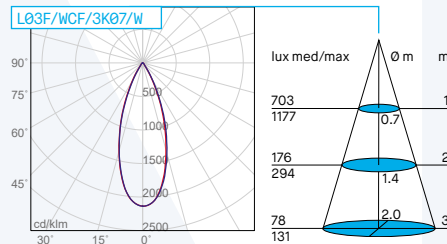

Versioni prodotto disponibili su richiesta - Product versions available upon request - Versions du produit disponibles sur demande - Produktversion auf Anfrage erhältlich

Code	Descrizione	Description	Description	Beschreibung
L03F/___/___/___/1	Con driver ON-OFF Made in Italy	With Made in Italy ON-OFF driver	Avec alimentation ON-OFF Made in Italy	Mit Driver ON-OFF Made in Italy
L03F/___/___/___/2	Con driver PUSH/DIM 1-10V Made in Italy	With Made in Italy PUSH/DIM 1-10V driver	Avec alimentation PUSH/DIM 1-10V Made in Italy	Mit Driver PUSH/DIM 1-10V Made in Italy
L03F/___/___/___/3	Con driver DALI Made in Italy	With Made in Italy DALI driver	Avec alimentation DALI Made in Italy	Mit Driver DALI Made in Italy
L03F/___/___/___/6	Con driver ON-OFF	With ON-OFF driver	Avec alimentation ON-OFF	Mit Driver ON-OFF

Accessori disponibili su richiesta - Accessories available upon request

Code	Descrizione	Description
5861	Interfaccia Bluetooth regolazione tramite APP o pulsante NA. Solo per versione /2	Bluetooth interface, control via App or NO button. Only for version /2
5864	Interfaccia Wi-Fi regolazione tramite gateway Zigbee (non fornito). Solo per versione /2	Wi-Fi interface through Zigbee gateway (not included). Only for version /2

Kit emergenza disponibile su richiesta - Emergency kit available upon request - Kit éclairage secours disponible sur demande - Notfall Kit auf Anfrage erhältlich

Code	Descrizione	Description	Description	Beschreibung
KIT EM/LED/1H	Kit emergenza per LED 1 ora - Batt.7.2V - 1.5Ah	Emergency kit for LED 1 hour - Batt.7.2V - 1.5Ah	Kit éclairage secours pour LED 1 heure - Batt.7.2V - 1.5Ah	Notfall Kit für LED 1 Stunde - Batt.7.2V - 1.5Ah
KIT EM/LED/3H	Kit emergenza per LED 3 ore - Batt.7.2V - 4Ah	Emergency kit for LED 3 hours - Batt.7.2V - 4Ah	Kit éclairage secours pour LED 3 heures - Batt.7.2V - 4Ah	Notfall Kit für LED 3 Stunden - Batt.7.2V - 4Ah