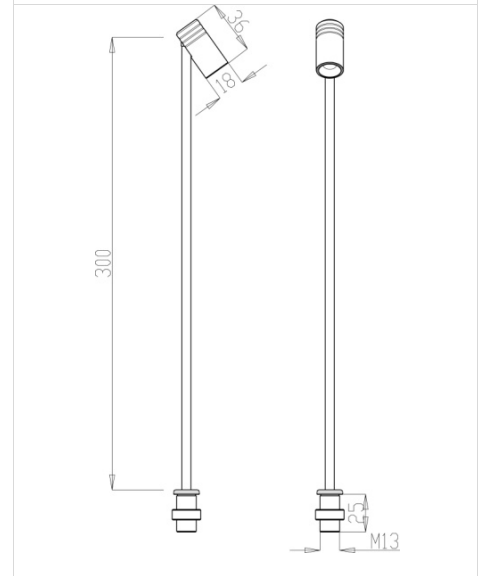

RITMO 10°

LIGHT SOURCE

LED quantity	1
Power max	1 W – 2 W
Total lumen output (3000K CRI>90)	63 lm – 80 lm
Efficacy lm/W (3000K CRI>90)	63 lm/W – 40 lm/W
LOR (3000K)	-
CRI	>80 - >90
LED Temperature (K)	2700 K- 2700K CRI>90- 3000 K- 3000 KK CRI>90 -4000 K-5000 K
Average operational life	50.000 hours

OPTIC

Material	PMMA lens
Available optics	10°-25°-40°-60°
Beam direction	Adjustable +/-150°, Rotating +/-355°
Flux symmetry	Symmetrical
Accessories	-

LED FIXTURE

Material	Alluminum
Finish	Aluminum Hard Coat Anodizing(Black, Grey, Titanium, Champagne Gold)
Available finishes	Black, Grey, Titanium, Champagne Gold
IP Rate	IP40
Working Temperature	-20° ÷ +40°
Accessories	-

ELECTRICAL FEATURES

Driver	Remote
Dimmable	Push, 1-10V, DALI
For emergency lighting	Upon Request
Connection in	In series at 350mA – 500mA
Class	III

MECHANICAL FEATURES

Dimensions (mm)	Ø18 x 37 x 300
Weight	110 gr
Mounting	Wall, Ceiling
Cut out (mm)	Ø13,5 mm
Use	Indoor

NOTES

H(m)	D(m)	E _{max} (lx)	E _{av} (lx)
10°			
0.60	0.12	2581	1574
1.20	0.23	645	394
1.80	0.35	287	175
2.40	0.46	161	98
3.00	0.58	103	63

LIGHT SOURCE

LED quantity	1
Power max	1 W – 2 W
Total lumen output (3000K)	93 lm – 120 lm
Efficacy lm/W (3000K)	93 lm/W – 60 lm/W
LOR (3000K)	-
CRI	>80 - >90
LED Temperature (K)	2700 K- 2700K CRI>90- 3000 K- 3000 KK CRI>90 -4000 K-5000 K
Average operational life	50.000 hours