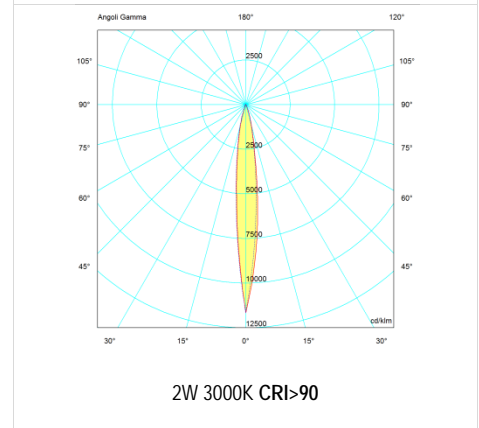

RITMO 10°

LIGHT SOURCE

LED quantity	1
Power max	1 W – 2 W
Total lumen output (3000K CRI>90)	63 lm – 80 lm
Efficacy lm/W (3000K CRI>90)	63 lm/W – 40 lm/W
LOR (3000K)	-
CRI	>80 - >90
LED Temperature (K)	2700 K- 2700K CRI>90- 3000 K- 3000 KK CRI>90 -4000 K-5000 K
Average operational life	50.000 hours

OPTIC

Material	PMMA lens
Available optics	10°-25°-40°-60°
Beam direction	Adjustable +/-150°, Rotating +/-355°
Flux symmetry	Symmetrical
Accessories	-

LED FIXTURE

Material	Alluminum
Finish	Aluminum Hard Coat Anodizing(Black, Grey, Titanium, Champagne Gold)
Available finishes	Black, Grey, Titanium, Champagne Gold
IP Rate	IP40
Working Temperature	-20° ÷ +40°
Accessories	-

NOTES

H(m)	D(m)	E _{max} (lx)	E _{av} (lx)
10°			
0.60	0.12	2581	1574
1.20	0.23	645	394
1.80	0.35	287	175
2.40	0.46	161	98
3.00	0.58	103	63

LIGHT SOURCE

LED quantity	1
Power max	1 W – 2 W
Total lumen output (3000K)	93 lm – 120 lm
Efficacy lm/W (3000K)	93 lm/W – 60 lm/W
LOR (3000K)	-
CRI	>80 - >90
LED Temperature (K)	2700 K- 2700K CRI>90- 3000 K- 3000 KK CRI>90 -4000 K-5000 K
Average operational life	50.000 hours