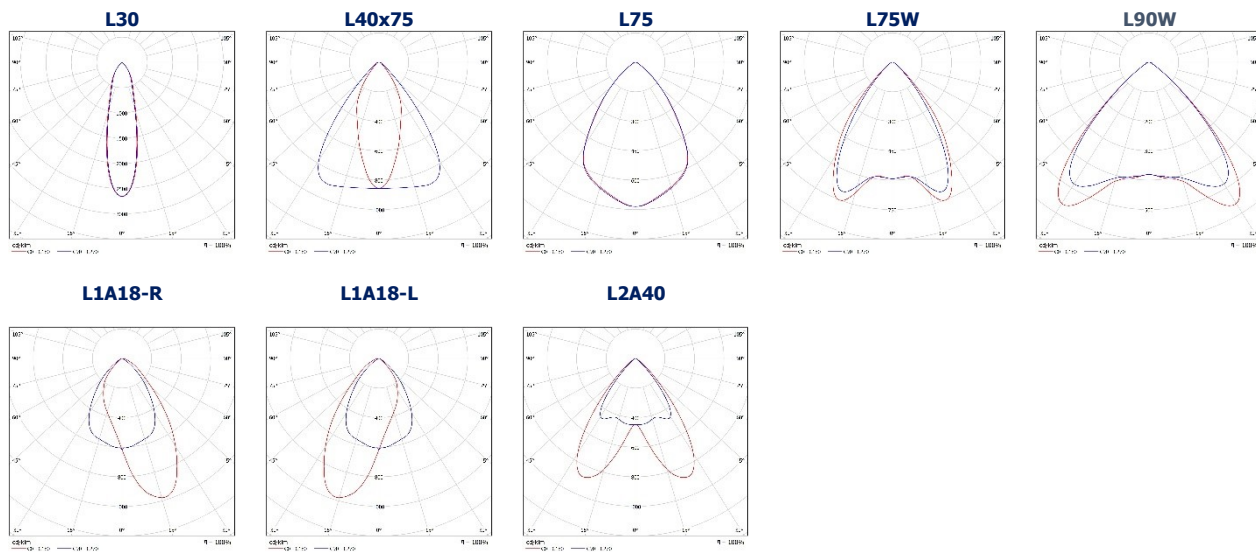

- EM3A Emergency version equipped with an autonomous testing system, 3 hours
- EM3D Emergency version 3 hours with DALI interface
- *note - Operating temperature range for Luminaires with EM option, °C: ta 0... +35
- *note - For EM option power supply L3 phase is used
- L1 Driver connected to L1 line
- L2 Driver connected to L2 line
- L3 Driver connected to L3 line
- note - please always specify one of L1, L2, L3 options before placing an order
- L for in-line connection end/first luminaire (lengths: 1135/ 1416/ 2821mm)
- LL for in-line connection intermediate luminaire (lengths: 1134/ 1415/ 2820mm)
- RAL RAL colour
- T830 Colour temperature 3000K, CRI 80+
- T840 Colour temperature 4000K, CRI 80+
- T930 Colour temperature 3000K, CRI 90+
- T940 Colour temperature 4000K, CRI 90+

Available accessories:

- Product: I-JOIN PLATE Shop LED
  Description: I-Join element for connecting luminaires in-line, 1pcs (extra)
- Product: Power supply socket 1602/VCB-M-5 5x1.5-2.5mm2
  Description: 5-pole socket (Stucchi - 1602/VCB-M-5) for power supply, 1pcs
  *note - please use power supply socket for first in-line luminaire connection to power source
- Product: BLANK Shop LED L1134mm RAL9003
  Description: Blank part kit for connecting luminaires in-line 1134mm long, 1pcs
- Product: BLANK Shop LED L1415mm RAL9003
  Description: Blank part kit for connecting luminaires in-line 1415mm long, 1pcs
- Product: BLANK Shop LED L2820mm RAL9003
  Description: Blank part kit for connecting luminaires in-line 2820mm long, 1pcs
- Product: BLANK track Shop LED L1134mm RAL9003
  Description: Blank with integrated track part kit for connecting luminaires in-line, 1pcs
- Product: BLANK track Shop LED L1415mm RAL9003
  Description: Blank with integrated track part kit for connecting luminaires in-line, 1pcs
- Product: BLANK track Shop LED L2820mm RAL9003
  Description: Blank with integrated track part kit for connecting luminaires in-line, 1pcs
- Product: END CAP Shop LED
  Description: End cap kit for Shop LSW LED luminaires, 1pcs (extra)