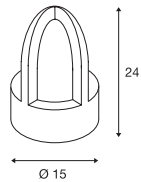

### RUSTY CONE E14

A-A++ Range A++-E

- Rusty steel
- Each fitting is unique
- Small walkway light for entrance and garden

#### Dimensioned drawing

#### Lamp details

40W max.  
Ø: 4.8 cm max. L: 13.9 cm max.  
optional: LED TC(...)SE QC35

Variant	Item no.
E14   C35 ■ rusty iron	229430

#### Lamp details

11W max.  
Ø: 4.8 cm max. L: 13.9 cm max.  
optional: LED

Variant	Item no.
E27   TC(...)SE   H: 40 cm   12.2 kg ■ rusty iron	229431
E27   TC(...)SE   H: 70 cm   18.8 kg ■ rusty iron	229432