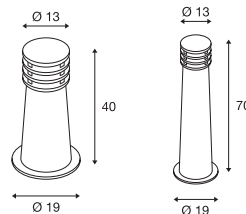

229021 485

229021 485

RUSTY 40/70 E27

- Rusty steel
- Each fitting is unique

Product details

230V ~50Hz
Material: FeCSi steel/plastic PC

Dimensioned drawing

Recommended accessories

Lamp details

11W max.
Ø: 4.8 cm max. L: 13.9 cm max.
optional: LED

Variant	Item no.
E27 TC(...)SE H: 40 cm 11 kg ■ rusty iron	229020
E27 TC(...)SE H: 70 cm 17.5 kg ■ rusty iron	229021

RUSTY 40/70

- Rusty steel
- Each fitting is unique
- 240V LED

Variant	Item no.
70lm 3000K CRI>80 H: 40 cm 11 kg ■ rusty iron	233407
70lm 3000K CRI>80 H: 70 cm 17.5 kg ■ rusty iron	233417

RUSTY 40/70
E27

A-A++ Range A++-E

- Rusty steel
- Each fitting is unique
- Seamless integration in the outdoor area

Lamp details

11W max.
Ø: 4,8 cm max. L: 13,9 cm max.
optional: LED

Variant	Item no.
E27 TC(...) SE H: 40 cm 11 kg	
■ rusty iron	229420
E27 TC(...) SE H: 71 cm 22 kg	
■ rusty iron	229421

RUSTY 40/70

A-A++ Range A++-E