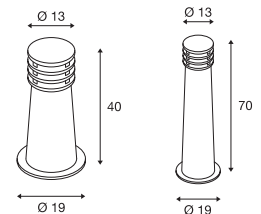

Lamp details

11W max.
Ø: 4.8 cm max. L: 13.9 cm max.
optional: LED

Variant	Item no.
E27 TC(...)SE H: 40 cm 11 kg ■ rusty iron	229020
E27 TC(...)SE H: 70 cm 17.5 kg ■ rusty iron	229021

RUSTY 40/70

- Rusty steel
- Each fitting is unique
- 240V LED

Product details

220-240V ~50/60Hz
Total consumption: 8.6W
Material: FeCSi steel/plastic PC

Dimensioned drawing

Note

Open cable end

Recommended accessories

- IP68 connection box, 3-pole
Item no. 228730
- Earth spike
Item no. 229022

Variant	Item no.
70lm 3000K CRI>80 H: 40 cm 11 kg ■ rusty iron	233407
70lm 3000K CRI>80 H: 70 cm 17.5 kg ■ rusty iron	233417

RUSTY 40/70
E27

A-A++ Range A++-E

- Rusty steel
- Each fitting is unique
- Seamless integration in the outdoor area

Lamp details

11W max.
Ø: 4,8 cm max. L: 13,9 cm max.
optional: LED

Variant	Item no.
E27 TC(...) SE H: 40 cm 11 kg	
■ rusty iron	229420
E27 TC(...) SE H: 71 cm 22 kg	
■ rusty iron	229421

RUSTY 40/70

A-A++ Range A++-E