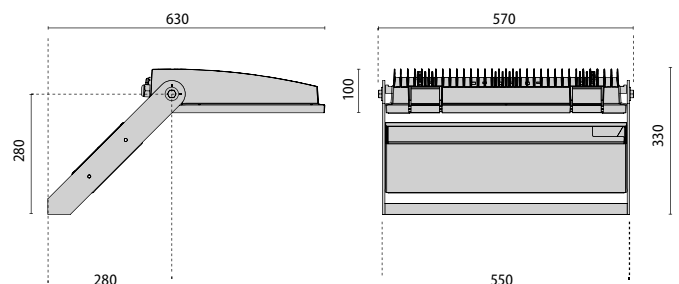

GUELL 4

● GR-94 / Metallic grey / Textured

LED floodlight for indoor and outdoor lighting, comprising:

- Die-cast aluminum housing chemically pre-treated and painted with polyester powder coating
- Flat extra clear tempered glass diffuser
- Very high performance reflectors made of 99.99% plated aluminium, polished, oxidised and free of iridescence
- Anti-ageing silicone gasket
- Electrical connection box in black technopolymer
- Cable gland for cables Ø 7 - Ø 17 mm
- The versions with A50/W optics comprise LED modules and reflectors specifically studied for settings that require highly asymmetrical light distribution.
- Stainless steel external screws
- Fully integrated stainless steel aluminium spring clips
- Steel bracket, hot galvanised and painted in polyester powder
- Cataphoresis and polyester powder coated steel sheet gear housing
- 3000 K and 5000 K available upon request

GUELL 4
S/W

GUELL 4
A/W

GUELL 4
A50/W

GUELL 4 S/W

IK07 3J xx5

| LAMPHOLDER | WATTAGE | CLASS | | CRI | KELVIN | COS ϕ $\geq 0,9$ | OPTIC | OPTIC BEAM | LIGHTSOURCE LUMEN OUTPUT | LUMINAIRE LUMEN OUTPUT | L | B | LIFETIME | COLOUR/ RAL | PART NUMBER |
|--|---------|-------|--|-----|--------|-----------------------|-------|------------|--------------------------|------------------------|----|----|----------|-------------|-----------------|
| Power LED dimmable 1-10 V 220-240 V 50/60 Hz | | | | | | | | | | | | | | | |
| LED | 430 W | I | | 80 | 4000 | • | S/W | - | 58452 lm | 50573 lm | 70 | 10 | 130000 h | ● | 06210094 |