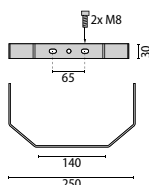

AC/DC Possibility of AC/DC versions in accordance with EN 5012 and VDE 0108 (contact the company).

max 2,5 kg

0,063 m²

0,018 m²

0,019 m²