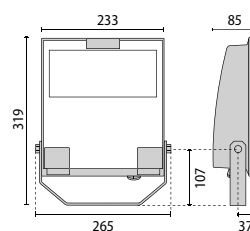

GUELL 1  
S/W

GUELL 1  
A/W

GUELL 1  
C/I

GUELL 1  
S/W

GUELL 1  
A/W

**AC/DC** Possibility of AC/DC versions in accordance with EN 5012 and VDE 0108 (contact the company).

 max 2,5 kg

 0,063 m<sup>2</sup>