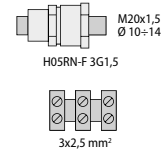

GUELL 1  
S/W

GUELL 1  
A/W

GUELL 1  
C/I

GUELL 1  
S/W

GUELL 1  
A/W

**AC/DC** Possibility of AC/DC versions in accordance with EN 5012 and VDE 0108 (contact the company).

 max 2,5 kg

 0,063 m<sup>2</sup>

## GUELL 1 S/W

IK07 3J xx5

LAMPHOLDER	WATTAGE	CLASS		CRI	KELVIN	COS $\phi$ $\geq 0,9$	OPTIC	OPTIC BEAM	LIGHTSOURCE LUMEN OUTPUT	LUMINAIRE LUMEN OUTPUT	L	B	LIFETIME	COLOUR/ RAL	PART NUMBER
<b>Power LED 220-240 V 50/60 Hz</b>															
LED	53 W	I		80	4000	•	S/W	-	7276 lm	6092 lm	70	10	150000 h	●	<b>06105494</b>
LED	39 W	I		80	4000	•	S/W	-	5558 lm	4890 lm	70	10	150000 h	●	<b>06105794</b>

## GUELL 1 A/W

IK07 3J xx5

LAMPHOLDER	WATTAGE	CLASS		CRI	KELVIN	COS $\phi$ $\geq 0,9$	OPTIC	OPTIC BEAM	LIGHTSOURCE LUMEN OUTPUT	LUMINAIRE LUMEN OUTPUT	L	B	LIFETIME	COLOUR/ RAL	PART NUMBER
<b>Power LED 220-240 V 50/60 Hz</b>															
LED	53 W	I		80	4000	•	A40/W	-	7276 lm	5950 lm	70	10	150000 h	●	<b>06106694</b>
LED	39 W	I		80	4000	•	A40/W	-	5558 lm	4712 lm	70	10	150000 h	●	<b>06106994</b>

## GUELL 1 DETEK S/W

IK07 3J xx5

LAMPHOLDER	WATTAGE	CLASS		CRI	KELVIN	COS $\phi$ $\geq 0,9$	OPTIC	OPTIC BEAM	LIGHTSOURCE LUMEN OUTPUT	LUMINAIRE LUMEN OUTPUT	L	B	LIFETIME	COLOUR/ RAL	PART NUMBER
<b>Power LED 220-240 V 50/60 Hz</b>															
LED	53 W	I		80	4000	•	S/W	-	7276 lm	6092 lm	70	10	150000 h	●	<b>06119994</b>