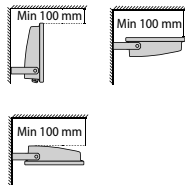

AC/DC Possibility of AC/DC versions in accordance with EN 5012 and VDE 0108 (contact the company).

max 2,5 kg

0,063 m²

0,018 m²

0,019 m²