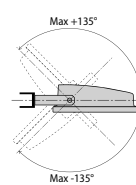

AC/DC Possibility of AC/DC versions in accordance with EN 5012 and VDE 0108 (contact the company).

max 2,5 kg

0,063 m²

0,018 m²

0,019 m²