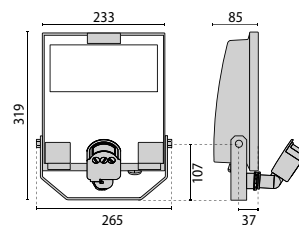

GUELL 1  
S/W

GUELL 1  
A/W

GUELL 1  
C/I

GUELL 1  
S/W

GUELL 1  
A/W

**AC/DC** Possibility of AC/DC versions in accordance with EN 5012 and VDE 0108 (contact the company).

 max 2,5 kg

 0,063 m<sup>2</sup>