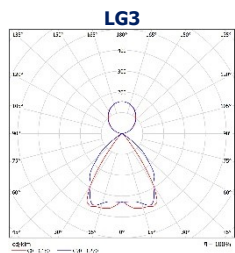

CBF3-2.0m clear	Cable 3x0.75mm² for suspended luminaire up to 2.0 meters, transparent
SUS	Suspended version
<i>*note - for suspended luminaires it is recommended to use one of CBF3 options for easier mounting</i>	
L	for in-line connection end/first luminaire (lengths: 1131/1662mm)
LL	for in-line connection intermediate luminaire (lengths: 1127/ 1658mm)
<i>*note - for L and LL models joint kit and 1LIN option included (5TB option for lengths up to 800mm)</i>	
LG3	Luminaire fits to LG3 requirements (with direct/indirect light distribution)
LO1	Light output level 1
LO2	Light output level 2
LO3	Light output level 3
RAL	RAL colour
T830	Colour temperature 3000K, CRI 80+
T840	Colour temperature 4000K, CRI 80+

Available accessories:

	Product: Suspension MTG KIT SUSI Description: Suspension wire set "T" type, 1.5m adjustable, 1pcs <i>*note - 2pcs MTG SUSI KIT for length up to 2000mm</i>		Product: CAP1 WHITE Description: Plastic cap for hiding cable inlet into ceiling, white
	Product: CAP1 CLEAR Description: Plastic cap for hiding cable inlet into ceiling, clear		Product: CAP2 WHITE Description: Plastic cap for hiding cable inlet into ceiling, white
	Product: CAP2 CLEAR Description: Plastic cap for hiding cable inlet into ceiling, clear		Product: CAP spiral cable 3x0.75 2.0m white Description: Spiral cable 3x0.75mm² for suspended luminaire up to 2.0 meters, white
	Product: CAP cable 3x0.75 2.0m white Description: Cable 3x0.75mm² for suspended luminaire up to 2.0 meters, white		Product: CAP cable 3x0.75 2.0m clear Description: Cable 3x0.75mm² for suspended luminaire up to 2.0 meters, transparent
	Product: CAP4, white/ black/ light grey Description: Square decorative metal cap for hiding cable inlet into ceilings