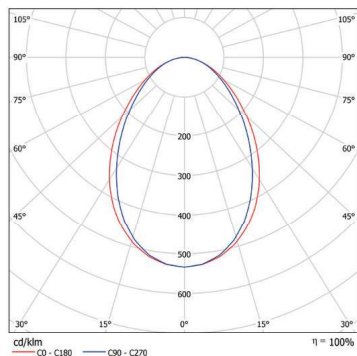

* Tolerance range for optical and electrical data: ±10 %

Options available on request:

SDIM	– Switch-control/dimming	MPRZ LT92	– Microprismatic diffuser for a better glare protection
DALI	– DALI driver	WIE	– 3-pole Wieland or similar connector
TW	– Tunable white	W625	– To fit 625x625 suspended ceiling (subject to minimum quantity)
BLT	– Bluetooth unit (for wireless control via mobile device)	IP44	– IP44 protection degree
EMG	– Emergency version 1 hour	RAL	– RAL colours
EM3	– Emergency version 3 hours	T830	– Colour temperature 3000K
OP LT80	– Opal diffuser with 80% light transmission	T840	– Colour temperature 4000K

CORONA D LED2X1800 E227 T840 MPRZ LT92