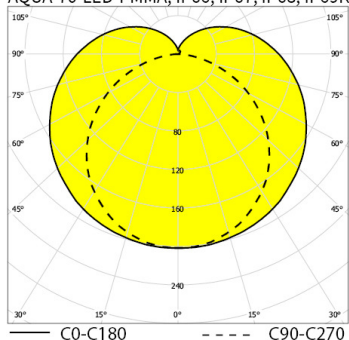

Accessories

053629 Mounting bracket AQUA-70 dark grey (1 pc)

053630 Mounting bracket AQUA-70 bright grey (1 pc)

053627 SS mounting bracket AQUA-70 (1 ks)

(lm)* - luminous flux (W)** - power input

AQUA-70-LED-PMMA, IP66, IP67, IP68, IP69K