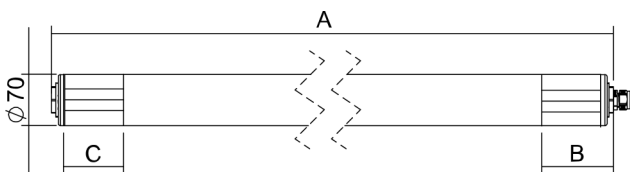

# AQUA-70-LED

IP 66, IP67, IP68, IP69K

**Application:**

car wash, chemical industry, water tanks and swimming pools.

**Ballast:**

EP – electronic ballast 220 – 240 V / 50 Hz-60Hz AC, 176-280 V DC

**Body:**

plastic tube with outer diameter of 70 mm and wall thickness 4 mm made from opal PC (polycarbonate) - IK10 or opal PMMA – IK06, sealing plugs at the ends of tube

**Fastening:**

fastening on ceiling or wall lighted area with mounting brackets, suspension by means of self-locking suspenders or with suspension brackets

**Fastening:**

screw connector terminal block, max. diameter of wires 2,5 mm<sup>2</sup>

1		To/A	(lm)*	(W)**	AxBxC (mm)
<b>-20°C ≤ t ≤ 40°C</b>					
084131	AQUA-70-LED-FL-5000-4K, IP66/IP67/IP68/IP69, l= 1250mm	4000	3806	34	1250×70×70
084151	AQUA-70-LED-FL-PMMA-5000-4K, IP66/IP67/IP68/IP69, l= 1250mm	4000	3909	34	
084132	AQUA-70-LED-FL-7500-4K, IP66/IP67/IP68/IP69, l= 1750mm	4000	5709	52	1750×70×70
084152	AQUA-70-LED-FL-PMMA-7500-4K, IP66/IP67/IP68/IP69, l= 1750mm	4000	5864	52	
<b>-20°C ≤ t ≤ 50°C</b>					
084130	AQUA-70-LED-FL-2500-4K, IP66/IP67/IP68/IP69, l= 750mm	4000	1910	17	750×70×70
084150	AQUA-70-LED-FL-PMMA-2500-4K, IP66/IP67/IP68/IP69, l= 750mm	4000	1954	17	