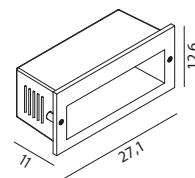

Art. 1933

NAMSOS Recessed Aluminium powder coated wall light. Supplied with tempered safety glass.

Art	Watt	Type of light source:	Luminous flux	Colour temperature	Lifetime (L70/B50)	EEL	Dimmable
1930	8,4W	LED	523 lm	3000K	50 000h	A++	Dim. Triac
5011*	8,4W	LED	557 lm	4000K	50 000h	A++	Dim. Triac