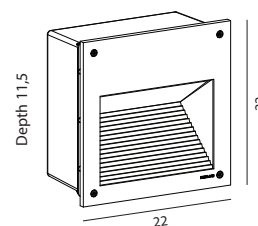

Accessories for Namsos Art. 1930

Incl. recessing box.

Art. 1930
Art. 5011*

*Namsos with 4000K available by request, contact your supplier.