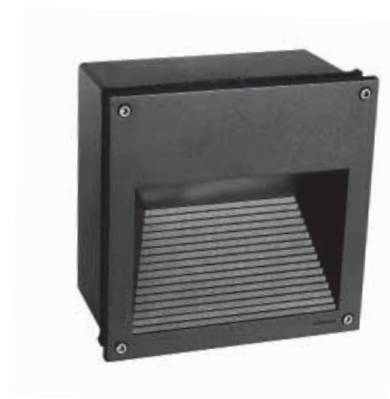

NAMSOS (Galv)

NAMSOS

NAMSOS (GALVANIZED) Recessed wall light with galvanized steel finish. Supplied with tempered safety glass.

Art	Watt	Type of light source:	Luminous flux	Colour temperature	Lifetime (L70/B50)	EEL	Dimmable
1933	5,2W	LED	289 lm	3000K	70 000h	A++	Dim. Triac

Accessories for Namsos (Galvanized) Art. 1933

Incl. recessing box.

Art. 1933

NAMSOS Recessed Aluminium powder coated wall light. Supplied with tempered safety glass.

Art	Watt	Type of light source:	Luminous flux	Colour temperature	Lifetime (L70/B50)	EEL	Dimmable
1930	8,4W	LED	523 lm	3000K	50 000h	A++	Dim. Triac
5011*	8,4W	LED	557 lm	4000K	50 000h	A++	Dim. Triac