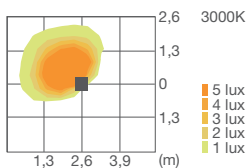

PRODUCT INFORMATION

IP65
IK 06
4 mm thick white tempered
flat glass diffuser
Cable input Ø 5÷12 mm

AVAILABLE COLOURS
neutral colour concrete
Other colours on request