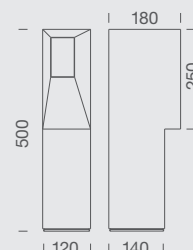

WHITE
LED
230V

60 93 619
LED 3000K CRI>80
 4W / 550 lm Nominal data
5,4W / 100 lm Rated data
 220-240V 50/60Hz
 A / A+ / A++
 Height 120 mm

PRODUCT INFORMATION

IP65
 IK 06
 4 mm thick white tempered
 flat glass diffuser
 Cable input Ø 5÷12 mm

AVAILABLE COLOURS
 neutral colour concrete
 Other colours on request

TECHNICAL DATA

WHITE
LED
230V

60 91 619
LED 3000K CRI>80
 8W / 1000 lm Nominal data
9,8W / 200 lm Rated data
 220-240V 50/60Hz
 A / A+ / A++
 Height 500 mm

PRODUCT INFORMATION

IP65
 IK 06
 4 mm thick white tempered
 flat glass diffuser
 Cable input Ø 5÷12 mm

AVAILABLE COLOURS
 neutral colour concrete
 Other colours on request

TECHNICAL DATA

Disponibile su richiesta senza maggiorazione di prezzo (per la composizione del codice consultare pagina 8)
 Available upon request without surcharge (for the code composition, please refer to page 9)

More details at:
[platek.eu/
 BLOCK](http://platek.eu/BLOCK)

WHITE
LED
230V

60 90 619
LED 3000K CRI>80
 16W / 2000 lm Nominal data
18,2W / 250 lm Rated data
 220-240V 50/60Hz
 A / A+ / A++
 Height 700 mm