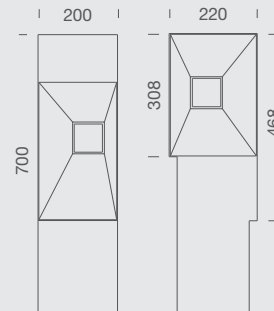

WHITE
LED
230V

60 93 619
LED 3000K CRI>80
 4W / 550 lm Nominal data
5,4W / 100 lm Rated data
 220-240V 50/60Hz
 A / A+ / A++
 Height 120 mm

PRODUCT INFORMATION

IP65
 IK 06
 4 mm thick white tempered
 flat glass diffuser
 Cable input Ø 5÷12 mm

More details at:
[platek.eu/
 BLOCK](http://platek.eu/BLOCK)

WHITE
LED
230V

60 90 619
LED 3000K CRI>80
 16W / 2000 lm Nominal data
18,2W / 250 lm Rated data
 220-240V 50/60Hz
 A / A+ / A++
 Height 700 mm

Diffuse
 40
 cd/klm

PRODUCT INFORMATION

IP65
 IK 06
 4 mm thick white tempered
 flat glass diffuser
 Cable input Ø 5÷12 mm

AVAILABLE COLOURS
 neutral colour concrete
 Other colours on request

TECHNICAL DATA