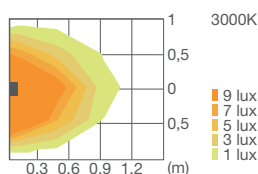

WHITE
LED
230V

60 93 619
LED 3000K CRI>80
 4W / 550 lm Nominal data
5,4W / 100 lm Rated data
 220-240V 50/60Hz
 A / A+ / A++
 Height 120 mm

PRODUCT INFORMATION

IP65
 IK 06
 4 mm thick white tempered
 flat glass diffuser
 Cable input Ø 5÷12 mm

AVAILABLE COLOURS
 neutral colour concrete
 Other colours on request

TECHNICAL DATA

WHITE
LED
230V

60 91 619
LED 3000K CRI>80
 8W / 1000 lm Nominal data
9,8W / 200 lm Rated data
 220-240V 50/60Hz
 A / A+ / A++
 Height 500 mm