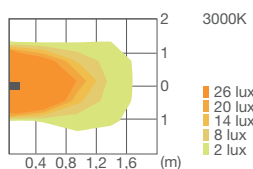

WHITE
LED
230V

60 93 619
LED 3000K CRI>80
 4W / 550 lm Nominal data
5,4W / 100 lm Rated data
 220-240V 50/60Hz
 A / A+ / A++
 Height 120 mm

PRODUCT INFORMATION

IP65
 IK 06
 4 mm thick white tempered
 flat glass diffuser
 Cable input Ø 5÷12 mm

AVAILABLE COLOURS
 neutral colour concrete
 Other colours on request

TECHNICAL DATA

WHITE
LED
230V

60 91 619
LED 3000K CRI>80
 8W / 1000 lm Nominal data
9,8W / 200 lm Rated data
 220-240V 50/60Hz
 A / A+ / A++
 Height 500 mm

PRODUCT INFORMATION

IP65
 IK 06
 4 mm thick white tempered
 flat glass diffuser
 Cable input Ø 5÷12 mm

AVAILABLE COLOURS
 neutral colour concrete
 Other colours on request

TECHNICAL DATA

Disponibile su richiesta senza maggiorazione di prezzo (per la composizione del codice consultare pagina 8)
 Available upon request without surcharge (for the code composition, please refer to page 9)