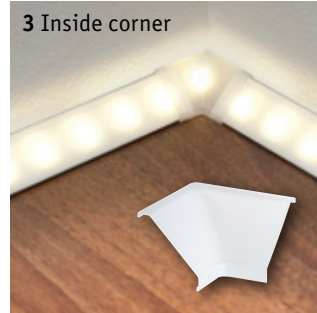

2013

Illuminated baseboards as highlights

- ▶ The triangular profiles with YourLED Stripes for illuminated baseboards, closing edges, undercabinets and other applications.
- ▶ The high-quality aluminium profiles have been coated with Eloxal for protection against dents or scratches.
- ▶ Delta Profils can be individually cut to length and are compatible with all of the LED strips in the YourLED assortment.

2 End cap

Delta Profil incl. Diffusor 1m

1×
⌀20 mm ⌀20 mm ⇄1 m
🛒 702.62

Delta Profil incl. Diffusor 2m

1×
⌀20 mm ⌀20 mm ⇄2 m
🛒 702.61

Delta Profil End Cap

2 pc. set
⌀20 ⇄8 ⌀20 mm
🛒 702.66

Delta Profil Inside Corner

2 pc. set
⌀21 ⇄35 ⌀35 mm
🛒 702.64

Delta Profil Outside Corner

2 pc. set
⌀21 ⇄35 ⌀35 mm
🛒 702.65

Delta Profil Cover

4 pc. set
⌀29 ⇄35 ⌀5 mm
🛒 702.63