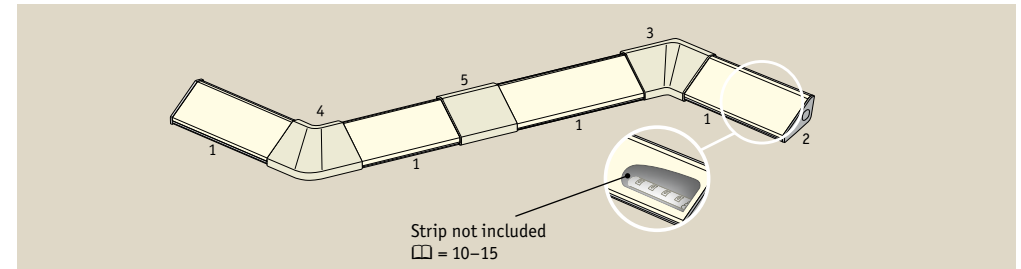

Delta Profil

iF Product Design Award 2013

Design experts from across the world honour the Paulmann Delta Profil with the iF product design award. The international jury awards the globally recognised seal of quality to products of excellent design.

2013

Illuminated baseboards as highlights

- ▶ The triangular profiles with YourLED Stripes for illuminated baseboards, closing edges, undercabinets and other applications.
- ▶ The high-quality aluminium profiles have been coated with Eloxal for protection against dents or scratches.
- ▶ Delta Profils can be individually cut to length and are compatible with all of the LED strips in the YourLED assortment.

A range of lighting effects are possible, depending on the placement.

Innovative designs for decorative room illumination

1 length 1 m and 2 m (cut to any length).
Incl. diffuser for uniform lighting effects.

2 End cap

Delta Profil incl. Diffusor 1m

1×
⌀20 mm ⌀20 mm ⇄1 m
🛒 702.62

Delta Profil incl. Diffusor 2m

1×
⌀20 mm ⌀20 mm ⇄2 m
🛒 702.61

Delta Profil End Cap

2 pc. set
⌀20 ⇄8 ⌀20 mm
🛒 702.66

Delta Profil Inside Corner