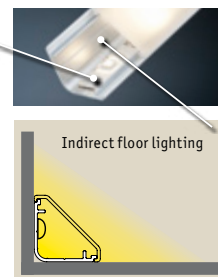

2013

Illuminated baseboards as highlights

- ▶ The triangular profiles with YourLED Stripes for illuminated baseboards, closing edges, undercabinets and other applications.
- ▶ The high-quality aluminium profiles have been coated with Eloxal for protection against dents or scratches.
- ▶ Delta Profils can be individually cut to length and are compatible with all of the LED strips in the YourLED assortment.

A range of lighting effects are possible, depending on the placement.

Innovative designs for decorative room illumination

1 length 1 m and 2 m (cut to any length).
Incl. diffuser for uniform lighting effects.