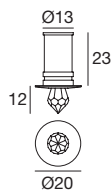

Elin | Crystal spotlight | powerLED 1 W DC 350 mA

Efficiency - CRI 80	Cct	Im S - D	Optic
Chrome 91200	M 2700 W 3000 N 4000 C 5000	98 - On req 106 - On req 112 - On req 137 - On req	00 General -

Electronics

89144	89145	99375	99708	99711	+ driver 24V DC 99374 75W 99331 150W
ON/OFF 1 - 2 art. p 138 x l 22 x h 21	ON/OFF 3 - 6 art. p 138 x l 22 x h 21	ON/OFF 6 - 12 art. p 138 x l 22 x h 21	24V DC converter 0/1-10V 1 - 4 art. p 138 x l 22 x h 21	24V DC converter DALI 1 - 4 art. p 138 x l 22 x h 21	

Recessed casing Pag. 11