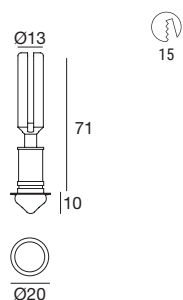

Beriel | Crystal spotlight | powerLED 2,1 W DC 220 mA

Efficiency - CRI 80	Cct	Im S - D	Optic
Chrome 83680	Z RGB		00 General -

Electronics

99703+99702	99333	DMX	Driver	Switching
Dimmer RF 1 - 12 art.	Dimmer DMX 2 - 12 art.	DMX Controllers Pag. 952 - 953	Driver CV 48V Pag. 941	Switching CV 48V Pag. 932

Recessed casing Pag. 11