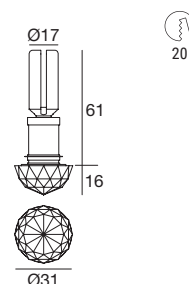

Ture | Crystal spotlight | powerLED 1,5 W DC 500 mA

20

Efficiency - CRI 80		Cct	lm S - D	Optic
Chrome	87353	M 2700	187 - On req	00 General -
		W 3000	199 - On req	
		N 4000	213 - On req	
		C 5000	227 - On req	

Electronics

99195	89146	99377	99709	99712	+ driver 24V DC
ON/OFF 1 - 2 art. p 138 x l 22 x h 21	ON/OFF 2 - 3 art. p 138 x l 22 x h 21	ON/OFF 3 - 6 art. p 138 x l 22 x h 21	24V DC converter 0/1-10V 1 art. p 138 x l 22 x h 21	24V DC converter DALI 1 art. p 138 x l 22 x h 21	99374 75W 99331 150W

Recessed casing Pag. 11