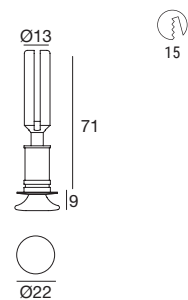

Beriel | Crystal spotlight | powerLED 2,1 W DC 220 mA

15

Efficiency - CRI 80	Cct	Im S - D	Optic
Chrome 83677	Z RGB		00 General -

Electronics

99703+99702	99333	DMX	Driver	Switching
Dimmer RF 1 - 12 art.	Dimmer DMX 2 - 12 art.	DMX Controllers Pag. 952 - 953	Driver CV 48V Pag. 941	Switching CV 48V Pag. 932

Recessed casing Pag. 11