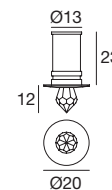

Elin | Crystal spotlight | 24 V DC | 5mmLED 0,5 W DC

	Cct	Im S - D	Optic
Chrome 87340	Z RGB		00 General -

Electronics

99696+99702	99331	99278	DMX	99331
Dimmer RF 1-140 art.	CV 24V 150 W p 150 x l 60 x h 35	Dimmer DMX 1-140 art.	DMX Controllers Pag. 952 - 953	CV 24V 150 W p 150 x l 60 x h 35

Recessed casing Pag. 11