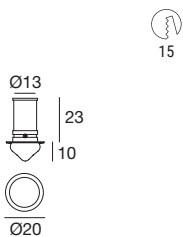

Beriel | Crystal spotlight | powerLED 1 W DC 350 mA