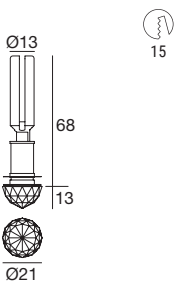

Ture | Crystal spotlight | powerLED 1,5 W DC 500 mA

15

Efficiency - CRI 80		Cct	lm S - D	Optic
Chrome	87350	M 2700	130 - On req	00 General -
		W 3000	140 - On req	
		N 4000	149 - On req	
		C 5000	182 - On req	

Electronics

99195	89146	99377	99709	99712	+ driver 24V DC
ON/OFF 1 - 2 art. p 138 x l 22 x h 21	ON/OFF 2 - 3 art. p 138 x l 22 x h 21	ON/OFF 3 - 6 art. p 138 x l 22 x h 21	24V DC converter 0/1-10V 1 art. p 138 x l 22 x h 21	24V DC converter DALI 1 art. p 138 x l 22 x h 21	99374 75W 99331 150W

Recessed casing Pag. 11