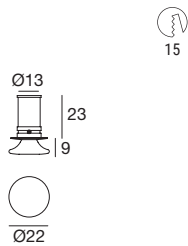

Recessed casing Pag. 11

Beriel | Crystal spotlight | powerLED 1 W DC 350 mA

15

Efficiency - CRI 80	Cct	Im S - D	Optic
Chrome 83675	M 2700	98 - On req	00 General -
	W 3000	106 - On req	
	N 4000	112 - On req	
	C 5000	137 - On req	