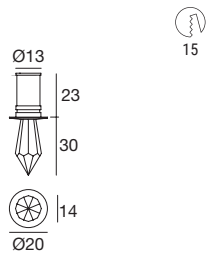

Beriel | Crystal spotlight | powerLED 1 W DC 350 mA

Efficiency - CRI 80	Cct	lm S - D	Optic
Chrome 92285	M 2700	98 - On req	00 General -
	W 3000	106 - On req	
	N 4000	112 - On req	
	C 5000	137 - On req	

Electronics

89144	89145	99375	99708	99711	+ driver 24V DC 99374 75W 99331 150W
ON/OFF 1 - 2 art. p 138 x l 22 x h 21	ON/OFF 3 - 6 art. p 138 x l 22 x h 21	ON/OFF 6 - 12 art. p 138 x l 22 x h 21	24V DC converter 0/1-10V 1 - 4 art. p 138 x l 22 x h 21	24V DC converter DALI 1 - 4 art. p 138 x l 22 x h 21	

Recessed casing Pag. 11

Beriel | Crystal spotlight | powerLED 1,5 W DC 500 mA

Efficiency - CRI 80	Cct	lm S - D	Optic
Chrome 87324	M 2700	130 - On req	00 General -
	W 3000	140 - On req	
	N 4000	149 - On req	
	C 5000	182 - On req	