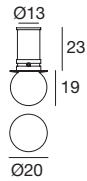

Beriel | Crystal spotlight | powerLED 1 W DC 350 mA