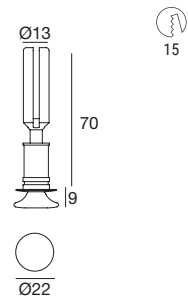

Beriel | Crystal spotlight | powerLED 1,5 W DC 500 mA

15

Efficiency - CRI 80	Cct	Im S - D	Optic
Chrome 83676	M 2700	130 - On req	00 General -
	W 3000	140 - On req	
	N 4000	149 - On req	
	C 5000	182 - On req	

Electronics

99195	89146	99377	99709	99712	+ driver 24V DC
ON/OFF 1 - 2 art. p 138 x 122 x h 21	ON/OFF 2 - 3 art. p 138 x 122 x h 21	ON/OFF 3 - 6 art. p 138 x 122 x h 21	24V DC converter 0/1-10V 1 art. p 138 x 122 x h 21	24V DC converter DALI 1 art. p 138 x 122 x h 21	99374 75W 99331 150W

Recessed casing Pag. 11