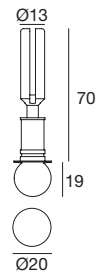

Beriel | Crystal spotlight | powerLED 1,5 W DC 500 mA