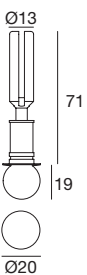

Beriel | Crystal spotlight | powerLED 2,1 W DC 220 mA