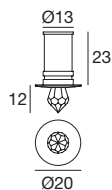

Recessed casing Pag. 11

Elin | Crystal spotlight | 24 V DC | 5mmLED 0,5 W DC

	Cct	Im S - D	Optic
Chrome 87337	W 3000 C 5000	On request On request	00 General -

Electronics

89408	99374	83018	99332	99722
ON/OFF 1 - 10 art. p 138 x l 22 x h 21	ON/OFF 1 - 140 art. p 210 x l 48 x h 25	PUSH 1 - 140 art. p 210 x l 48 x h 25	0/1-10V 1 - 280 art. p 150 x l 60 x h 35	ON/OFF 1 - 220 art. p 191 x l 63 x h 38