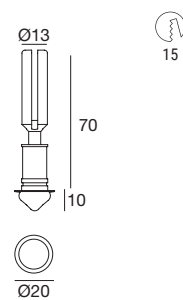

Beriel | Crystal spotlight | powerLED 1,5 W DC 500 mA

Efficiency - CRI 80	Cct	Im S - D	Optic
Chrome 83679	M 2700	130 - On req	00 General -
	W 3000	140 - On req	
	N 4000	149 - On req	
	C 5000	182 - On req	

Electronics

99195	89146	99377	99709	99712	+ driver 24V DC 99374 75W 99331 150W
ON/OFF 1 - 2 art. p 138 x l 22 x h 21	ON/OFF 2 - 3 art. p 138 x l 22 x h 21	ON/OFF 3 - 6 art. p 138 x l 22 x h 21	24V DC converter 0/1-10V 1 art. p 138 x l 22 x h 21	24V DC converter DALI 1 art. p 138 x l 22 x h 21	

Recessed casing Pag. 11