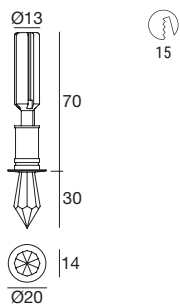

Beriel | Crystal spotlight | powerLED 2,1 W DC 220 mA

Cct	lm S - D	Optic
Chrome 87325	Z RGB	00 General -

Electronics

99703+99702	99333	DMX	Driver	Switching
Dimmer RF 1 - 12 art.	Dimmer DMX 2 - 12 art.	DMX Controllers Pag. 952 - 953	Driver CV 48V Pag. 941	Switching CV 48V Pag. 932

Recessed casing Pag. 11