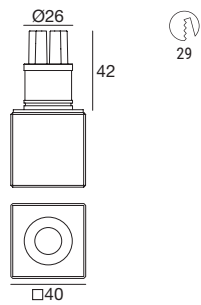

Gude | Crystal spotlight | powerLED 1,5 W DC 500 mA

Efficiency - CRI 80		Cct	lm S - D	Optic
Chrome	87335	M 2700	187 - On req	00 E.W.Flood(99°)
		W 3000	199 - On req	
		N 4000	213 - On req	
		C 5000	227 - On req	

Electronics

99195	89146	99377	99709	99712	+ driver 24V DC
ON/OFF 1 - 2 art. p 138 x l 22 x h 21	ON/OFF 2 - 3 art. p 138 x l 22 x h 21	ON/OFF 3 - 6 art. p 138 x l 22 x h 21	24V DC converter 0/1-10V 1 art. p 138 x l 22 x h 21	24V DC converter DALI 1 art. p 138 x l 22 x h 21	99374 75W 99331 150W

Recessed casing Pag. 11