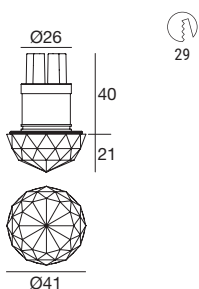

Ture | Crystal spotlight | powerLED 1,5 W DC 500 mA

29

Efficiency - CRI 80		Cct	lm S - D	Optic
Chrome	87356	M 2700	187 - On req	00 General -
		W 3000	199 - On req	
		N 4000	213 - On req	
		C 5000	227 - On req	

Electronics

99195	89146	99377	99709	99712	+ driver 24V DC
ON/OFF 1 - 2 art. p 138 x l 22 x h 21	ON/OFF 2 - 3 art. p 138 x l 22 x h 21	ON/OFF 3 - 6 art. p 138 x l 22 x h 21	24V DC converter 0/1-10V 1 art. p 138 x l 22 x h 21	24V DC converter DALI 1 art. p 138 x l 22 x h 21	99374 75W 99331 150W

Recessed casing Pag. 11