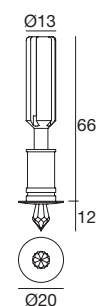

Elin | Crystal spotlight | powerLED 1,5 W DC 500 mA

Efficiency - CRI 80	Cct	Im S - D	Optic
Chrome 87323	M 2700 W 3000 N 4000 C 5000	130 - On req 140 - On req 149 - On req 182 - On req	00 W.Flood (48°)

Electronics

99195	89146	99377	99709	99712	+ driver 24V DC 99374 75W 99331 150W
ON/OFF 1 - 2 art. p 138 x l 22 x h 21	ON/OFF 2 - 3 art. p 138 x l 22 x h 21	ON/OFF 3 - 6 art. p 138 x l 22 x h 21	24V DC converter 0/1-10V 1 art. p 138 x l 22 x h 21	24V DC converter DALI 1 art. p 138 x l 22 x h 21	

Recessed casing Pag. 11