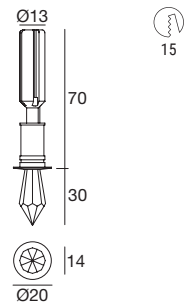

Beriel | Crystal spotlight | powerLED 1 W DC 350 mA

Efficiency - CRI 80	Cct	lm S - D	Optic
Chrome 92285	M 2700	98 - On req	00 General -
	W 3000	106 - On req	
	N 4000	112 - On req	
	C 5000	137 - On req	

Electronics

89144	89145	99375	99708	99711	+ driver 24V DC 99374 75W 99331 150W
ON/OFF 1 - 2 art. p 138 x l 22 x h 21	ON/OFF 3 - 6 art. p 138 x l 22 x h 21	ON/OFF 6 - 12 art. p 138 x l 22 x h 21	24V DC converter 0/1-10V 1 - 4 art. p 138 x l 22 x h 21	24V DC converter DALI 1 - 4 art. p 138 x l 22 x h 21	

Recessed casing Pag. 11

Beriel | Crystal spotlight | powerLED 1,5 W DC 500 mA

Efficiency - CRI 80	Cct	lm S - D	Optic
Chrome 87324	M 2700	130 - On req	00 General -
	W 3000	140 - On req	
	N 4000	149 - On req	
	C 5000	182 - On req	