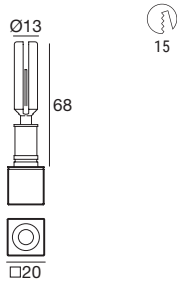

Gude | Crystal spotlight | powerLED 1,5 W DC 500 mA