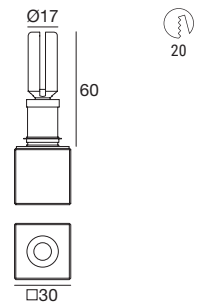

Gude | Crystal spotlight | powerLED 1,5 W DC 500 mA

Efficiency - CRI 80		Cct	lm S - D	Optic
Chrome	87332	M 2700	187 - On req	00 E.W.Flood(99°)
		W 3000	199 - On req	
		N 4000	213 - On req	
		C 5000	227 - On req	

Electronics

99195	89146	99377	99709	99712	+ driver 24V DC
ON/OFF 1 - 2 art. p 138 x l 22 x h 21	ON/OFF 2 - 3 art. p 138 x l 22 x h 21	ON/OFF 3 - 6 art. p 138 x l 22 x h 21	24V DC converter 0/1-10V 1 art. p 138 x l 22 x h 21	24V DC converter DALI 1 art. p 138 x l 22 x h 21	99374 75W 99331 150W

Recessed casing Pag. 11