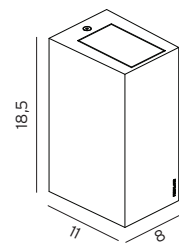

LILLEHAMMER

LILLEHAMMER Aluminium powder coated wall light. Clear glass. Front for Art. 1580 can be turned both ways.

Art	Watt	Type of light source:	Luminous flux	Colour temperature	Lifetime (L70/B50)	EEI	Dimmable
1580	7,1W	LED	129 lm	3000K	50 000h	A++	Dim. Triac
5027*	7,1W	LED	127 lm	4000K	50 000h	A++	Dim. Triac
1581	7,1W	LED	205 lm	3000K	50 000h	A++	Dim. Triac
5028*	7,1W	LED	221 lm	4000K	50 000h	A++	Dim. Triac
1582	4,2W	LED	103 lm	3000K	50 000h	A++	Dim. Triac
5029*	4,2W	LED	111 lm	4000K	50 000h	A++	Dim. Triac
1583	7,1W	LED	34 lm	3000K	50 000h	A++	Dim. Triac
5030*	7,1W	LED	32 lm	4000K	50 000h	A++	Dim. Triac
1584	4,2W	LED	17 lm	3000K	50 000h	A++	Dim. Triac
5031*	4,2W	LED	16 lm	4000K	50 000h	A++	Dim. Triac

* Lillehammer with 4000K available by request, contact your supplier.