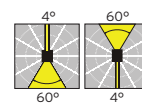

Art. 1580, 5027*