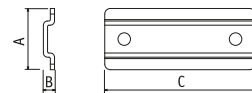

Connection bracket

- Steel bracket to connect two conduits
- Made in unpainted steel

CODE NO.	Description	A	B	C
5402	Connection bracket	22	4	54