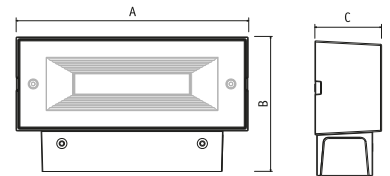

- Structure totally in aluminium
- Complete with Led 4,2W. Mask included
- Side and bottom cable entry
- CRI 85 / 3500K
- Driver 230V inside
- Through wiring allowed
- Pre-phosphochrome + UV resistant coating
- Corten colour available upon request
- IP 65 - Class II
- Made according to EN 60439-1 European standards