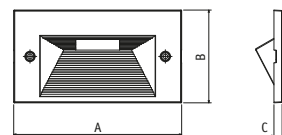

CODE NO.	Description	A	B	C
5463 *	Mask for body 5430	134	74	6,5