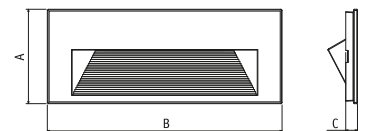

CODE NO.	Description	A	B	C
5444 *	Mask for body 5435	78	194	9,7