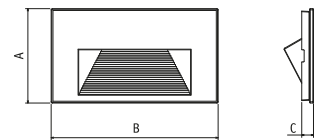

CODE NO.	Description	A	B	C
5443 *	Mask for body 5430	78	138	10