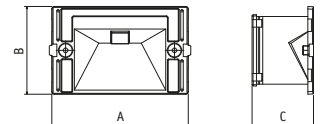

- Body in polycarbonate
- Stainless steel screws
- To be installed on the backbox cod. 5480
- Photobiologic safety: risk group 0 standard EN 62471:08
- Led Citizen 1 W incorporated
- 105 lumen
- Warm tonality 3.500K / CRI color rendering index 85
- Life: 70% guaranteed after 50.000 h / progressive reduction until a max of 100.000 h
- 220-250V power / 350 mA - 12V incorporated
- IP 65 with 5480 - Class II double insulation
- Made according to EN 60598-1:08+A11:09 European standards C €