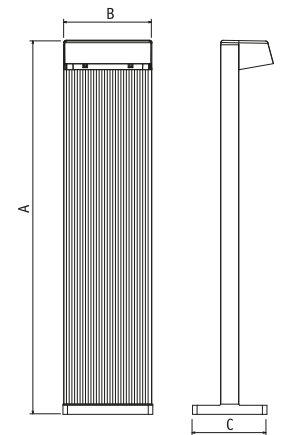

Colours **GR** **GM**