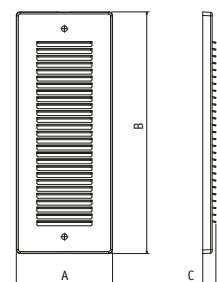

CODE NO.	Description	A	B	C
5476 *	Mask for body 5440	77	193	10,5