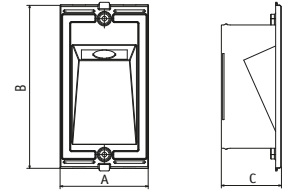

- Body in polycarbonate
- Stainless steel screws
- To be installed on the backbox cod. 5481
- Photobiologic safety: risk group 0 standard EN 62471:08
- Led 1 W incorporated
- 105 lumen
- Warm tonality 3.500K / CRI color rendering index 85
- Life: 70% guaranteed after 50.000 h / progressive reduction until a max of 100.000 h
- 220-250V power / 350 mA - 12V incorporated
- IP 65 with 5481 - Class II double insulation
- Made according to EN 60598-1:08+A11:09 European standards C €