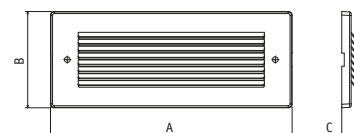

CODE NO.	Description	A	B	C
5477 *	Mask for body 5440	193	77	10,5