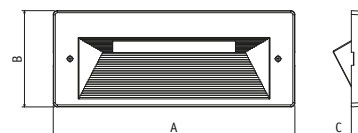

CODE NO.	Description	A	B	C
5474 *	Mask for body 5435	193	77	7,5