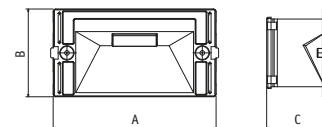

- Body in polycarbonate
- Stainless steel screws
- To be installed on the backbox cod. 5481
- Photobiologic safety: risk group 0 standard EN 62471:08
- Led Citizen 3,2 W incorporated
- 265 lumen totally
- Warm tonality 3.500K / CRI color rendering index 85
- Life: 70% guaranteed after 50.000 h / progressive reduction until a max of 100.000 h
- 220-250V power / 350 mA - 12V incorporated
- IP 65 with 5481 - Class II double insulation
- Made according to EN 60598-1:08+A11:09 European standards C E

CODE NO.	Lamp	W	Lumen	A	B	C
5430	☐ ☐ Led	3,2	265	130	70	49

12V version on request. Dimmable version on request.
IP65 range is guaranteed if installed with Goccia backbox code 5481.
Other tonality on request.