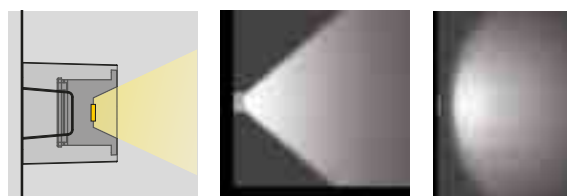

Box + 5440 outwards oriented.