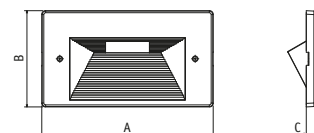

CODE NO.	Description	A	B	C
5473 *	Mask for body 5430	137	77	7,5