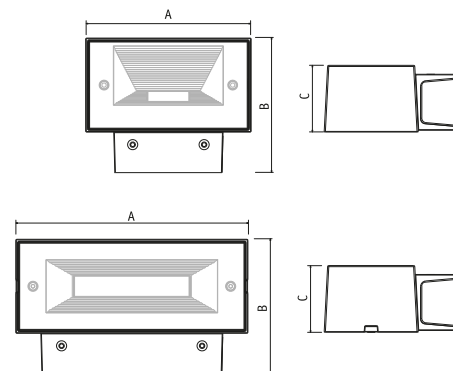

Box only. Quantum fitting supplied separately.

Box + 5430-5435 downwards oriented.

Box + 5440 outwards oriented.

Quantum wall washer box aluminium

- Aluminium body
- Made to contain body 5430, 5435 or 5440 and its masks
- The body 5435 can be outwards or wallwards oriented
- Rear or side cable entry
- Through wiring allowed
- Terminal block incorporated
- Suitable to 12 mm \varnothing wiring
- Pre-phosphochrome + UV resistant coating
- Made according to EN 60439-1 European standards $\text{C}\ \text{C}\ \text{C}$