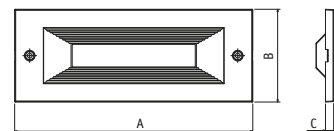

CODE NO.	Description	A	B	C
5465 *	Mask for body 5440	190	74	6,5