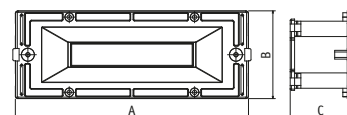

CODE NO.	Lamp	W	Lumen	A	B	C
5440	☐ ☐☐☐☐☐☐☐☐☐☐ Led	4,2	410	186	70	50

12V version on request. Dimmable version on request.
IP65 range is guaranteed if installed with Goccia backbox code 5482.