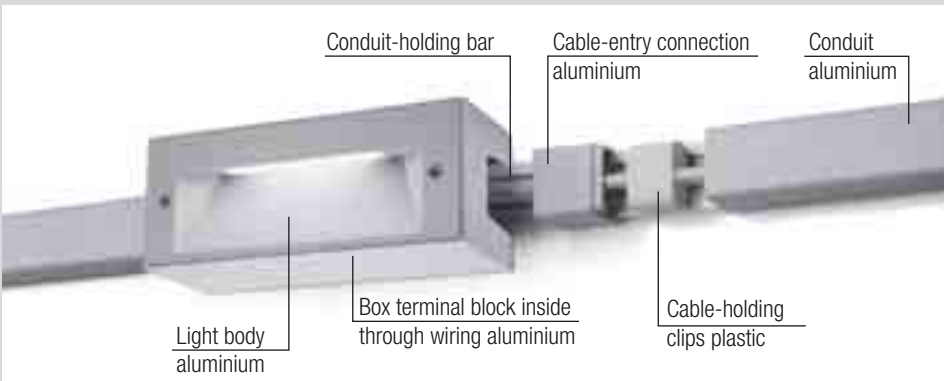

Box only. Quantum fitting supplied separately.

Box + 5430-5435 outwards/wallwards oriented.

Box + 5440 downwards oriented.

Only one light point will generate all the lights you need

The vandal-proof cable trunking, completely in aluminium, allows to give power to many lights starting from only one light point. Suitable to hold the external or the wall-washer boxes. In this way you can bring the light where you cannot recess a backbox or where the wall already is existing.