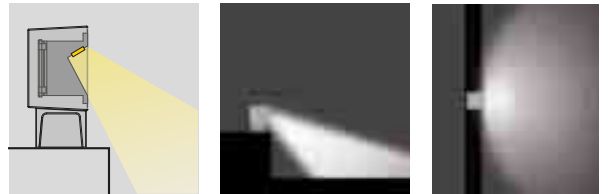

Colours **GR** **GM**

CODE NO.	Lamp	W	Lumen	A	B	C
5595 *	Led	3,2	265	139	110	56
5596 *	Led	4,2	410	195	110	56

Complete with Led unit 3,2W (5595) and 4,2W (5596).