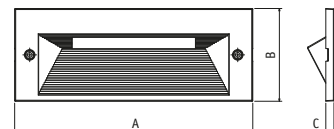

CODE NO.	Description	A	B	C
5464 *	Mask for body 5435	190	74	6,5