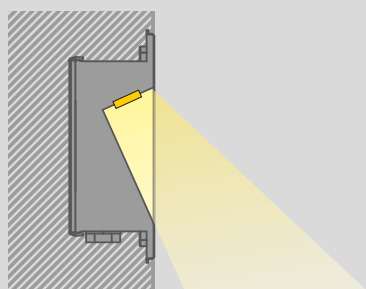

Small and elegant garden posts complete the range. A first light is directed towards down to give light on the walkway plane and an second optional light in the opposite side can enlarge the lighting area in the other side of the post.

LED Quantum posts

Quantum. New recessed lighting technology.

Easy and practical to install: the light body can be dressed by different types of Masks.

Six light bodies in different shapes, driver 220-240V inside, **can be connected to the normal 220-240V power line** (or 12V on request). Complete the lighting fitting and dress the body with Masks in the material you'll think right: the precious stainless steel 316 L, the aluminium in three different colors, the more economical polycarbonate or precious glass.

The right light.

The inclined light shapes are made to push the light towards the ground: not to lose any lumen and to avoid any dazzling. The vertical versions distribute forward the light, the horizontal versions enlarge the angle beam and allow to increase the spacing between two lamps.