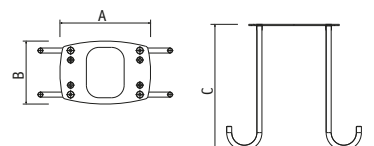

- Stainless steel plate with ground anchoring set
- To be installed with codes 5591 - 5592