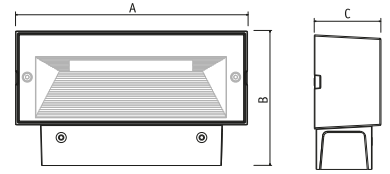

- Structure totally in aluminium
- Complete with Led 3,2W (5595) and 4,2W (5596). Mask included
- Side and bottom cable entry
- CRI 85 / 3500K
- Driver 230V inside
- Through wiring allowed
- Pre-phosphochrome + UV resistant coating
- Corten colour available upon request
- IP 65 - Class II
- Made according to EN 60439-1 European standards