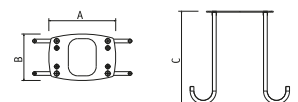

- Stainless steel plate with ground anchoring set
- To be installed with codes 5593-5594