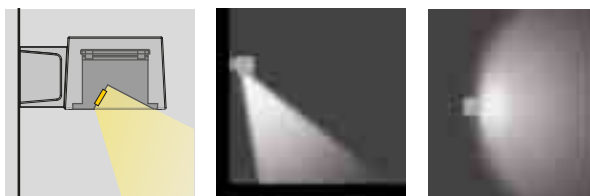

Box + 5430-5435 outwards/wallwards oriented.