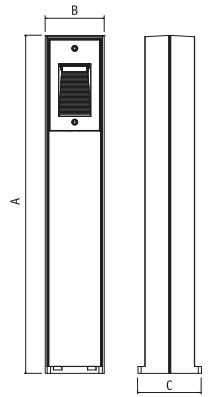

Side cap

- Rubber side cap

| CODE NO. | Description | A | B | C |
|----------|-------------|------|---|------|
| 5407 | Side cap | 24,5 | 8 | 38,8 |

Quantum aluminium post

goccia
ILLUMINAZIONE

- Structure, base and top in aluminium
- Complete with Led 3,2W / 3500K / CRI 85 / 265 lumen + mask 5462
- Option to insert on the back the body 5440 and the mask 5465 or 5466
- Driver 230V inside
- Connection box inside
- Photobiologic safety: risk group 0 standard EN 62471:08
- Pre-phosphochrome + UV resistant coating
- Corten colour available upon request
- IP 65  - Class II 
- Made according to EN 60439-1 European standards 