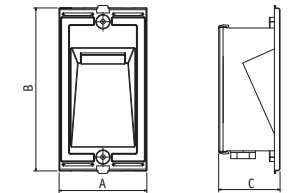

CODE NO.	Lamp	W	Lumen	A	B	C
5421	□ Led	1	105	70	130	49

12V version on request. IP65 range is guaranteed if installed with Goccia backbox code 5481. Other tonality on request.

- Body in polycarbonate
- Stainless steel screws
- To be installed on the backbox cod. 5481
- Photobiologic safety: risk group 0 standard EN 62471:08
- Led Citizen 3,2 W incorporated
- 265 lumen totally
- Warm tonality 3.500K / CRI color rendering index 85
- Life: 70% guaranteed after 50.000 h / progressive reduction until a max of 100.000 h
- 220-250V power / 350 mA - 12V incorporated
- IP 65 with 5481 - Class II double insulation
- Made according to EN 60598-1:08+A11:09 European standards C €