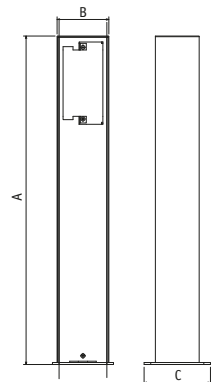

Colours **IN**

CODE NO.	Lamp	W	Lumen	A	B	C
5592 *	Led	3,2	265	495	66	100

Complete with Led body in front.