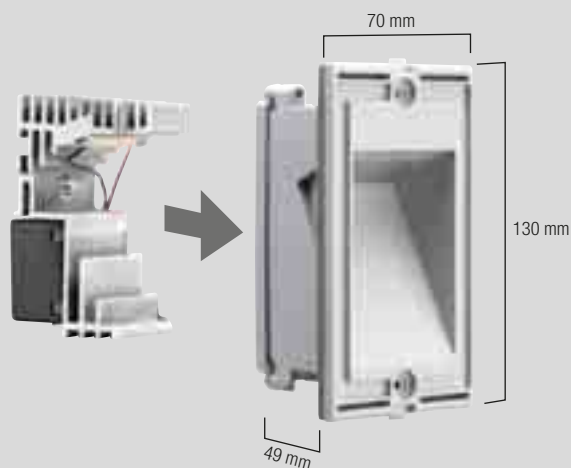

Small size: the light body, small and shallow, as result of a careful design of miniature shape, contains a well dimensioned thermic heat sink and the transformer 220-250 V / 12V. It allows to install Quantum in a normal and easy 220-250V power line. The backboxes are small and shallow as well.

LED Quantum posts

Quantum. New recessed lighting technology.

Easy and practical to install: the light body can be dressed by different types of Masks.

Six light bodies in different shapes, driver 220-240V inside, **can be connected to the normal 220-240V power line** (or 12V on request). Complete the lighting fitting and dress the body with Masks in the material you'll think right: the precious stainless steel 316 L, the aluminium in three different colors, the more economical polycarbonate or precious glass.

The right light.

The inclined light shapes are made to push the light towards the ground: not to lose any lumen and to avoid any dazzling. The vertical versions distribute forward the light, the horizontal versions enlarge the angle beam and allow to increase the spacing between two lamps.

Photobiologic safety: risk group 0 standard EN 62471:08.

Small sizes: a great asset.

Inside a powerful heat sink keeps the temperature in the correct limit and the 220V-250V / 12V transformer allows to use a normal power line. 49 mm only inside in the wall.