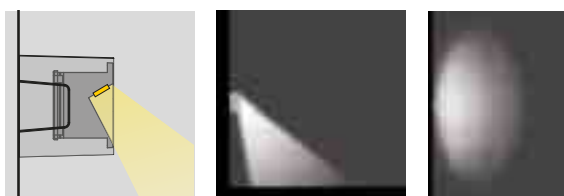

Box + 5430-5435 downwards oriented.