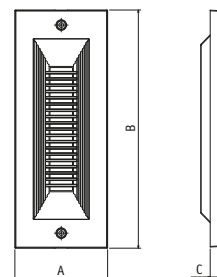

CODE NO.	Description	A	B	C
5466 *	Mask for body 5440	74	190	6,5