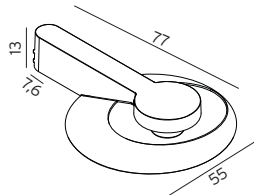

SUNNFJORD

LED

SUNNFJORD

IP55, class I
Ideally suited for use in communal areas such as car parks and walkways, Sunnfjord is a powder coated aluminium head.

For use on poles with 76mm external diameter at top.

Supplied with frosted lens

See also poles for use with Sunnfjord on p. 11

Art. 1507

46,7W LED 
Aluminium, 1507AL
Graphite, 1507GR
LED module: 6000 lm,
4000K, 60 000h, EEL: A++

Art. 1508

31,5W LED 
Aluminium, 1508AL
Graphite, 1508GR
LED module: 4342 lm,
4000K, 60 000h, EEL: A++

Accessories

Art. 1509
Adapter for 76/60mm
Aluminium, 1509AL
Graphite, 1509GR

Suitable to use with poles \varnothing 60mm