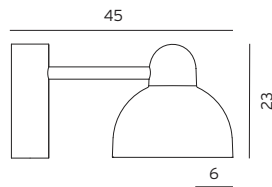

KOSTER LAMP HEAD

IP54, Class I
Ideally suited for use in communal areas such as car parks and walkways, Koster is a powder coated aluminium head supplied with optical structure polycarbonate lens.

Art. 1913: For use on poles with 60mm external diameter at top.

See also poles for use with Koster on p. 11

Art. 1913
18,8W LED
Aluminium, 1913AL
Graphite, 1913GR
LED module: 2000 lumen, 3000K, 50000h, EEI: A+

* Koster with 4000K available by request, contact your supplier.