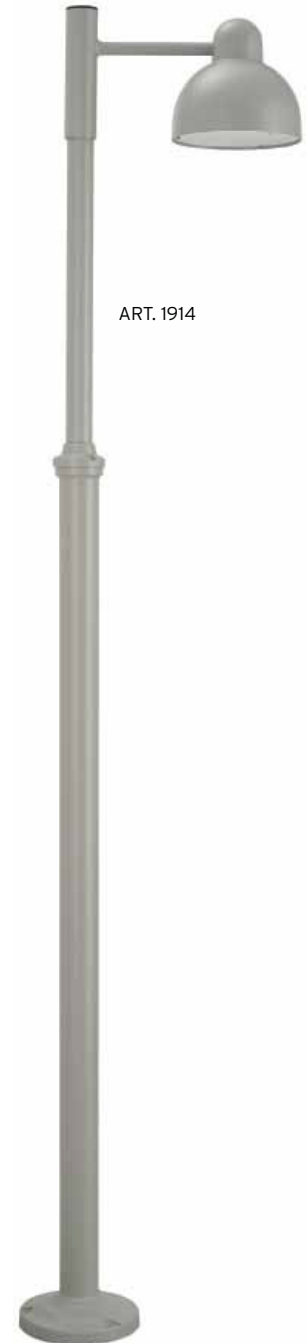

# KOSTER

LED

ART. 1913

ART. 1914

KOSTER FAMILY →

## KOSTER LAMP HEAD

IP54, Class I  
Ideally suited for use in communal areas such as car parks and walkways, Koster is a powder coated aluminium head supplied with optical structure polycarbonate lens.

**Art. 1913:** For use on poles with 60mm external diameter at top.

See also poles for use with Koster on p. 11

**Art. 1913**   
18,8W LED  
Aluminium, 1913AL  
Graphite, 1913GR  
LED module: 2000 lumen, 3000K, 50000h, EEI: A+

## KOSTER TELESCOPIC POLE

IP54, class I  
Ideally suited for use in communal areas such as car parks and walkways, Powder coated aluminium. Optical structure polycarbonate lens. Pole and head included.