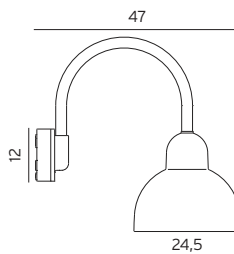

KOSTER

KOSTER
IP54
Powder coated aluminium wall light supplied with optical structure polycarbonate lens.

Accessories
Art. 158
Corner bracket for Koster wall models.
Aluminium, 158AL
Graphite, 158GR

Art. 720
E27, 77W Halo. max class II
Aluminium, 720AL
Graphite, 720GR
EEI: A+..D

Art. 1911
18,8W LED class I 
Aluminium, 1911AL
Graphite, 1911GR
LED module: 2000 lumen, 3000K, 50000h, EEI: A+

Art. 724
E27, 77W Halo. max class I
Aluminium, 724AL
Graphite, 724GR
EEI: A+..D

Art. 725
11,3W LED class I 
Aluminium, 725AL
Graphite, 725GR
LED module: 1100 lumen, 3000K, 50000h, EEI: A+