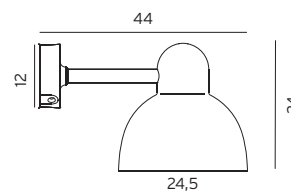

KOSTER

KOSTER
IP54
Powder coated aluminium wall light supplied with optical structure polycarbonate lens.

Accessories
Art. 158
Corner bracket for Koster wall models.
Aluminium, 158AL
Graphite, 158GR

Art. 720
E27, 77W Halo. max class II
Aluminium, 720AL
Graphite, 720GR
EEI: A+..D

Art. 1911
18,8W LED class I 
Aluminium, 1911AL
Graphite, 1911GR
LED module: 2000 lumen, 3000K, 50000h, EEI: A+

Art. 724
E27, 77W Halo. max class I
Aluminium, 724AL
Graphite, 724GR
EEI: A+..D

Art. 725
11,3W LED class I 
Aluminium, 725AL
Graphite, 725GR
LED module: 1100 lumen, 3000K, 50000h, EEI: A+

Art. 1912 
18,8W LED class I
Aluminium, 1912AL
Graphite, 1912GR
LED module: 2000 lumen, 3000K, 50000h, EEI: A+