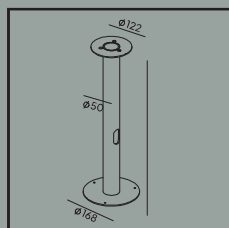

Accessories:

Art. 205

Concreting anchor

Art. 206

Anchoring support

Art	Type of light source	Watt	Luminous flux	Colour temperature	L70/B50	Light control
1410BL	E27	-	-	-	-	-
1410GA						
1356BL	LED	8,5W	310lm	4000K	> 50 000h	Dimmable
1356GA				3000K		
1419BL			292lm	3000K		
1419GA						