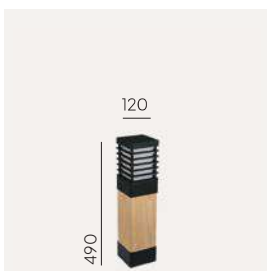

Art	Type of light source	Watt	Luminous flux	Colour temperature	L70/B50	Light control
1403BL	E27	-	-	-	-	-
1403GA						
1347BL	LED	8,5W	310lm	4000K	> 50 000h	Dimmable
1347GA				3000K		
1407BL			292lm	3000K		
1407GA