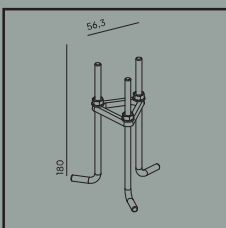

Accessories:

Art. 205

Concreting anchor

Art. 206

Anchoring support

Art	Type of light source	Watt	Luminous flux	Colour temperature	L70/B50	Light control
1410BL	E27	-	-	-	-	-
1410GA						
1356BL	LED	8,5W	310lm	4000K	> 50 000h	Dimmable
1356GA				3000K		
1419BL			292lm	3000K		
1419GA						