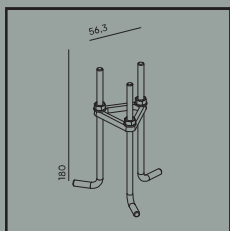

Accessories:

Art. 205

Concreting anchor

Art. 206

Anchoring support

Art	Type of light source	Watt	Luminous flux	Colour temperature	L70/B50	Light control
2304AL	LED	9,1W	864lm	3000K	72 000h	Dimmable
2304GR				4000K		
2305AL			873lm	4000K		
2305GR						