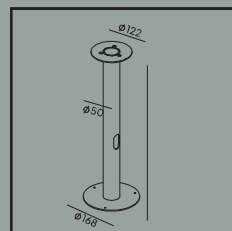

Accessories:

Art. 205

Concreting anchor

Art. 206

Anchoring support

Art	Type of light source	Watt	Luminous flux	Colour temperature	L70/B50	Light control
2304AL	LED	9,1W	864lm	3000K	72 000h	Dimmable
2304GR				4000K		
2305AL			873lm	4000K		
2305GR						