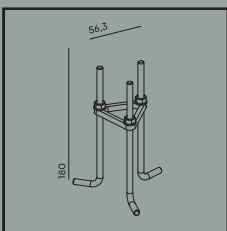

Accessories:

Art. 205
Concreting anchor

Art. 206
Anchoring support

Art	Type of light source	Watt	Luminous flux	Colour temperature	L70/B50	Light control
1440BL	E27	-	-	-	-	-
1440GA						
1665BL	LED	8,5W	146lm	3000K	>50 000h	Dimmable
1665GA				4000K		
1666BL			151lm	4000K		
1666GA						