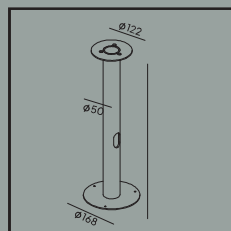

Accessories:

Art. 205
Concreting anchor

Art. 206
Anchoring support

Art	Type of light source	Watt	Luminous flux	Colour temperature	L70/B50	Light control
1440BL	E27	-	-	-	-	-
1440GA						
1665BL	LED	8,5W	146lm	3000K	>50 000h	Dimmable
1665GA				4000K		
1666BL			151lm	4000K		
1666GA						