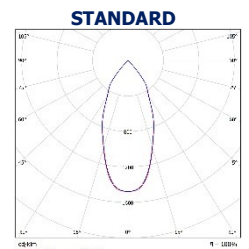

Available accessories:

Product: Suspension MTG KIT SUSI
Description: Suspension wire set "I" type, 1.5m adjustable, 1pcs
*note - 1pcs MTG KIT SUSI for one fitting required