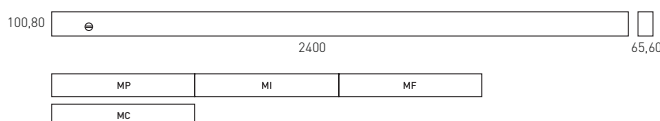

Aliket LED 2400mm 120w óptica transparente / línea continua Aliket LED 2400mm 120w transparent optical / linear lighting

Incluye driver, óptica transparente y LED Oslon SSL
Includes driver, transparent optical and LED Oslon SSL

Ref.	Color/Colour	W	Lum.	Med./Measu.
037 01 3 12 1 84 MP	Blanco/White	120W	12600	2400x100,80x65,60
037 01 3 12 1 84 MI	Blanco/White	120W	12600	2400x100,80x65,60
037 01 3 12 1 84 MF	Blanco/White	120W	12600	2400x100,80x65,60
037 01 3 12 1 84 MC	Blanco/White	120W	12600	2400x100,80x65,60

Aliket LED 2400mm 120w óptica mate / línea continua Aliket LED 2400mm 120w matt optical / linear lighting

Incluye driver, óptica mate y LED Oslon SSL
Includes driver, matt optical and LED Oslon SSL

Ref.	Color/Colour	W	Lum.	Med./Measu.
037 01 3 12 2 84 MP	Blanco/White	120W	12600	2400x100,80x65,60
037 01 3 12 2 84 MI	Blanco/White	120W	12600	2400x100,80x65,60
037 01 3 12 2 84 MF	Blanco/White	120W	12600	2400x100,80x65,60
037 01 3 12 2 84 MC	Blanco/White	120W	12600	2400x100,80x65,60

Aliket LED 2400mm 120w óptica asimétrica / línea continua Aliket LED 2400mm 120w asymmetric optical / linear lighting

Incluye driver, óptica asimétrica y LED Oslon SSL
Includes driver, asymmetric optical and LED Oslon SSL

Ref.	Color/Colour	W	Lum.	Med./Measu.
037 01 3 12 3 84 MP	Blanco/White	120W	12600	2400x100,80x65,60
037 01 3 12 3 84 MI	Blanco/White	120W	12600	2400x100,80x65,60
037 01 3 12 3 84 MF	Blanco/White	120W	12600	2400x100,80x65,60
037 01 3 12 3 84 MC	Blanco/White	120W	12600	2400x100,80x65,60

Opciones / Options

Ref. DRD Driver regulable Dali / Dimmable driver Dali
Ref. KE1 Kit de emergencia 1 h. autonomía / Emergency kit 1h. of autonomy
Ref. KE3 Kit de emergencia 3 h. autonomía / Emergency kit 3 h. of autonomy
Ref. CRI90 CRI>90

Colores / Colours: Negro / Black (02) - Cromo mate / Matt chrome (52) - Titanio / Titanium (90)
Disponible carta de colores RAL bajo pedido / RAL color chart available on request

Opciones / Options LED	Ref. 83	Ref. 84	Ref. 85	Ref. 85
CRI>80 / Temp. de color / Colour temperature	3000°k	4000°k	5000°k	5700°k
80w Duris E5	8360	8400	-	8400
120w Oslon SSL	10920	12600	12600	-