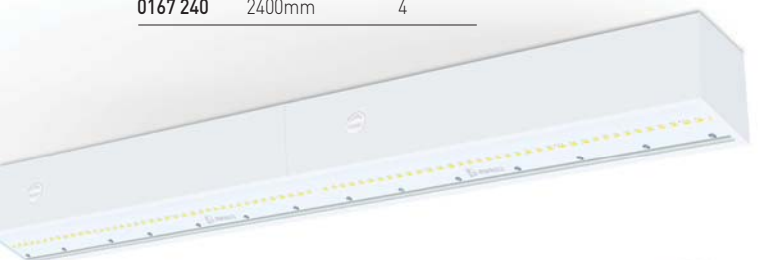

Pinza para superficie / Clamp surface

Pinza para superficie Aliket
Clamp surface Aliket

Ref.	Aliket	Unds. por luminaria Units per luminaire
0167 600	600mm	2
0167 120	1200mm	3
0167 150	1500mm	3
0167 240	2400mm	4