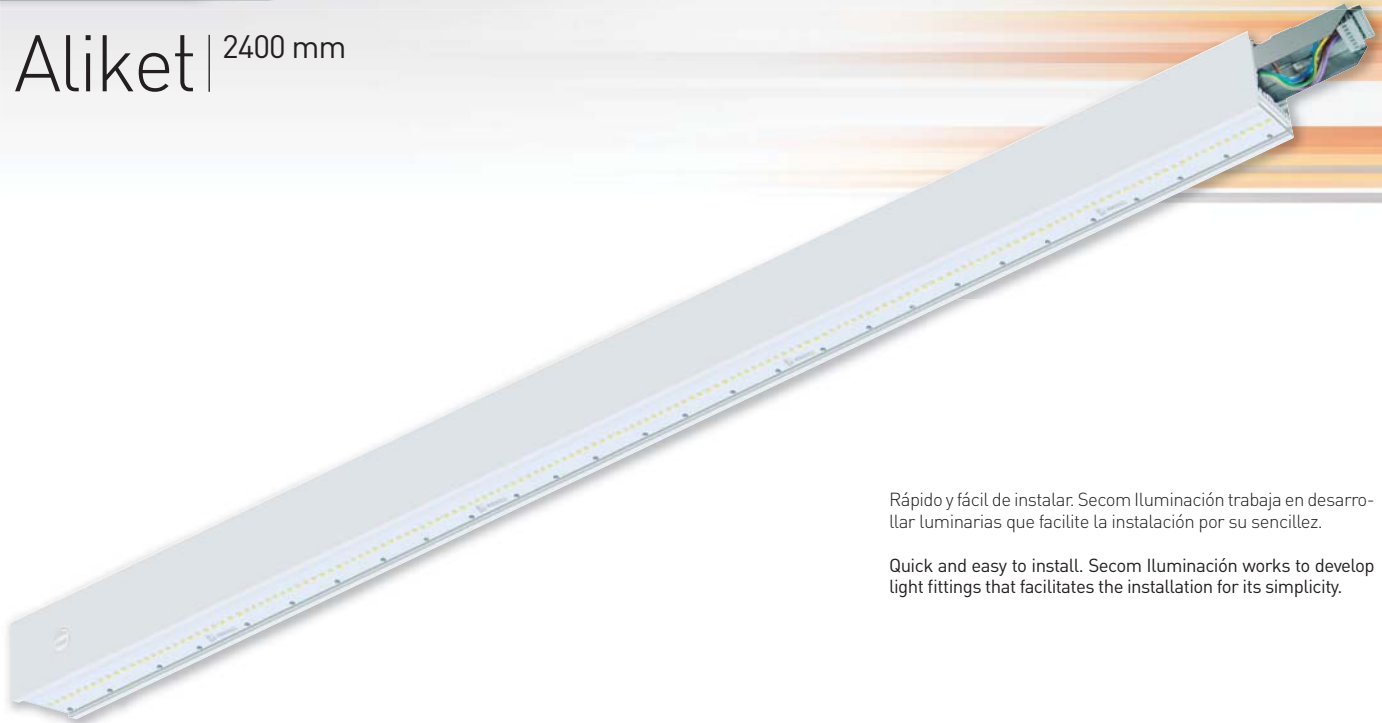

Aliket | 2400 mm

Rápido y fácil de instalar. Secom Iluminación trabaja en desarrollar luminarias que facilite la instalación por su sencillez.

Quick and easy to install. Secom Iluminación works to develop light fittings that facilitates the installation for its simplicity.

Aliket LED 2400mm 80w óptica transparente / línea continua Aliket LED 2400mm 80w transparent optical / linear lighting

Incluye driver, óptica transparente y LED Duris E5
Includes driver, transparent optical and LED Duris E5

Ref.	Color/Colour	W	Lum.	Med./Measu.
037 01 3 80 1 84 MP	Blanco/White	80W	8400	2400x100,80x65,60
037 01 3 80 1 84 MI	Blanco/White	80W	8400	2400x100,80x65,60
037 01 3 80 1 84 MF	Blanco/White	80W	8400	2400x100,80x65,60
037 01 3 80 1 84 MC	Blanco/White	80W	8400	2400x100,80x65,60

Aliket LED 2400mm 80w óptica mate / línea continua Aliket LED 2400mm 80w matt optical / linear lighting

Incluye driver, óptica mate y LED Duris E5
Includes driver, matt optical and LED Duris E5

Ref.	Color/Colour	W	Lum.	Med./Measu.
037 01 3 80 2 84 MP	Blanco/White	80W	8400	2400x100,80x65,60
037 01 3 80 2 84 MI	Blanco/White	80W	8400	2400x100,80x65,60
037 01 3 80 2 84 MF	Blanco/White	80W	8400	2400x100,80x65,60
037 01 3 80 2 84 MC	Blanco/White	80W	8400	2400x100,80x65,60

Aliket LED 2400mm 80w óptica asimétrica / línea continua Aliket LED 2400mm 80w asymmetric optical / linear lighting

Incluye driver, óptica asimétrica y LED Duris E5
Includes driver, asymmetric optical and LED Duris E5

Ref.	Color/Colour	W	Lum.	Med./Measu.
037 01 3 80 3 84 MP	Blanco/White	80W	8400	2400x100,80x65,60
037 01 3 80 3 84 MI	Blanco/White	80W	8400	2400x100,80x65,60
037 01 3 80 3 84 MF	Blanco/White	80W	8400	2400x100,80x65,60
037 01 3 80 3 84 MC	Blanco/White	80W	8400	2400x100,80x65,60

Módulo principio (MP), módulo intermedio (MI), módulo final (MF), módulo cerrado (MC)
Initial module (MP), intermediate module (MI), final module (MF), closed module (MC)

* Se suministra de manera estándar con LED 4000° K CRI>80.
* Standardly supplied with 4000° K LED CRI>80.