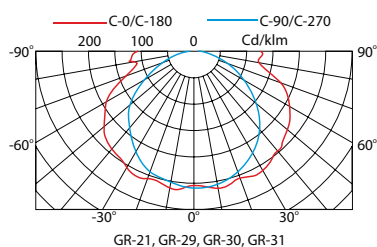

Power Light

IP65

IP42

Single package

Mounting methods

Dimensions in mm

Legends

Self-adhesive legends below can be provided after order (only for GRL-22)

S-10800/
S65L

S-10800/
S65R

S-10800/
S65D

Photometric Data

NON-MAINTAINED WITH LEDs

TYPE	PICTURE	CODE	BATTERY	DURATION	CONSUMPTION	LIGHT SOURCE	LIGHT OUTPUT	GROSS WEIGHT
GRL-21	A	923021031	6V/4Ah Pb	1,5 h	10VA	2x42 Leds	660 lm	2205 gr.
GRL-29	A	923029009	12V/7Ah Pb	3 h	16VA	2x84 Leds	1350 lm	3880 gr.
GRL-22	D	923022100	12V/7Ah Pb	10 h	16VA	84 Leds	590 lm	3555 gr.
GRL-21/H/90	B	923021040	12V/7Ah Pb	1,5 h	16VA	2x6P Leds?	2000 lm?	4360 gr.
GRL-21/H/180	B	923021042	2x12V/7Ah Pb	3 h	16VA	2x6P Leds	2000 lm	6560 gr.

NON-MAINTAINED WITH WARM WHITE LEDs

TYPE	PICTURE	CODE	BATTERY	DURATION	CONSUMPTION	LIGHT SOURCE	LIGHT OUTPUT	GROSS WEIGHT
GRL-27/WW**	A	923027000	12V/7Ah Pb	3 h	16VA	2x12 Warm white Leds	720 lm	3880 gr.