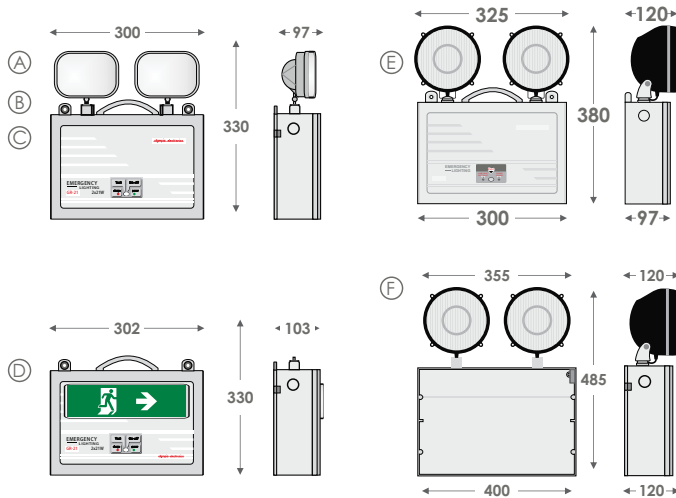

Power Light

IP65

IP42

Single package

Mounting methods

Dimensions in mm

Legends

Self-adhesive legends below can be provided after order (only for GRL-22)

S-10800/
S65L

S-10800/
S65R

S-10800/
S65D

Photometric Data

NON-MAINTAINED WITH LEDs

TYPE	PICTURE	CODE	BATTERY	DURATION	CONSUMPTION	LIGHT SOURCE	LIGHT OUTPUT	GROSS WEIGHT
GRL-21	A	923021031	6V/4Ah Pb	1,5 h	10VA	2x42 Leds	660 lm	2205 gr.
GRL-29	A	923029009	12V/7Ah Pb	3 h	16VA	2x84 Leds	1350 lm	3880 gr.
GRL-22	D	923022100	12V/7Ah Pb	10 h	16VA	84 Leds	590 lm	3555 gr.
GRL-21/H/90	B	923021040	12V/7Ah Pb	1,5 h	16VA	2x6P Leds?	2000 lm?	4360 gr.
GRL-21/H/180	B	923021042	2x12V/7Ah Pb	3 h	16VA	2x6P Leds	2000 lm	6560 gr.

NON-MAINTAINED WITH WARM WHITE LEDs

TYPE	PICTURE	CODE	BATTERY	DURATION	CONSUMPTION	LIGHT SOURCE	LIGHT OUTPUT	GROSS WEIGHT
GRL-27/WW**	A	923027000	12V/7Ah Pb	3 h	16VA	2x12 Warm white Leds	720 lm	3880 gr.

** After order also available as waterproof & selftesting

WATERPROOF IP65 NON-MAINTAINED WITH LEDs

TYPE	PICTURE	CODE	BATTERY	DURATION	CONSUMPTION	LIGHT SOURCE	LIGHT OUTPUT	GROSS WEIGHT
GRL-21/H/90/WP	B	923021041	12V/7Ah Pb	1,5 h	16VA	2x6P Leds	2000 lm	4510 gr.
GRL-21/H/180/WP	B	923021043	2x12V/7Ah Pb	3 h	16VA	2x6P Leds	2000 lm	6700 gr.
GRL-29/WP	A	923029010	12V/7Ah Pb	3 h	16VA	2X84 Leds	1350 lm	4020 gr.