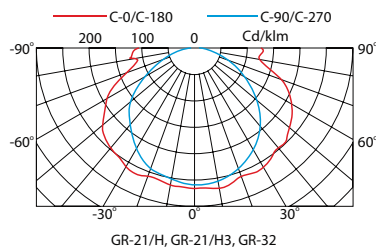

Power Light

IP65

IP42

Single package

Mounting methods

Dimensions in mm

Legends

Self-adhesive legends below can be provided after order (only for GRL-22)

S-10800/
S65L

S-10800/
S65R

S-10800/
S65D

Photometric Data

NON-MAINTAINED WITH LEDs

TYPE	PICTURE	CODE	BATTERY	DURATION	CONSUMPTION	LIGHT SOURCE	LIGHT OUTPUT	GROSS WEIGHT
GRL-21	A	923021031	6V/4Ah Pb	1,5 h	10VA	2x42 Leds	660 lm	2205 gr.
GRL-29	A	923029009	12V/7Ah Pb	3 h	16VA	2x84 Leds	1350 lm	3880 gr.
GRL-22	D	923022100	12V/7Ah Pb	10 h	16VA	84 Leds	590 lm	3555 gr.
GRL-21/H/90	B	923021040	12V/7Ah Pb	1,5 h	16VA	2x6P Leds?	2000 lm?	4360 gr.
GRL-21/H/180	B	923021042	2x12V/7Ah Pb	3 h	16VA	2x6P Leds	2000 lm	6560 gr.

NON-MAINTAINED WITH WARM WHITE LEDs

TYPE	PICTURE	CODE	BATTERY	DURATION	CONSUMPTION	LIGHT SOURCE	LIGHT OUTPUT	GROSS WEIGHT
GRL-27/WW**	A	923027000	12V/7Ah Pb	3 h	16VA	2x12 Warm white Leds	720 lm	3880 gr.