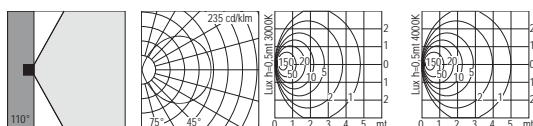

Microspia

IP67

IK10

codice controscassa
rough-in housing code
013

codice colori
colour codes
.15 acciaio inox
stainless steel

5293.EZX.A.15 4,3 W Led 3000 K 400 lm
5293.EKX.A.15 4,3 W Led 4000 K 400 lm
220-240 V 50/60 HZ
vetro acidato acid etched diffuser

5293.49X.T.15 20 W QR-CB GU4 320 lm
12 V DC
vetro trasparente clear diffuser
trasformatore remoto SEVL non incluso
remote SELV transformer not included

Midispia

IP67

IK10

codice controscassa
rough-in housing code
014

codice colori
colour codes
.15 acciaio inox
stainless steel

5296.FEX.A.15 13 W Led 3000 K 1207 lm
5296.FFX.A.15 13 W Led 4000 K 1220 lm
220-240 V 50/60 HZ
vetro acidato acid etched diffuser

5296.10FA.15 4 W 60 Led 3000 K 250 lm
GX53 220-240 V 50/60 HZ
vetro acidato acid etched diffuser

5296.B3FA.15 4 W 60 Led 4000 K 260 lm
GX53 220-240 V 50/60 HZ
vetro acidato acid etched diffuser

Midispia

IP67

IK10

codice controscassa
rough-in housing code
014

codice colori
colour codes
.05 grigio antracite
anthracite grey
.13 grigio chiaro
light grey

5297.FEX.A.-- 13 W Led 3000 K 1207 lm
5297.FFX.A.-- 13 W Led 4000 K 1220 lm
220-240 V 50/60 HZ
vetro acidato acid etched diffuser

IP67

IK10

codice controscassa
rough-in housing code
014

codice colori
colour codes
.05 grigio antracite
anthracite grey
.13 grigio chiaro
light grey

5298.FEX.T.-- 13 W Led 3000 K 1207 lm
5298.FFX.T.-- 13 W Led 4000 K 1220 lm
220-240 V 50/60 HZ
vetro trasparente clear diffuser