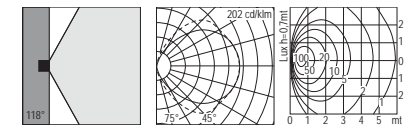

5308.92FA.15 26W TC-TE Gx24q-3 1800 lm
220-240 V 50/60 HZ
vetro acidato acid etched diffuser
alimentatore elettronico incluso
electronic ballast integral