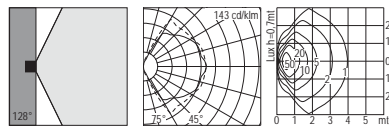

5301.36F.A.15 57 W INC E27
220-240 V 50/60 HZ
vetro acidato acid etched diffuser