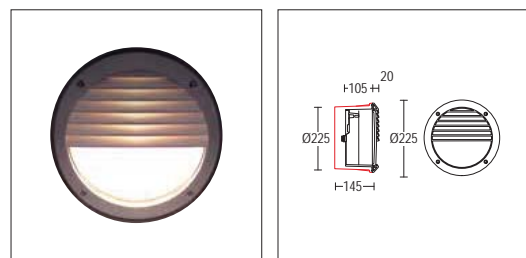

IP67
IK07

codice controscassa
rough-in housing code
017

codice colori
colour codes
.05 grigio antracite
anthracite grey
.13 grigio chiaro
light grey

5305.147.A.-- 17,5 W 1 Led 3000 K 1586 lm
5305.148.A.-- 17,5 W 1 Led 4000 K 1634 lm
220-240 V 50/60 HZ
vetro acidato acid etched diffuser