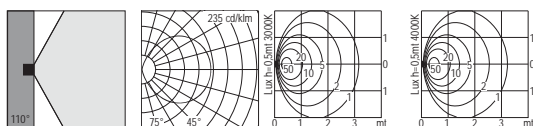

Microspia

IP67

IK10

codice controscassa
rough-in housing code
013

codice colori
colour codes
.15 acciaio inox
stainless steel

5293.EZX.A.15 4,3 W Led 3000 K 400 lm
5293.EKX.A.15 4,3 W Led 4000 K 400 lm
220-240 V 50/60 HZ
vetro acidato acid etched diffuser