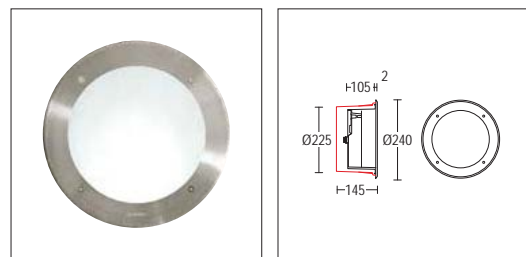

IP67
IK07

codice controscassa
rough-in housing code
017

codice colori
colour codes
.15 acciaio inox
stainless steel

5301.147.A.15 17,5 W 1 Led 3000 K 1586 lm
5301.148.A.15 17,5 W 1 Led 4000 K 1634 lm
220-240 V 50/60 HZ
vetro acidato acid etched diffuser