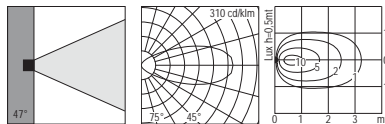

5290.49X.T.15 20 W QR-CB GU4 320 lm
12 V DC
vetro trasparente clear diffuser
trasformatore remoto SEVL non incluso
remote SELV transformer not included