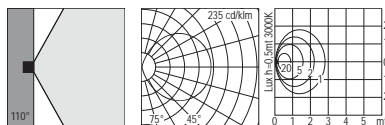

5299.B3FA.15 4 W 60 Led 4000 K 260 lm
GX53 220-240 V 50/60 HZ
vetro acidato acid etched diffuser