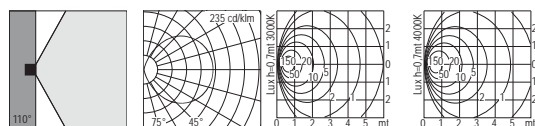

IP67
IK07

codice controscassa
rough-in housing code
017

codice colori
colour codes
.15 acciaio inox
stainless steel

5301.147.A.15 17,5 W 1 Led 3000 K 1586 lm
5301.148.A.15 17,5 W 1 Led 4000 K 1634 lm
220-240 V 50/60 HZ
vetro acidato acid etched diffuser