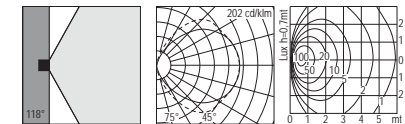

5308.80FA.15 26W TC-T Gx24d-3 1800 lm
230 V 50 HZ
vetro acidato acid etched diffuser
alimentatore ferromagnetico incluso
conventional ballast integral