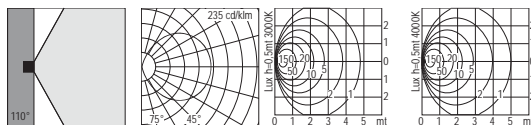

Midispia

IP67

IK10

codice controcassa
rough-in housing code
014

codice colori
colour codes
.15 acciaio inox
stainless steel

5299.FEX.A.15 13 W Led 3000 K 1207 lm
5299.FFX.A.15 13 W Led 4000 K 1220 lm
 220-240 V 50/60 HZ
 vetro acidato acid etched diffuser