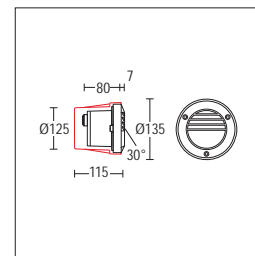

Midispia

IP67

IK10

codice controscassa
rough-in housing code
014

codice colori
colour codes
.05 grigio antracite
anthracite grey
.13 grigio chiaro
light grey

5297.FEX.A.-- 13 W Led 3000 K 1207 lm
5297.FFX.A.-- 13 W Led 4000 K 1220 lm
220-240 V 50/60 HZ
vetro acidato acid etched diffuser