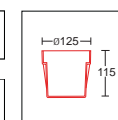

IP67

IK10

codice controscassa
rough-in housing code
014

codice colori
colour codes
.05 grigio antracite
anthracite grey
.13 grigio chiaro
light grey

5298.FEX.T.-- 13 W Led 3000 K 1207 lm
5298.FFX.T.-- 13 W Led 4000 K 1220 lm
220-240 V 50/60 HZ
vetro trasparente clear diffuser