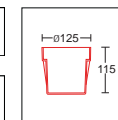

5296.B3FA.15 4 W 60 Led 4000 K 260 lm
GX53 220-240 V 50/60 HZ
vetro acidato acid etched diffuser

Midispia

IP67

IK10

codice controscassa
rough-in housing code
014

codice colori
colour codes
.05 grigio antracite
anthracite grey
.13 grigio chiaro
light grey