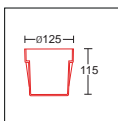

5293.49X.T.15 20 W QR-CB GU4 320 lm
12 V DC
vetro trasparente clear diffuser
trasformatore remoto SEVL non incluso
remote SELV transformer not included

Midispia

IP67

IK10

codice controscassa
rough-in housing code
014