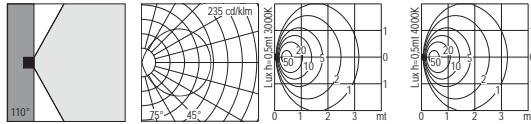

Microspia

IP67

IK10

codice controcassa
rough-in housing code
013

codice colori
colour codes
.15 acciaio inox
stainless steel

5290.EZX.A.15 4,3 W Led 3000 K 400 lm
5290.EKX.A.15 4,3 W Led 4000 K 400 lm
220-240 V 50/60 HZ
vetro acidato acid etched diffuser

5290.49X.T.15 20 W QR-CB GU4 320 lm
12 V DC
vetro trasparente clear diffuser
trasformatore remoto SEVL non incluso
remote SELV transformer not included

Midispia

IP67

IK10

codice controcassa
rough-in housing code
014

codice colori
colour codes
.15 acciaio inox
stainless steel

5299.FEX.A.15 13 W Led 3000 K 1207 lm
5299.FFX.A.15 13 W Led 4000 K 1220 lm
220-240 V 50/60 HZ
vetro acidato acid etched diffuser

5299.10FA.15 4 W 60 Led 3000 K 250 lm
GX53 220-240 V 50/60 HZ
vetro acidato acid etched diffuser

5299.B3FA.15 4 W 60 Led 4000 K 260 lm
GX53 220-240 V 50/60 HZ
vetro acidato acid etched diffuser

Spia

IP67

IK07

codice controcassa
rough-in housing code
017

codice colori
colour codes
.15 acciaio inox
stainless steel

5308.147.A.15 17,5 W 1 Led 3000 K 1586 lm
5308.148.A.15 17,5 W 1 Led 4000 K 1634 lm
220-240 V 50/60 HZ
vetro acidato acid etched diffuser

5308.80FA.15 26W TC-T Gx24d-3 1800 lm
230 V 50 HZ
vetro acidato acid etched diffuser
alimentatore ferromagnetico incluso
conventional ballast integral

5308.92FA.15 26W TC-TE Gx24q-3 1800 lm
220-240 V 50/60 HZ
vetro acidato acid etched diffuser
alimentatore elettronico incluso
electronic ballast integral

5308.36FA.15 57 W INC E27
220-240 V 50/60 HZ
vetro acidato acid etched diffuser