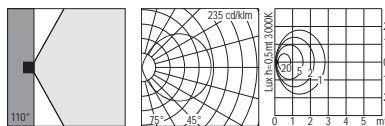

5299.10FA.15 4 W 60 Led 3000 K 250 lm
GX53 220-240 V 50/60 HZ
vetro acidato acid etched diffuser