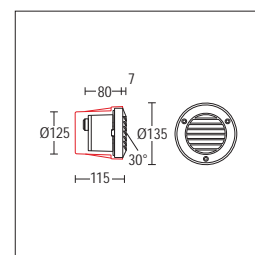

IP67

IK10

codice controscassa
rough-in housing code
014

codice colori
colour codes
.05 grigio antracite
anthracite grey
.13 grigio chiaro
light grey

5298.FEX.T.-- 13 W Led 3000 K 1207 lm
5298.FFX.T.-- 13 W Led 4000 K 1220 lm
220-240 V 50/60 HZ
vetro trasparente clear diffuser