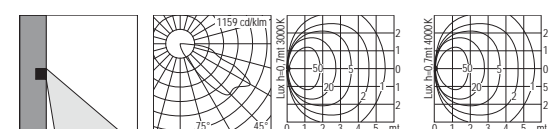

Microspia

IP67

IK10

codice controscassa
rough-in housing code
013

codice colori
colour codes
.15 acciaio inox
stainless steel

5293.EZX.A.15 4,3 W Led 3000 K 400 lm
5293.EKX.A.15 4,3 W Led 4000 K 400 lm
220-240 V 50/60 HZ
vetro acidato acid etched diffuser

5293.49X.T.15 20 W QR-CB GU4 320 lm
12 V DC
vetro trasparente clear diffuser
trasformatore remoto SEVL non incluso
remote SELV transformer not included

Midispia

IP67

IK10

codice controscassa
rough-in housing code
014

codice colori
colour codes
.15 acciaio inox
stainless steel

5296.FEX.A.15 13 W Led 3000 K 1207 lm
5296.FFX.A.15 13 W Led 4000 K 1220 lm
220-240 V 50/60 HZ
vetro acidato acid etched diffuser

5296.10FA.15 4 W 60 Led 3000 K 250 lm
GX53 220-240 V 50/60 HZ
vetro acidato acid etched diffuser

5296.B3FA.15 4 W 60 Led 4000 K 260 lm
GX53 220-240 V 50/60 HZ
vetro acidato acid etched diffuser

Midispia

IP67

IK10

codice controscassa
rough-in housing code
014

codice colori
colour codes
.05 grigio antracite
anthracite grey
.13 grigio chiaro
light grey

5297.FEX.A.-- 13 W Led 3000 K 1207 lm
5297.FFX.A.-- 13 W Led 4000 K 1220 lm
220-240 V 50/60 HZ
vetro acidato acid etched diffuser

IP67

IK10

codice controscassa
rough-in housing code
014

codice colori
colour codes
.05 grigio antracite
anthracite grey
.13 grigio chiaro
light grey

5298.FEX.T.-- 13 W Led 3000 K 1207 lm
5298.FFX.T.-- 13 W Led 4000 K 1220 lm
220-240 V 50/60 HZ
vetro trasparente clear diffuser