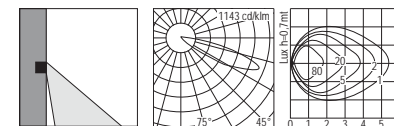

5305.80F.A.-- 26W TC-T Gx24d-3 1800 lm
230 V 50 HZ
vetro acidato acid etched diffuser
alimentatore ferromagnetico incluso
conventional ballast integral