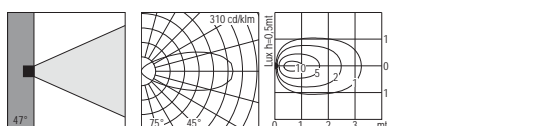

5293.49X.T.15 20 W QR-CB GU4 320 lm
12 V DC
vetro trasparente clear diffuser
trasformatore remoto SEVL non incluso
remote SELV transformer not included