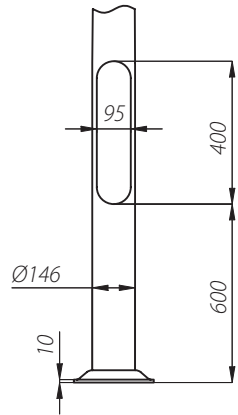

## STRAIGHT COLUMNS Ø146

Columns with base plate

**SAL-60** code: 42313/C..

Rooted column

**SAL-55 dz** code: 42322/C..

**SAL-60 dz** code: 42323/C..

B-60/Z-60

Column with base plate