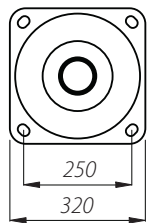

## STRAIGHT COLUMNS Ø146

Columns with base plate

**SAL-60** code: 42313/C..

Rooted column

**SAL-55 dz** code: 42322/C..

**SAL-60 dz** code: 42323/C..

B-60/Z-60

Column with base plate