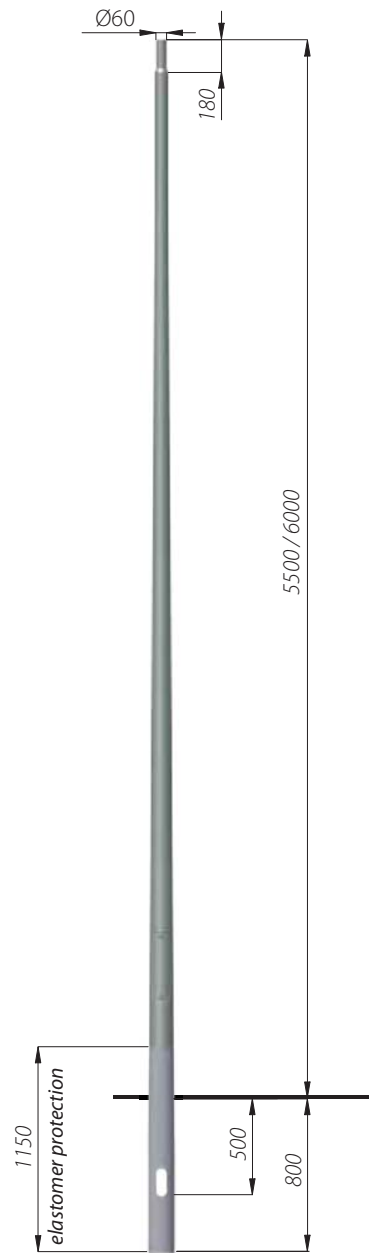

## STRAIGHT COLUMNS Ø146

Columns with base plate

**SAL-60** code: 42313/C..

Rooted column

**SAL-55 dz** code: 42322/C..

**SAL-60 dz** code: 42323/C..

B-60/Z-60

Column with base plate