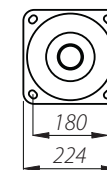

STRAIGHT COLUMNS Ø120

Columns with base plate

SAL-4	code: 42201/C..
SAL-4,5	code: 42202/C..
SAL-5	code: 42203/C..
SAL-5,5	code: 42205/C..
SAL-6	code: 42207/C..

SAL-4E	code: 42217/C..
SAL-4,5E	code: 42218/C..
SAL-5E	code: 42219/C..
SAL-6E	code: 42223/C..

Rooted columns

SAL-4 dz	code: 42231/C..
SAL-4,5 dz	code: 42232/C..
SAL-5 dz	code: 42233/C..

SAL...
B-50/Z-50

SAL...E
B-51/Z-51