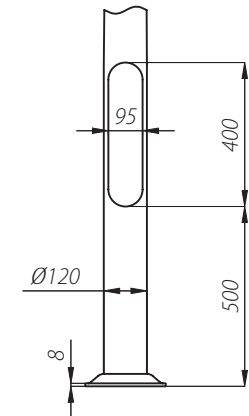

STRAIGHT COLUMNS Ø120

Columns with base plate

SAL-4	code: 42201/C..
SAL-4,5	code: 42202/C..
SAL-5	code: 42203/C..
SAL-5,5	code: 42205/C..
SAL-6	code: 42207/C..

SAL-4E	code: 42217/C..
SAL-4,5E	code: 42218/C..
SAL-5E	code: 42219/C..
SAL-6E	code: 42223/C..

Rooted columns

SAL-4 dz	code: 42231/C..
SAL-4,5 dz	code: 42232/C..
SAL-5 dz	code: 42233/C..

SAL...
B-50/Z-50

SAL...E
B-51/Z-51