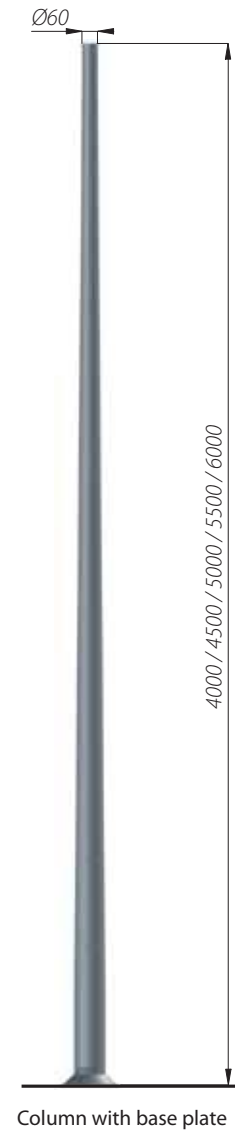

STRAIGHT COLUMNS Ø120

Columns with base plate

SAL-4	code: 42201/C..
SAL-4,5	code: 42202/C..
SAL-5	code: 42203/C..
SAL-5,5	code: 42205/C..
SAL-6	code: 42207/C..

SAL-4E	code: 42217/C..
SAL-4,5E	code: 42218/C..
SAL-5E	code: 42219/C..
SAL-6E	code: 42223/C..

Rooted columns

SAL-4 dz	code: 42231/C..
SAL-4,5 dz	code: 42232/C..
SAL-5 dz	code: 42233/C..

SAL...
B-50/Z-50

SAL...E
B-51/Z-51