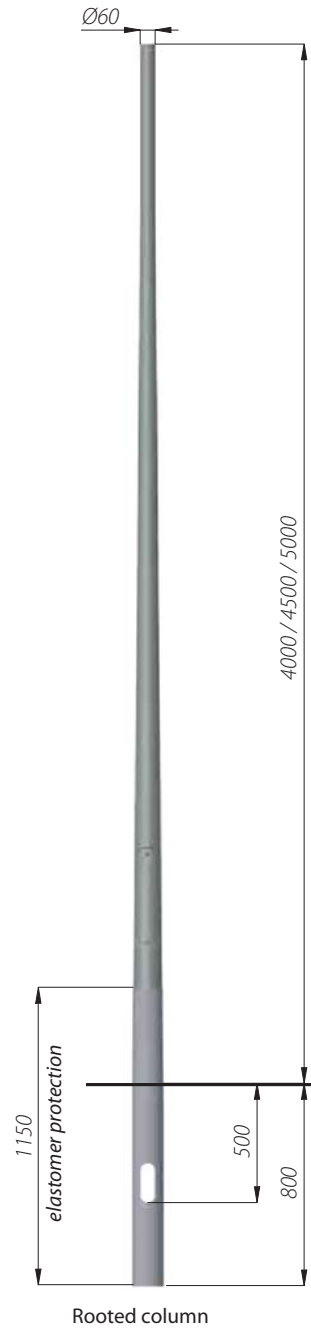

STRAIGHT COLUMNS Ø120

Columns with base plate

SAL-4	code: 42201/C..
SAL-4,5	code: 42202/C..
SAL-5	code: 42203/C..
SAL-5,5	code: 42205/C..
SAL-6	code: 42207/C..

SAL-4E	code: 42217/C..
SAL-4,5E	code: 42218/C..
SAL-5E	code: 42219/C..
SAL-6E	code: 42223/C..

Rooted columns

SAL-4 dz	code: 42231/C..
SAL-4,5 dz	code: 42232/C..
SAL-5 dz	code: 42233/C..

SAL...
B-50/Z-50

SAL...E
B-51/Z-51