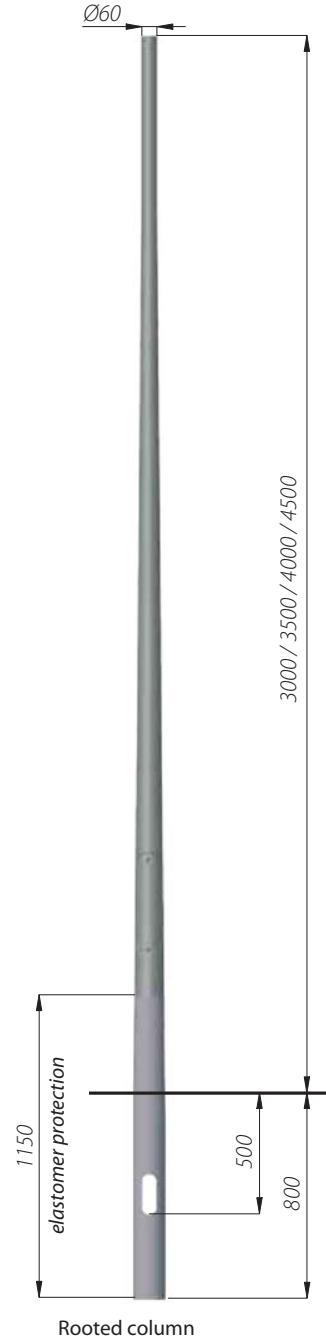

STRAIGHT COLUMNS Ø114

Columns with base plate

SAL-3/B60	code: 42120/C..
SAL-3,5/B60	code: 42101/C..
SAL-4/B60	code: 42102/C..
SAL-4,5/B60	code: 42103/C..

SAL-3/D60	code: 42122/C..
SAL-3,5/D60	code: 42114/C..
SAL-4/D60	code: 42115/C..
SAL-4,5/D60	code: 42116/C..

Rooted columns

SAL-3/B60 dz	code: 42124/C..
SAL-3,5/B60 dz	code: 42108/C..
SAL-4/B60 dz	code: 42111/C..
SAL-4,5/B60 dz	code: 42107/C..

SAL-.../B60
B-50/Z-50

SAL-.../D60
B-51/Z-51

Ostrava / Czech Republic