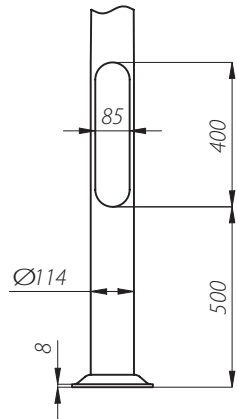

STRAIGHT COLUMNS Ø114

Columns with base plate

SAL-3/B60	code: 42120/C..
SAL-3,5/B60	code: 42101/C..
SAL-4/B60	code: 42102/C..
SAL-4,5/B60	code: 42103/C..

SAL-3/D60	code: 42122/C..
SAL-3,5/D60	code: 42114/C..
SAL-4/D60	code: 42115/C..
SAL-4,5/D60	code: 42116/C..

Rooted columns

SAL-3/B60 dz	code: 42124/C..
SAL-3,5/B60 dz	code: 42108/C..
SAL-4/B60 dz	code: 42111/C..
SAL-4,5/B60 dz	code: 42107/C..

SAL-.../B60
B-50/Z-50

SAL-.../D60
B-51/Z-51

Ostrava / Czech Republic