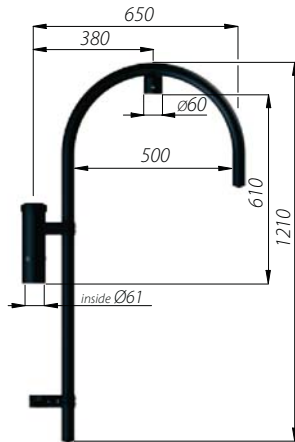

EXTENSION ARMS WT

- **application:** for mounting on poles type S and SP with spigot ending "A"
- **material:** aluminium alloy anodised in black, there is also the possibility of anodising in other colours

WT-2
code: 477020/C35
luminaire: OP 400

WT-3
code: 477030/C35
luminaires: OP 400, OP 450

WT-5/1
code: 477051/C35
luminaire: OPA-1

WT-5/2
code: 477052/C35
luminaire: OPA-1

WT-8/1
code: 477081/C35
luminaire: OP 400

WT-8/2
code: 477082/C35
luminaire: OP 400

Tychy / Poland

EXTENSION ARMS WT

Tychy / Poland

Wisła / Poland

WT-11/1
code: 477111/C35
luminaires: OP 400, OP 450

WT-11/2
code: 477112/C35
luminaires: OP 400, OP 450

WT-14/1
code: 477141/C35
luminaires: OP 400, OP 450

WT-14/2
code: 477142/C35
luminaires: OP 400, OP 450

WT-12/3
code: 477123/C35
luminaires: OP 400, OP 450