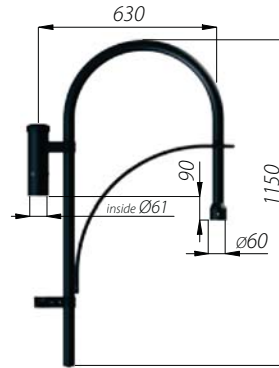

EXTENSION ARMS WT

- **application:** for mounting on poles type S and SP with spigot ending "A"
- **material:** aluminium alloy anodised in black, there is also the possibility of anodising in other colours

WT-8/2
code: 477082/C35
luminaire: OP 400

Tychy / Poland

EXTENSION ARMS WT

Tychy / Poland

Wisła / Poland

WT-11/1
code: 477111/C35
luminaires: OP 400, OP 450

WT-11/2
code: 477112/C35
luminaires: OP 400, OP 450

WT-14/1
code: 477141/C35
luminaires: OP 400, OP 450

WT-14/2
code: 477142/C35
luminaires: OP 400, OP 450

WT-12/3
code: 477123/C35
luminaires: OP 400, OP 450