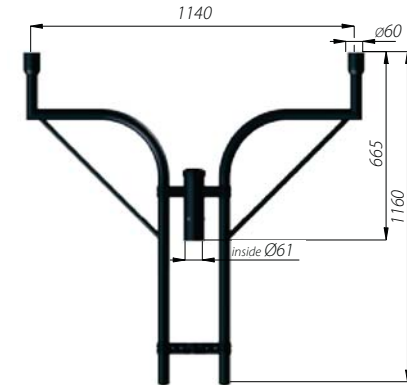

EXTENSION ARMS WT

- **application:** for mounting on poles type S and SP with spigot ending "A"
- **material:** aluminium alloy anodised in black, there is also the possibility of anodising in other colours

WT-2
code: 477020/C35
luminaire: OP 400

WT-3
code: 477030/C35
luminaires: OP 400, OP 450

WT-5/1
code: 477051/C35
luminaire: OPA-1

WT-5/2
code: 477052/C35
luminaire: OPA-1

WT-8/1
code: 477081/C35
luminaire: OP 400

WT-14/1
code: 477141/C35
luminaires: OP 400, OP 450

WT-14/2
code: 477142/C35
luminaires: OP 400, OP 450

WT-12/3
code: 477123/C35
luminaires: OP 400, OP 450