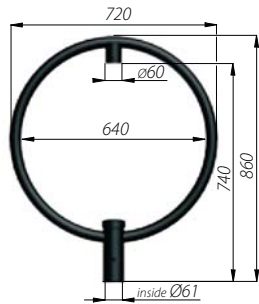

EXTENSION ARMS WT

- **application:** for mounting on poles type S and SP with spigot ending "A"
- **material:** aluminium alloy anodised in black, there is also the possibility of anodising in other colours

WT-2
code: 477020/C35
luminaire: OP 400

WT-3
code: 477030/C35
luminaires: OP 400, OP 450

WT-5/1
code: 477051/C35
luminaire: OPA-1

WT-5/2
code: 477052/C35
luminaire: OPA-1

WT-8/1
code: 477081/C35
luminaire: OP 400

WT-14/1
code: 477141/C35
luminaires: OP 400, OP 450

WT-14/2
code: 477142/C35
luminaires: OP 400, OP 450

WT-12/3
code: 477123/C35
luminaires: OP 400, OP 450