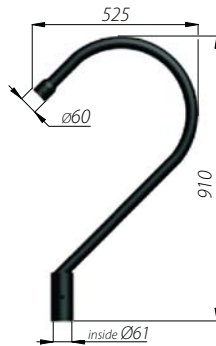

WT-3
code: 477030/C35
luminaires: OP 400, OP 450