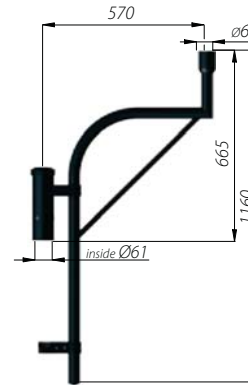

EXTENSION ARMS WT

- **application:** for mounting on poles type S and SP with spigot ending "A"
- **material:** aluminium alloy anodised in black, there is also the possibility of anodising in other colours

WT-2
code: 477020/C35
luminaire: OP 400

WT-3
code: 477030/C35
luminaires: OP 400, OP 450

WT-5/1
code: 477051/C35
luminaire: OPA-1

WT-5/2
code: 477052/C35
luminaire: OPA-1

WT-8/1
code: 477081/C35
luminaire: OP 400

WT-14/1
code: 477141/C35
luminaires: OP 400, OP 450

WT-14/2
code: 477142/C35
luminaires: OP 400, OP 450

WT-12/3
code: 477123/C35
luminaires: OP 400, OP 450