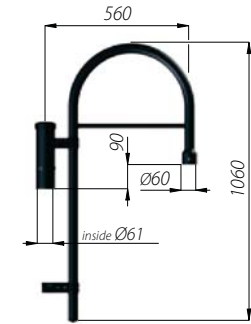

EXTENSION ARMS WT

- **application:** for mounting on poles type S and SP with spigot ending "A"
- **material:** aluminium alloy anodised in black, there is also the possibility of anodising in other colours

WT-8/2
code: 477082/C35
luminaire: OP 400

Tychy / Poland

EXTENSION ARMS WT

Tychy / Poland

Wisła / Poland

WT-11/1
code: 477111/C35
luminaires: OP 400, OP 450

WT-11/2
code: 477112/C35
luminaires: OP 400, OP 450

WT-14/1
code: 477141/C35
luminaires: OP 400, OP 450

WT-14/2
code: 477142/C35
luminaires: OP 400, OP 450

WT-12/3
code: 477123/C35
luminaires: OP 400, OP 450