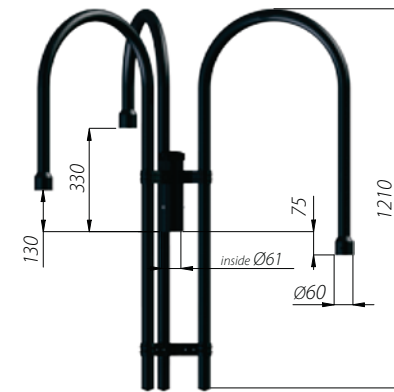

EXTENSION ARMS WT

- **application:** for mounting on poles type S and SP with spigot ending "A"
- **material:** aluminium alloy anodised in black, there is also the possibility of anodising in other colours

WT-2
code: 477020/C35
luminaire: OP 400

WT-3
code: 477030/C35
luminaires: OP 400, OP 450

WT-5/1
code: 477051/C35
luminaire: OPA-1

WT-5/2
code: 477052/C35
luminaire: OPA-1

WT-8/1
code: 477081/C35
luminaire: OP 400

WT-8/2
code: 477082/C35
luminaire: OP 400

Tychy / Poland

EXTENSION ARMS WT

Tychy / Poland

Wisła / Poland

WT-11/1
code: 477111/C35
luminaires: OP 400, OP 450

WT-11/2
code: 477112/C35
luminaires: OP 400, OP 450

WT-14/1
code: 477141/C35
luminaires: OP 400, OP 450

WT-14/2
code: 477142/C35
luminaires: OP 400, OP 450

WT-12/3
code: 477123/C35
luminaires: OP 400, OP 450