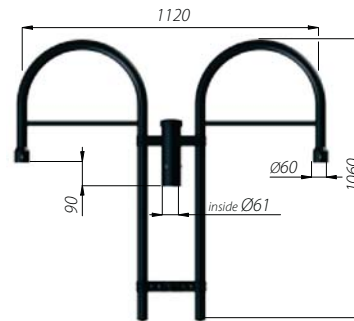

EXTENSION ARMS WT

- **application:** for mounting on poles type S and SP with spigot ending "A"
- **material:** aluminium alloy anodised in black, there is also the possibility of anodising in other colours

WT-2
code: 477020/C35
luminaire: OP 400

WT-3
code: 477030/C35
luminaires: OP 400, OP 450

WT-5/1
code: 477051/C35
luminaire: OPA-1

WT-5/2
code: 477052/C35
luminaire: OPA-1

WT-8/1
code: 477081/C35
luminaire: OP 400

WT-8/2
code: 477082/C35
luminaire: OP 400

Tychy / Poland

EXTENSION ARMS WT

Tychy / Poland

Wisła / Poland

WT-11/1
code: 477111/C35
luminaires: OP 400, OP 450

WT-11/2
code: 477112/C35
luminaires: OP 400, OP 450

WT-14/1
code: 477141/C35
luminaires: OP 400, OP 450

WT-14/2
code: 477142/C35
luminaires: OP 400, OP 450

WT-12/3
code: 477123/C35
luminaires: OP 400, OP 450