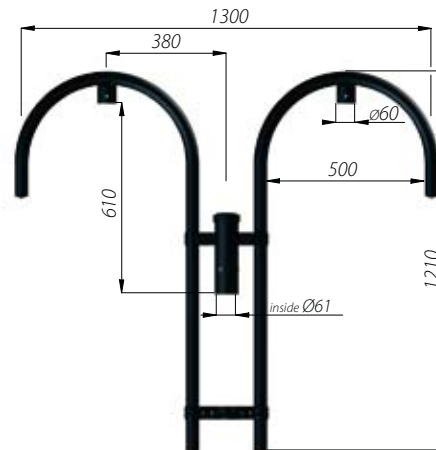

EXTENSION ARMS WT

- **application:** for mounting on poles type S and SP with spigot ending "A"
- **material:** aluminium alloy anodised in black, there is also the possibility of anodising in other colours

WT-2
code: 477020/C35
luminaire: OP 400

WT-3
code: 477030/C35
luminaires: OP 400, OP 450

WT-5/1
code: 477051/C35
luminaire: OPA-1

WT-5/2
code: 477052/C35
luminaire: OPA-1

WT-8/1
code: 477081/C35
luminaire: OP 400

WT-8/2
code: 477082/C35
luminaire: OP 400

Tychy / Poland

EXTENSION ARMS WT

Tychy / Poland

Wisła / Poland

WT-11/1
code: 477111/C35
luminaires: OP 400, OP 450

WT-11/2
code: 477112/C35
luminaires: OP 400, OP 450

WT-14/1
code: 477141/C35
luminaires: OP 400, OP 450

WT-14/2
code: 477142/C35
luminaires: OP 400, OP 450

WT-12/3
code: 477123/C35
luminaires: OP 400, OP 450