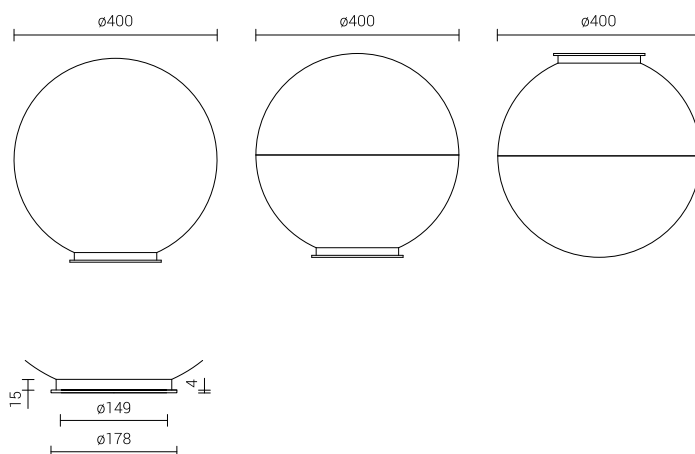

# Sphere white 400 pc k-180

Code	Symbol	Colour	Material type	Luminaire types	Max power of luminaire	Lamp diffuser neck	Volume	Luminaire net weight
<b>651170</b>	Sphere white 400 pc k-180	White	PC	OP 400, OZ 400 (only upwards)	sodium and metal halide - 100W	180mm	0,07m <sup>3</sup>	1,27kg
<b>651168</b>	Sphere white 400 pc-uv k-180	White	PC-UV	OP 400, OZ 400 (only upwards)	sodium and metal halide - 100W	180mm	0,07m <sup>3</sup>	1,27kg
<b>651171</b>	Sphere white 400 pmma k-180	White	PMMA	OP 400, OZ 400 (only upwards)	sodium and metal halide - 100W	180mm	0,07m <sup>3</sup>	0,94kg
<b>670170</b>	Sphere painted white 400 PC K-180 downwards	White	PC	OP 400	sodium and metal halide - 100W	180mm	0,07m <sup>3</sup>	1,28kg
<b>669170</b>	Sphere painted white 400 pc k-180 upwards	White	PC	OP 400, OZ 400 (only upwards)	sodium and metal halide - 100W	180mm	0,07m <sup>3</sup>	1,28kg
<b>670171</b>	Sphere painted white 400 PMMA K-180 downwards	White	PMMA	OP 400, OZ 400 (only upwards)	sodium and metal halide - 100W	180mm	0,07m <sup>3</sup>	1,04kg
<b>669171</b>	Sphere painted white 400 pmma k-180 upwards	White	PMMA	OP 400	sodium and metal halide - 100W	180mm	0,07m <sup>3</sup>	1,04kg
<b>670172</b>	Sphere painted transparent 400 PC K-180 downwards	Transparent	PC	OP 400	sodium and metal halide - 100W	180mm	0,07m <sup>3</sup>	1,28kg
<b>669172</b>	Sphere painted transparent 400 PC K-180 upwards	Transparent	PC	OP 400, OZ 400 (only upwards)	sodium and metal halide - 100W	180mm	0,07m <sup>3</sup>	1,28kg