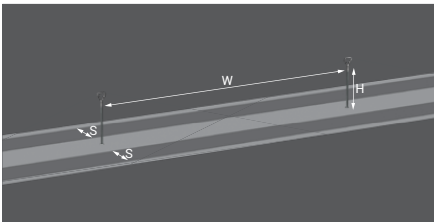

Lighting sets LED

FLEXI LED

Lighting example

Bicycle and pedestrian path

FLEXI LED 24W

Parameters:

H – lighting sets height: 4 m

W – pole spacing: 22 m

S – sidewalk width: 4 m

Lighting class P3

Tychy, Polska

Application: residential streets, office buildings surrounding, parks, pedestrian walkways

Ingress protection: IP 66 for the optical part and the driver

Material: anodised aluminium profiles

Colour: inox / graphite

Optical system: PMMA optics

Number of LEDs: 8 (for 24 W), 16 (for 48 W)

Expected useful lifetime: L90F10 – 50 000 h, L80F20 – 100 000 h

CRI: for 4000 K, 5000 K > 70, for 3500 K > 80