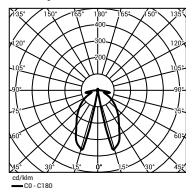

Material: anodised aluminium profiles

Colour: inox / graphite

Optical system: PMMA optics

Number of LEDs: 8 (for 24 W), 16 (for 48 W)

Expected useful lifetime: L90F10 – 50 000 h, L80F20 – 100 000 h

CRI: for 4000 K, 5000 K > 70, for 3500 K > 80

Unit volume: 0,6 m³ (for 24 W), 0,75 m³ (for 48 W)

Input voltage frequency: 50/60 Hz

Power factor: ≥ 0.95

Lighting set FLEXI LED has the possibility to connect to an external control system via DALI interface (optionally via analog signal 1-10 V).

A – asymmetrical

S – symmetrical

Code	Name	Height H	LED power	Luminaire power consumption	LED forward current	Colour temperature (CCT)	LEDs luminous flux	Luminaire luminous flux	Luminous efficacy	Total net weight	Concrete footing / reinforcement basket
215530/3/A	FLEXI LED 24	4 m	24 W	28 W	1000 mA	3500 K	2600 lm	1900 lm	68 lm/W	29 kg	B-50 / Z-50
215530/3/S	FLEXI LED 24	4 m	24 W	28 W	1000 mA	3500 K	2600 lm	2050 lm	73 lm/W	29 kg	B-50 / Z-50
215530/4/A	FLEXI LED 24	4 m	24 W	28 W	1000 mA	4000 K	3400 lm	2300 lm	82 lm/W	29 kg	B-50 / Z-50
215530/4/S	FLEXI LED 24	4 m	24 W	28 W	1000 mA	4000 K	3400 lm	2300 lm	82 lm/W	29 kg	B-50 / Z-50
215530/6/A	FLEXI LED 24	4 m	24 W	28 W	1000 mA	5000 K	3400 lm	2300 lm	82 lm/W	29 kg	B-50 / Z-50
215530/6/S	FLEXI LED 24	4 m	24 W	28 W	1000 mA	5000 K	3400 lm	2500 lm	89 lm/W	29 kg	B-50 / Z-50
215533/3/A	FLEXI LED 48	5 m	48 W	55 W	1000 mA	3500 K	4850 lm	3800 lm	69 lm/W	32,5 kg	B-50 / Z-50
215533/3/S	FLEXI LED 48	5 m	48 W	55 W	1000 mA	3500 K	4850 lm	4100 lm	75 lm/W	32,5 kg	B-50 / Z-50
215533/4/A	FLEXI LED 48	5 m	48 W	55 W	1000 mA	4000 K	6200 lm	4700 lm	85 lm/W	32,5 kg	B-50 / Z-50
215533/4/S	FLEXI LED 48	5 m	48 W	55 W	1000 mA	4000 K	6200 lm	4700 lm	85 lm/W	32,5 kg	B-50 / Z-50
215533/6/A	FLEXI LED 48	5 m	48 W	55 W	1000 mA	5000 K	6200 lm	4700 lm	85 lm/W	32,5 kg	B-50 / Z-50
215533/6/S	FLEXI LED 48	5 m	48 W	55 W	1000 mA	5000 K	6200 lm	5050 lm	92 lm/W	32,5 kg	B-50 / Z-50