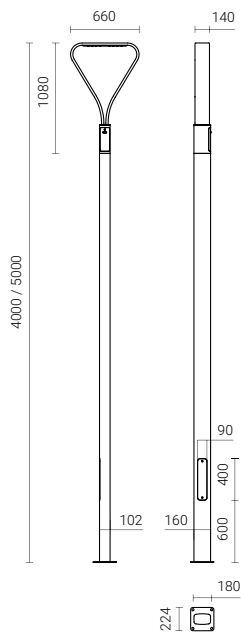

Lighting sets LED

FLEXI LED

Lighting example

Bicycle and pedestrian path

FLEXI LED 24W

Parameters:

H – lighting sets height: 4 m

W – pole spacing: 22 m

S – sidewalk width: 4 m

Lighting class P3

Tychy, Polska

Application: residential streets, office buildings surrounding, parks, pedestrian walkways

Ingress protection: IP 66 for the optical part and the driver

Material: anodised aluminium profiles

Colour: inox / graphite

Optical system: PMMA optics

Number of LEDs: 8 (for 24 W), 16 (for 48 W)

Expected useful lifetime: L90F10 – 50 000 h, L80F20 – 100 000 h

CRI: for 4000 K, 5000 K > 70, for 3500 K > 80

Unit volume: 0,6 m³ (for 24 W), 0,75 m³ (for 48 W)

Input voltage frequency: 50/60 Hz

Power factor: ≥ 0.95

Lighting set FLEXI LED has the possibility to connect to an external control system via DALI interface (optionally via analog signal 1-10 V).