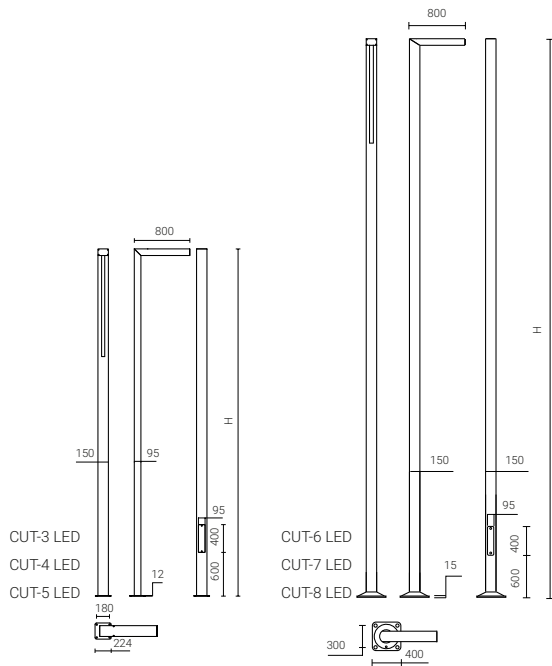

Directive: 2014/35/UE (Official Journal of the UE L 96/357 29.03.2014), 2014/30/UE (Official Journal of the UE L 96/79 29.03.2014), 2011/65/UE, 2009/125/EC

Product can be anodized in 10 colours, with gloss option

Finish: option of elastomer protection in the colour of LED lighting sets up to the height of 350 mm (as standard for C163, C165, C175, C178 interference colors)