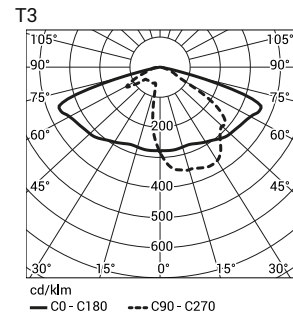

Luminaire CUT LED in standard has following functions of intelligent power supply:

- Connection to outside control system by DALI interface (operation of analog signal 1-10V as an option),
- Possibility of programming multistage dimming of luminaire, up to 5 intervals in the range of from 10 to 100% of nominal power,
- Temperature protection of LED module (from overheating) in case of unintentional luminaire operation during the,
- Regulation of power / luminous flux – the option of setting another value than the catalogue in the range of 30-100% of nominal one,

Acceptable quantity of luminaires CUT LED on one circuit, protected by:

Overcurrent switches MCB type B or C

Luminaire	Typ	2A	4A	6A	10A	16A	20A	25A
CUT LED 24, 36W	B	2	5	10	16	26	32	40
	C	2	10	15	27	44	54	67
CUT LED 48, 72W	B	1	2	4	6	11	13	17
	C	1	4	6	11	18	22	28

Fuse – type gG and GL

Luminaire	2A	4A	6A	10A	16A	20A	25A
CUT LED 24, 36W	4	9	14	25	39	50	62
CUT LED 48, 72W	1	2	11	19	30	38	47