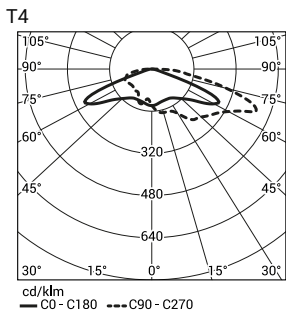

Luminaire CUT LED in standard has following functions of intelligent power supply:

- Connection to outside control system by DALI interface (operation of analog signal 1-10V as an option),
- Possibility of programming multistage dimming of luminaire, up to 5 intervals in the range of from 10 to 100% of nominal power,
- Temperature protection of LED module (from overheating) in case of unintentional luminaire operation during the,
- Regulation of power / luminous flux – the option of setting another value than the catalogue in the range of 30-100% of nominal one,

Acceptable quantity of luminaires CUT LED on one circuit, protected by:

Overcurrent switches MCB type B or C

Luminaire	Typ	2A	4A	6A	10A	16A	20A	25A
CUT LED 24, 36W	B	2	5	10	16	26	32	40
	C	2	10	15	27	44	54	67
CUT LED 48, 72W	B	1	2	4	6	11	13	17
	C	1	4	6	11	18	22	28

Fuse – type gG and GL

Luminaire	2A	4A	6A	10A	16A	20A	25A
CUT LED 24, 36W	4	9	14	25	39	50	62
CUT LED 48, 72W	1	2	11	19	30	38	47