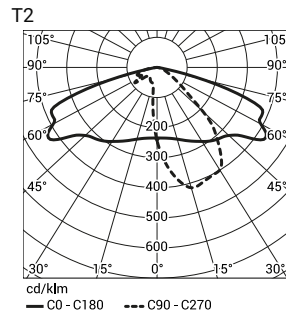

Luminaire CUT LED in standard has following functions of intelligent power supply:

- Connection to outside control system by DALI interface (operation of analog signal 1-10V as an option),
- Possibility of programming multistage dimming of luminaire, up to 5 intervals in the range of from 10 to 100% of nominal power,
- Temperature protection of LED module (from overheating) in case of unintentional luminaire operation during the,
- Regulation of power / luminous flux – the option of setting another value than the catalogue in the range of 30-100% of nominal one,

Acceptable quantity of luminaires CUT LED on one circuit, protected by:

Overcurrent switches MCB type B or C

Luminaire	Typ	2A	4A	6A	10A	16A	20A	25A
CUT LED 24, 36W	B	2	5	10	16	26	32	40
	C	2	10	15	27	44	54	67
CUT LED 48, 72W	B	1	2	4	6	11	13	17
	C	1	4	6	11	18	22	28

Fuse – type gG and GL

Luminaire	2A	4A	6A	10A	16A	20A	25A
CUT LED 24, 36W	4	9	14	25	39	50	62
CUT LED 48, 72W	1	2	11	19	30	38	47