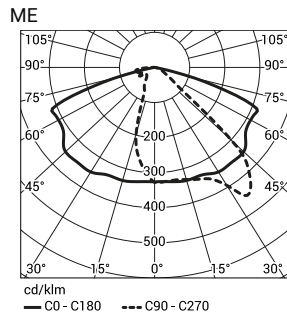

Luminaire CUT LED in standard has following functions of intelligent power supply:

- Connection to outside control system by DALI interface (operation of analog signal 1-10V as an option),
- Possibility of programming multistage dimming of luminaire, up to 5 intervals in the range of from 10 to 100% of nominal power,
- Temperature protection of LED module (from overheating) in case of unintentional luminaire operation during the,
- Regulation of power / luminous flux – the option of setting another value than the catalogue in the range of 30-100% of nominal one,

Acceptable quantity of luminaires CUT LED on one circuit, protected by:

Overcurrent switches MCB type B or C

Luminaire	Typ	2A	4A	6A	10A	16A	20A	25A
CUT LED 24, 36W	B	2	5	10	16	26	32	40
	C	2	10	15	27	44	54	67
CUT LED 48, 72W	B	1	2	4	6	11	13	17
	C	1	4	6	11	18	22	28

Fuse – type gG and GL

Luminaire	2A	4A	6A	10A	16A	20A	25A
CUT LED 24, 36W	4	9	14	25	39	50	62
CUT LED 48, 72W	1	2	11	19	30	38	47