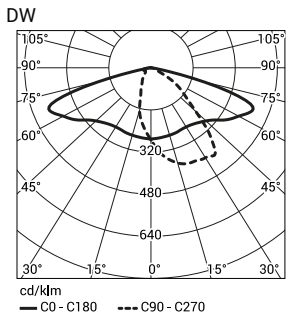

Luminaire CUT LED in standard has following functions of intelligent power supply:

- Connection to outside control system by DALI interface (operation of analog signal 1-10V as an option),
- Possibility of programming multistage dimming of luminaire, up to 5 intervals in the range of from 10 to 100% of nominal power,
- Temperature protection of LED module (from overheating) in case of unintentional luminaire operation during the,
- Regulation of power / luminous flux – the option of setting another value than the catalogue in the range of 30-100% of nominal one,

Acceptable quantity of luminaires CUT LED on one circuit, protected by:

Overcurrent switches MCB type B or C

Luminaire	Typ	2A	4A	6A	10A	16A	20A	25A
CUT LED 24, 36W	B	2	5	10	16	26	32	40
	C	2	10	15	27	44	54	67
CUT LED 48, 72W	B	1	2	4	6	11	13	17
	C	1	4	6	11	18	22	28

Fuse – type gG and GL

Luminaire	2A	4A	6A	10A	16A	20A	25A
CUT LED 24, 36W	4	9	14	25	39	50	62
CUT LED 48, 72W	1	2	11	19	30	38	47