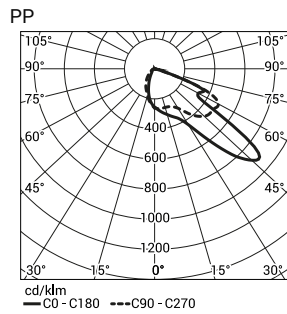

Luminaire CUT LED in standard has following functions of intelligent power supply:

- Connection to outside control system by DALI interface (operation of analog signal 1-10V as an option),
- Possibility of programming multistage dimming of luminaire, up to 5 intervals in the range of from 10 to 100% of nominal power,
- Temperature protection of LED module (from overheating) in case of unintentional luminaire operation during the,
- Regulation of power / luminous flux – the option of setting another value than the catalogue in the range of 30-100% of nominal one,

Acceptable quantity of luminaires CUT LED on one circuit, protected by:

Overcurrent switches MCB type B or C

Luminaire	Typ	2A	4A	6A	10A	16A	20A	25A
CUT LED 24, 36W	B	2	5	10	16	26	32	40
	C	2	10	15	27	44	54	67
CUT LED 48, 72W	B	1	2	4	6	11	13	17
	C	1	4	6	11	18	22	28

Fuse – type gG and GL

Luminaire	2A	4A	6A	10A	16A	20A	25A
CUT LED 24, 36W	4	9	14	25	39	50	62
CUT LED 48, 72W	1	2	11	19	30	38	47