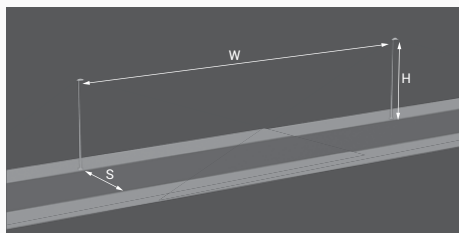

COSMO LED ALFA

Lighting example

Urban road

COSMO LED ALFA 72W, DW optics

Parameters:

H – luminaire mounting height: 7 m

W – pole spacing: 31 m

S – road width: 7 m

Lighting class M3

Application: urban roads, pedestrian walkways, parking lots
Installation: pole top mounted with $\varnothing 60 \times 80$ mm ending
Ingress protection: IP 66 for the optical part and the driver
Material: anodised aluminium alloy
Colour: inox / black
Optical system: PMMA optics, interchangeable LED module
Number of LEDs: 24
Expected useful lifetime: L90F10 – 50 000 h, L80F20 – 100 000 h
CRI: for 4000 K, 5000 K > 70, for 3500 K > 80
Unit volume: 0,073 m³
Input voltage frequency: 50/60 Hz
Power factor: ≥ 0.95
 Luminaire COSMO LED ALFA has the possibility to connect to an external control system via DALI interface (optionally via analog signal 1-10 V).