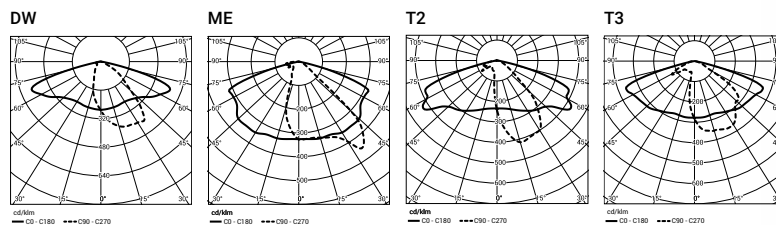

COSMO LED ALFA

Lighting example

Urban road

COSMO LED ALFA 72W, DW optics

Parameters:

H – luminaire mounting height: 7 m

W – pole spacing: 31 m

S – road width: 7 m

Lighting class M3

Application: urban roads, pedestrian walkways, parking lots
Installation: pole top mounted with $\varnothing 60 \times 80$ mm ending
Ingress protection: IP 66 for the optical part and the driver
Material: anodised aluminium alloy
Colour: inox / black
Optical system: PMMA optics, interchangeable LED module
Number of LEDs: 24
Expected useful lifetime: L90F10 – 50 000 h, L80F20 – 100 000 h
CRI: for 4000 K, 5000 K > 70, for 3500 K > 80
Unit volume: 0,073 m³
Input voltage frequency: 50/60 Hz
Power factor: ≥ 0.95
 Luminaire COSMO LED ALFA has the possibility to connect to an external control system via DALI interface (optionally via analog signal 1-10 V).

Code	Name	LED power	Luminaire power consumption	LED forward current	Colour temperature (CCT)	LEDs luminous flux	Luminaire luminous flux	Luminous efficacy	Luminaire net weight
2212033/3/...	COSMO LED ALFA 48	48 W	55 W	700 mA	3500 K	7000 lm	6550 lm	119 lm/W	11,5 kg
2212033/4/...	COSMO LED ALFA 48	48 W	55 W	700 mA	4000 K	7300 lm	6800 lm	124 lm/W	11,5 kg
2212033/6/...	COSMO LED ALFA 48	48 W	55 W	700 mA	5000 K	8150 lm	7100 lm	129 lm/W	11,5 kg
2212034/3/...	COSMO LED ALFA 60	60 W	67 W	830 mA	3500 K	8050 lm	7700 lm	115 lm/W	11,5 kg
2212034/4/...	COSMO LED ALFA 60	60 W	67 W	830 mA	4000 K	8950 lm	8000 lm	119 lm/W	11,5 kg
2212034/6/...	COSMO LED ALFA 60	60 W	67 W	830 mA	5000 K	9350 lm	8400 lm	125 lm/W	11,5 kg
2212035/3/...	COSMO LED ALFA 72	72 W	80 W	1000 mA	3500 K	9400 lm	8950 lm	112 lm/W	11,5 kg
2212035/4/...	COSMO LED ALFA 72	72 W	80 W	1000 mA	4000 K	10450 lm	9300 lm	116 lm/W	11,5 kg
2212035/6/...	COSMO LED ALFA 72	72 W	80 W	1000 mA	5000 K	10950 lm	9750 lm	122 lm/W	11,5 kg