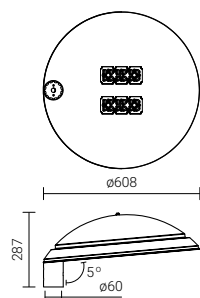

COSMO LED ALFA

Lighting example

Urban road

COSMO LED ALFA 72W, DW optics

Parameters:

H – luminaire mounting height: 7 m

W – pole spacing: 31 m

S – road width: 7 m

Lighting class M3

Application: urban roads, pedestrian walkways, parking lots
Installation: pole top mounted with $\varnothing 60 \times 80$ mm ending
Ingress protection: IP 66 for the optical part and the driver
Material: anodised aluminium alloy
Colour: inox / black
Optical system: PMMA optics, interchangeable LED module
Number of LEDs: 24
Expected useful lifetime: L90F10 – 50 000 h, L80F20 – 100 000 h
CRI: for 4000 K, 5000 K > 70, for 3500 K > 80
Unit volume: 0,073 m³
Input voltage frequency: 50/60 Hz
Power factor: ≥ 0.95
 Luminaire COSMO LED ALFA has the possibility to connect to an external control system via DALI interface (optionally via analog signal 1-10 V).

Code	Name	LED power	Luminaire power consumption	LED forward current	Colour temperature (CCT)	LEDs luminous flux	Luminaire luminous flux	Luminous efficacy	Luminaire net weight
2212033/3/...	COSMO LED ALFA 48	48 W	55 W	700 mA	3500 K	7000 lm	6550 lm	119 lm/W	11,5 kg
2212033/4/...	COSMO LED ALFA 48	48 W	55 W	700 mA	4000 K	7300 lm	6800 lm	124 lm/W	11,5 kg
2212033/6/...	COSMO LED ALFA 48	48 W	55 W	700 mA	5000 K	8150 lm	7100 lm	129 lm/W	11,5 kg
2212034/3/...	COSMO LED ALFA 60	60 W	67 W	830 mA	3500 K	8050 lm	7700 lm	115 lm/W	11,5 kg
2212034/4/...	COSMO LED ALFA 60	60 W	67 W	830 mA	4000 K	8950 lm	8000 lm	119 lm/W	11,5 kg
2212034/6/...	COSMO LED ALFA 60	60 W	67 W	830 mA	5000 K	9350 lm	8400 lm	125 lm/W	11,5 kg
2212035/3/...	COSMO LED ALFA 72	72 W	80 W	1000 mA	3500 K	9400 lm	8950 lm	112 lm/W	11,5 kg
2212035/4/...	COSMO LED ALFA 72	72 W	80 W	1000 mA	4000 K	10450 lm	9300 lm	116 lm/W	11,5 kg
2212035/6/...	COSMO LED ALFA 72	72 W	80 W	1000 mA	5000 K	10950 lm	9750 lm	122 lm/W	11,5 kg