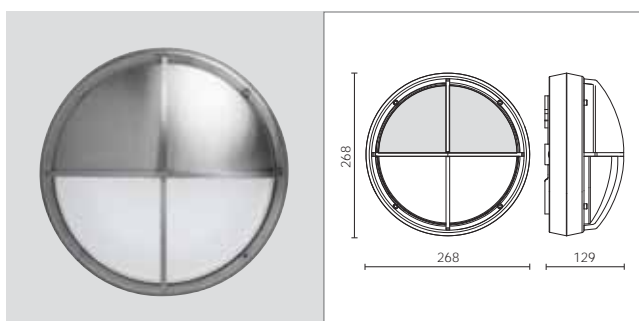

COD.	LAMP	W	LM LED	-	REAL LM	IN
9136*	Led	14	1420		298	
4489*	Led + Emergenza 3h <i>Emergency 3h</i>	14	1420/240		298/55	
9137*	Led + Illuminazione intelligente <i>Intelligent illumination</i>	14	1420		298	

Antivandalo | Vandalproof

Code + Colour + Tonality

COD.	LAMP	W	LM LED	-	REAL LM	IN
9138*	Led	14	1420		298	
4413*	Led + Emergenza 3h <i>Emergency 3h</i>	14	1420/240		298/55	
9139*	Led + Illuminazione intelligente <i>Intelligent illumination</i>	14	1420		298