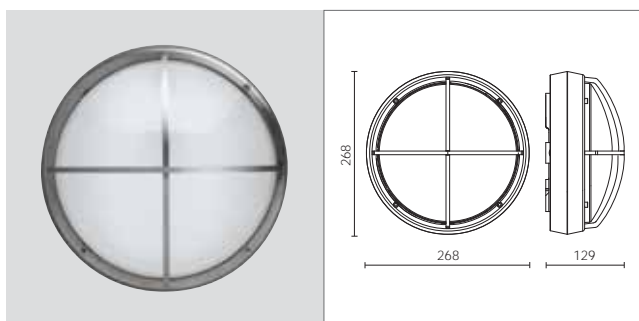

COD.	LAMP	W	LM LED	-	REAL LM	IN
9130*	Led	14	1420		600	
4487*	Led + Emergenza 3h <i>Emergency 3h</i>	14	1420/240		600/111	
9131*	Led + Illuminazione intelligente <i>Intelligent illumination</i>	14	1420		600	

Antivandalo | Vandalproof

Code + Colour + Tonality

COD.	LAMP	W	LM LED	-	REAL LM	IN
9133*	Led	14	1420		600	
4488*	Led + Emergenza 3h <i>Emergency 3h</i>	14	1420/240		600/111	
9134*	Led + Illuminazione intelligente <i>Intelligent illumination</i>	14	1420		600	

Code + Colour + Tonality