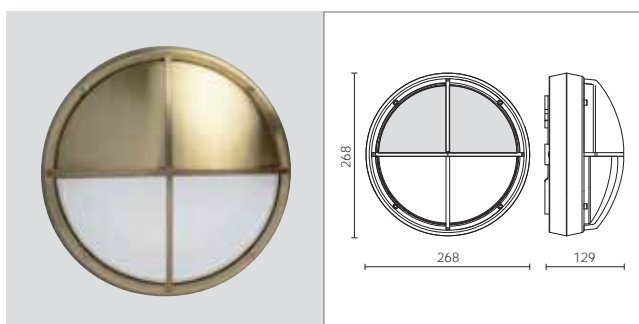

COD.	LAMP	W	LM LED	-	REAL LM	OT
9146*	Led	14	1420		298	
4416*	Led + Emergenza 3h Emergency 3h	14	1420/240		298/55	
9147*	Led + Illuminazione intelligente Intelligent illumination	14	1420		298	

Antivandalo | Vandalproof

Code + Colour + Tonality

COD.	LAMP	W	LM LED	-	REAL LM	OT
9148*	Led	14	1420		298	
4417*	Led + Emergenza 3h Emergency 3h	14	1420/240		298/55	
9149*	Led + Illuminazione intelligente Intelligent illumination	14	1420		298