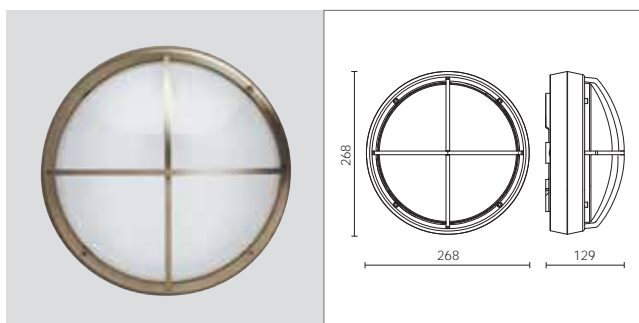

COD.	LAMP	W	LM LED	-	REAL LM	OT
9140*	Led	14	1420		600	
4414*	Led + Emergenza 3h Emergency 3h	14	1420/240		600/111	
9141*	Led + Illuminazione intelligente Intelligent illumination	14	1420		600	

Antivandalo | Vandalproof

Code + Colour + Tonality

COD.	LAMP	W	LM LED	-	REAL LM	OT
9143*	Led	14	1420		600	
4415*	Led + Emergenza 3h Emergency 3h	14	1420/240		600/111	
9144*	Led + Illuminazione intelligente Intelligent illumination	14	1420		600	

Code + Colour + Tonality