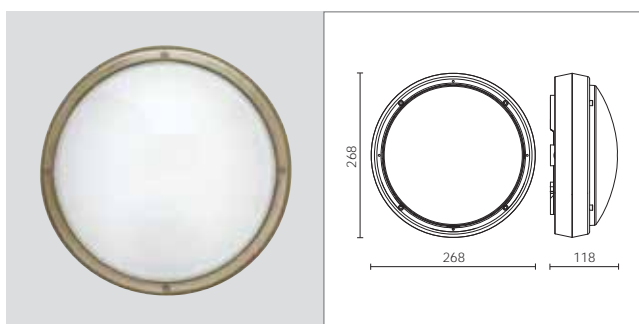

COD.	LAMP	W	LM LED	-	REAL LM	OT
9110*	Led	14	1420		600	
4476*	Led + Emergenza 3h Emergency 3h	14	1420/240		600/111	
9111*	Led + Illuminazione intelligente Intelligent illumination	14	1420		600	

Antivandalo | Vandalproof

Code + Colour + Tonality

COD.	LAMP	W	LM LED	-	REAL LM	OT
9114*	Led	14	1420		600	
4477*	Led + Emergenza 3h Emergency 3h	14	1420/240		600/111	
9115*	Led + Illuminazione intelligente Intelligent illumination	14	1420		600	

Code + Colour + Tonality